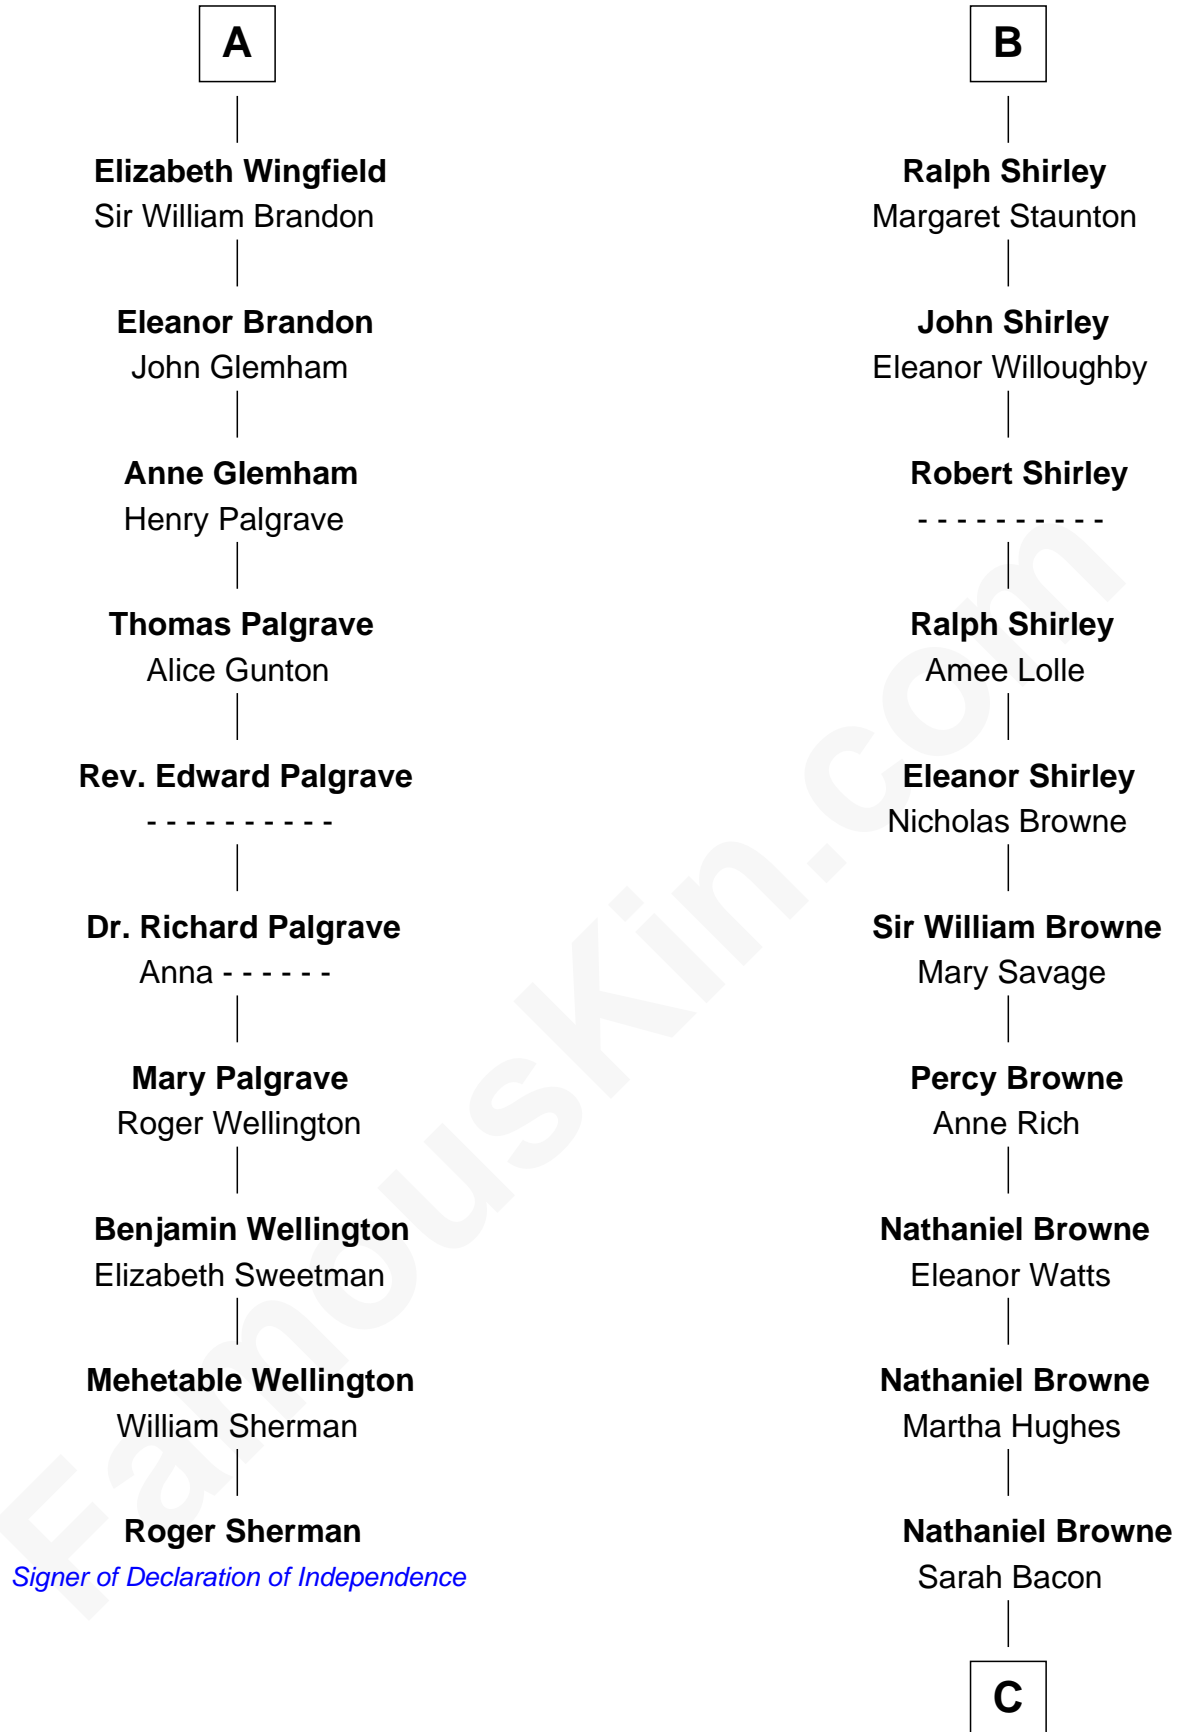

FamousKin.com

Relationship Chart of

Roger Sherman

Signer of the Declaration of Independence

16th cousin 5 times removed of

William Henry Moore

Co-Founder, U.S. Steel and Nabisco

C

Sarah Browne
George Beckwith

George Beckwith
Rachel Marsh

George Beckwith
Mary Bradley

Rachael Arvilla Beckwith
Nathaniel Ford Moore

William Henry Moore
Co-Founder, U.S. Steel and Nabisco

FamousKin.com