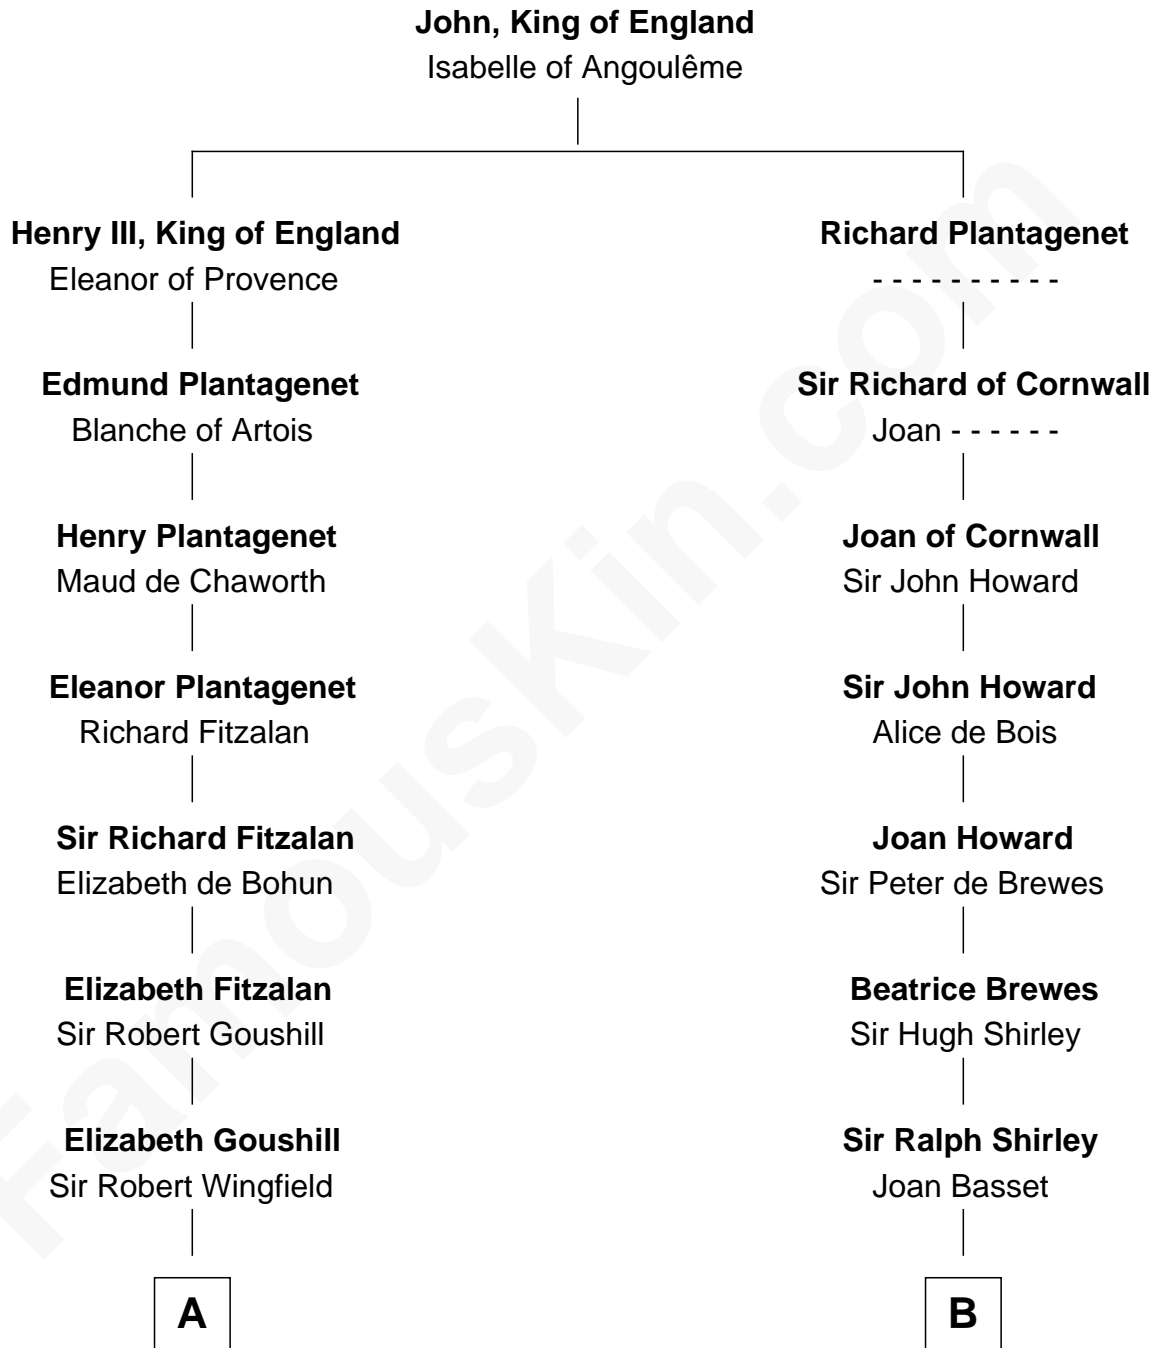

FamousKin.com

Relationship Chart of

Roger Sherman

Signer of the Declaration of Independence

16th cousin 5 times removed of

William Henry Moore

Co-Founder, U.S. Steel and Nabisco

C

Sarah Browne
George Beckwith

George Beckwith
Rachel Marsh

George Beckwith
Mary Bradley

Rachael Arvilla Beckwith
Nathaniel Ford Moore

William Henry Moore
Co-Founder, U.S. Steel and Nabisco

FamousKin.com