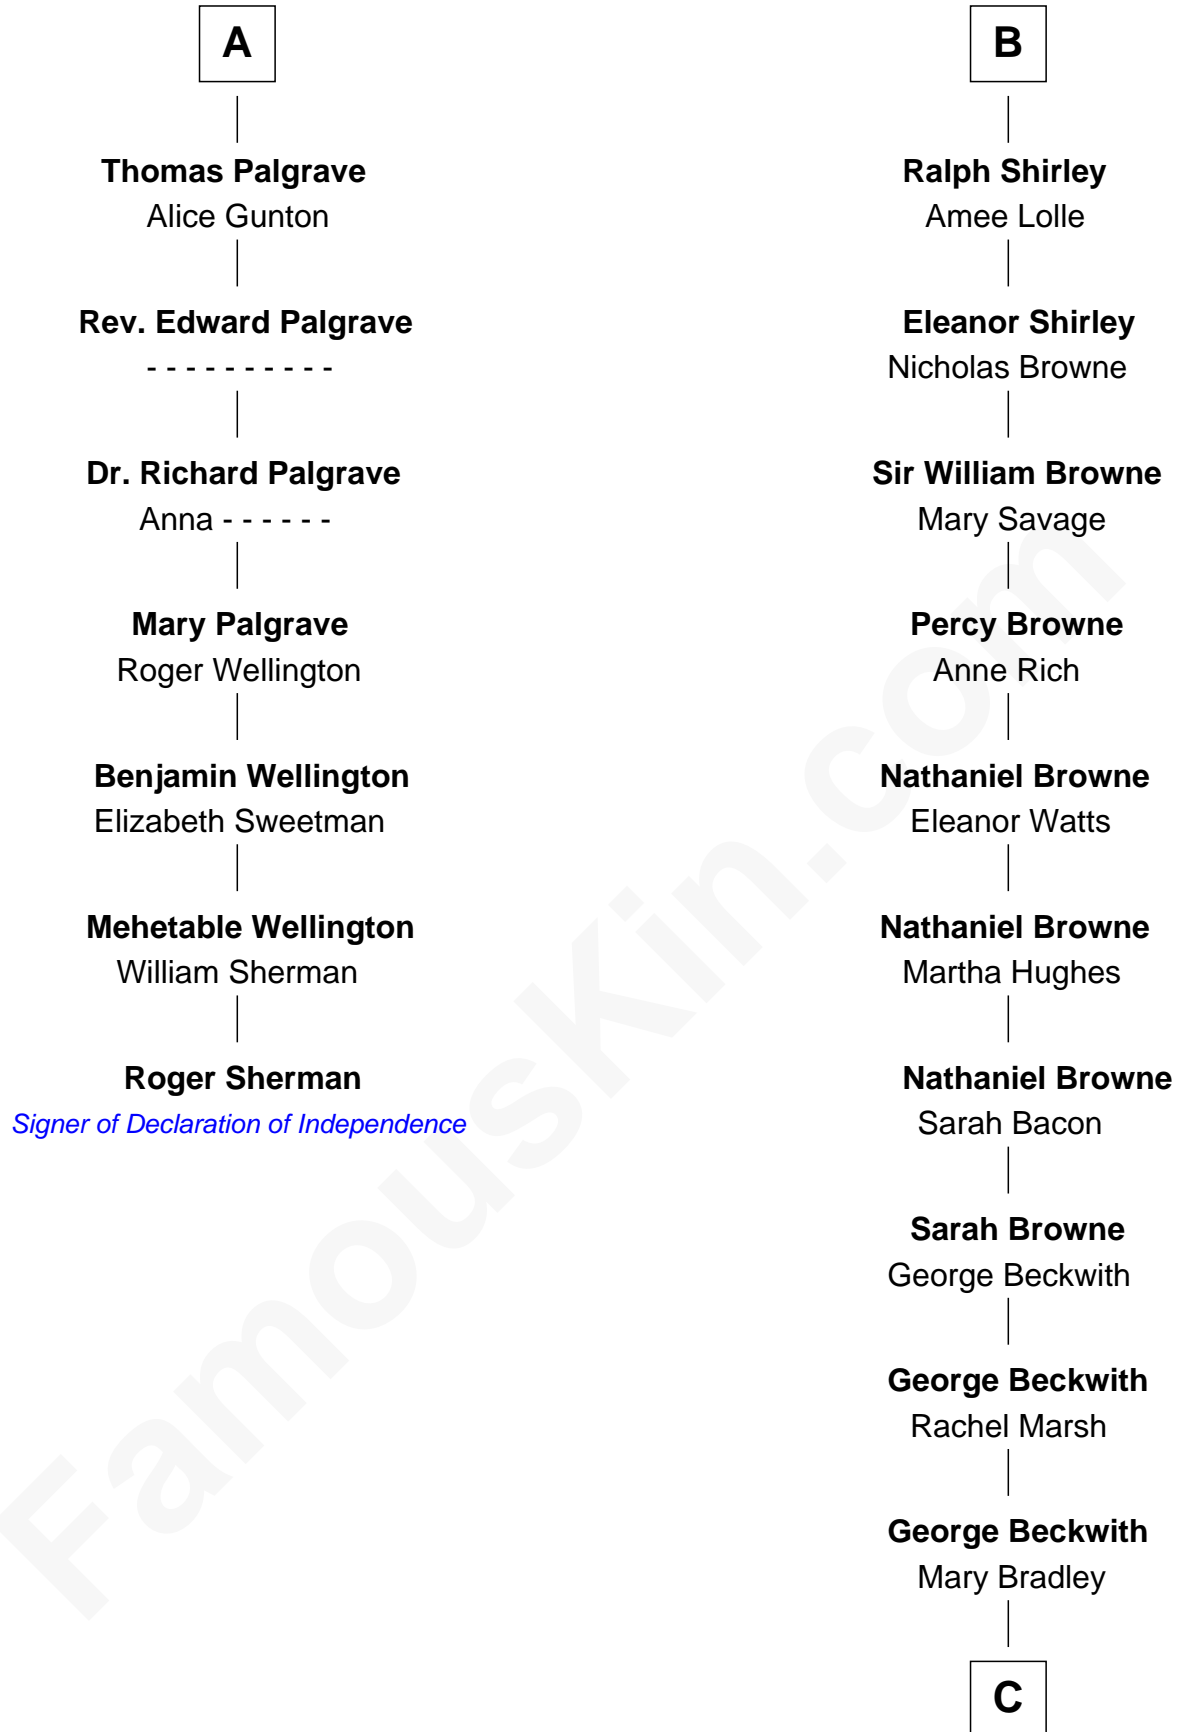

FamousKin.com

Relationship Chart of

Roger Sherman

Signer of the Declaration of Independence

13th cousin 5 times removed of

William Henry Moore

Co-Founder, U.S. Steel and Nabisco

Bartholomew de Badlesmere

Margery de Badlesmere

Sir William de Ros

Maud de Roos

John de Welles

Margery de Welles

Stephen le Scrope

Maude le Scrope

Sir Baldwin Freville

Margaret Freville

Sir Hugh Willoughby

Eleanor Willoughby

John Shirley

Robert Shirley

B

C

Rachael Arvilla Beckwith

Nathaniel Ford Moore

William Henry Moore

Co-Founder, U.S. Steel and Nabisco

FamousKin.com