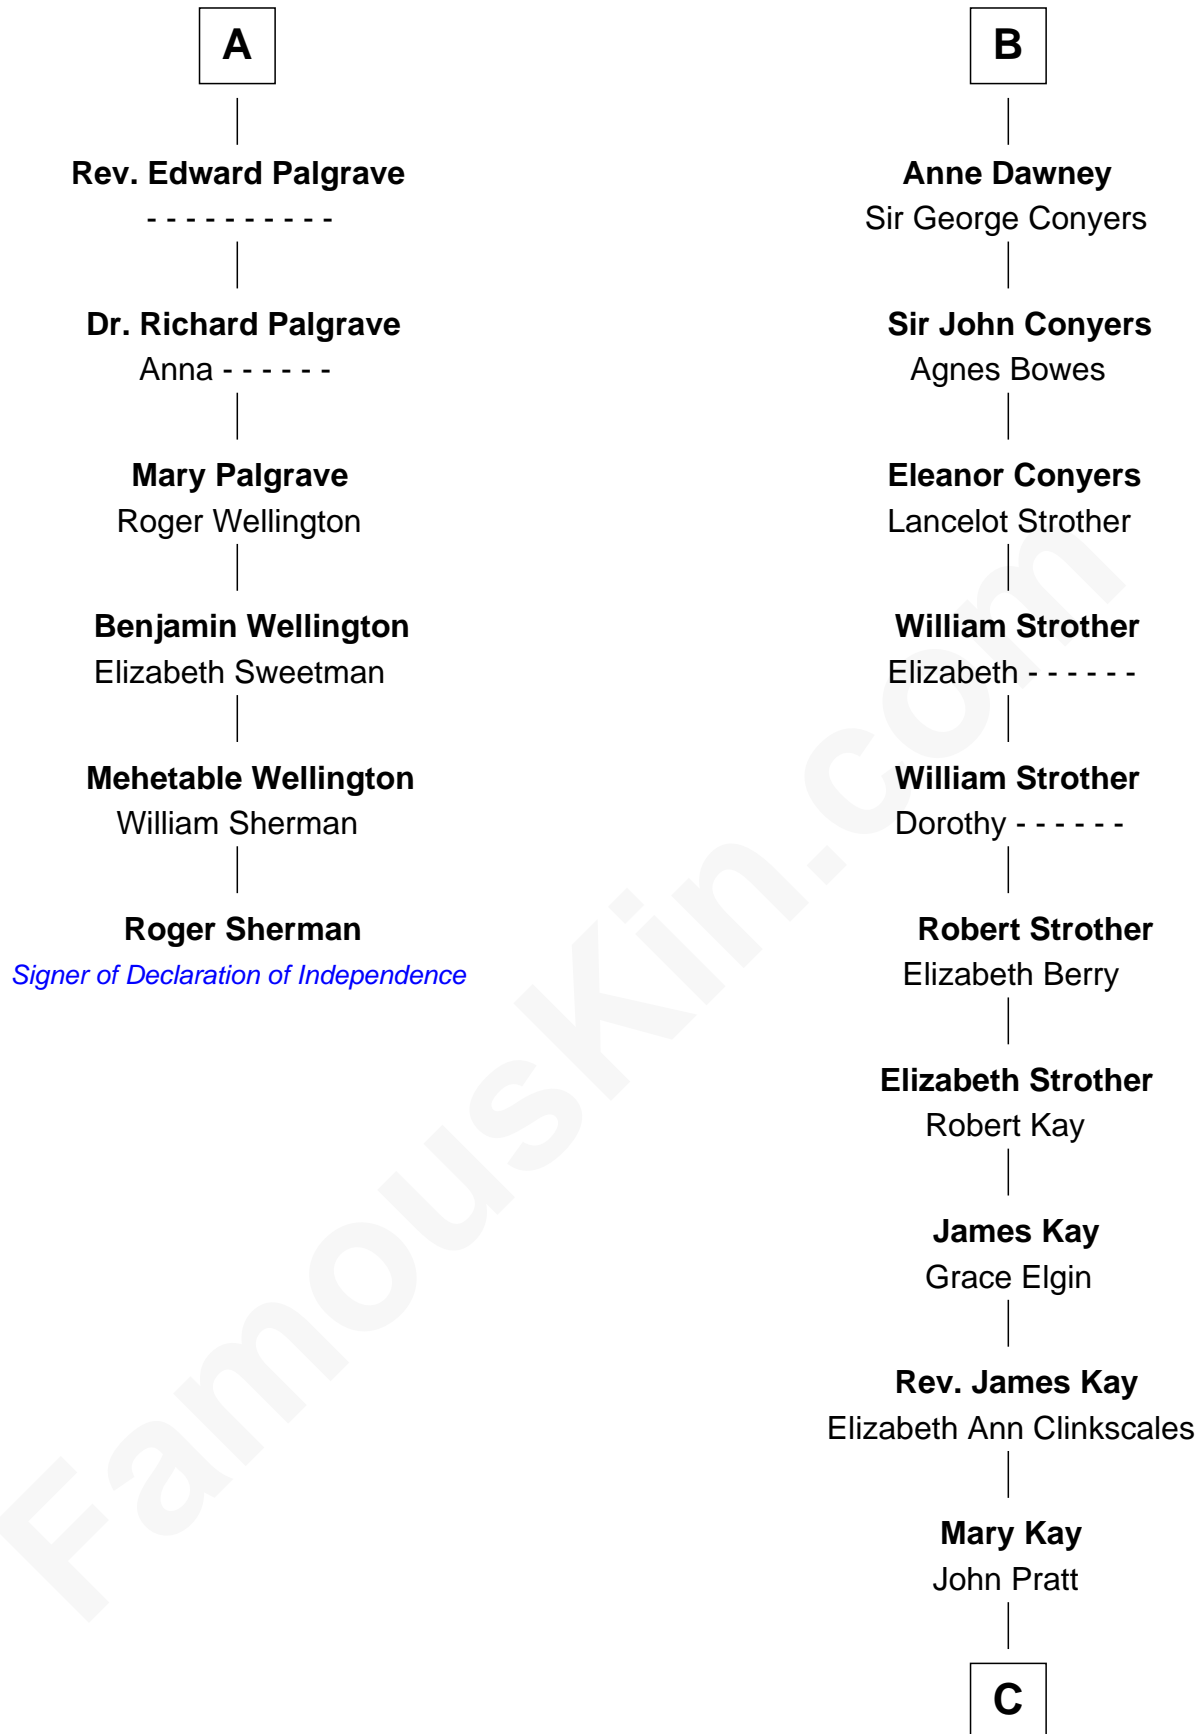

FamousKin.com

Relationship Chart of

Roger Sherman

Signer of the Declaration of Independence

12th cousin 8 times removed of

Jimmy Carter
39th U.S. President

Richard Fitzalan
Eleanor Plantagenet

Sir Richard Fitzalan
Elizabeth de Bohun

Elizabeth Fitzalan
Sir Robert Goushill

Elizabeth Goushill
Sir Robert Wingfield

Elizabeth Wingfield
Sir William Brandon

Eleanor Brandon
John Glemham

Anne Glemham
Henry Palgrave

Thomas Palgrave
Alice Gunton

A

Joan Fitzalan
Humphrey de Bohun

Eleanor de Bohun
Sir Thomas Plantagenet

Anne Plantagenet
Sir William Bouchier

Sir John Bouchier
Margaret Berners

Joan Bouchier
Sir Henry Neville

Sir Richard Neville
Anne Stafford

Dorothy Neville
Sir John Dawney

B

C

James E. Pratt

Sophonra C. Cowan

Nina Pratt

William Archibald Carter

Earl Carter