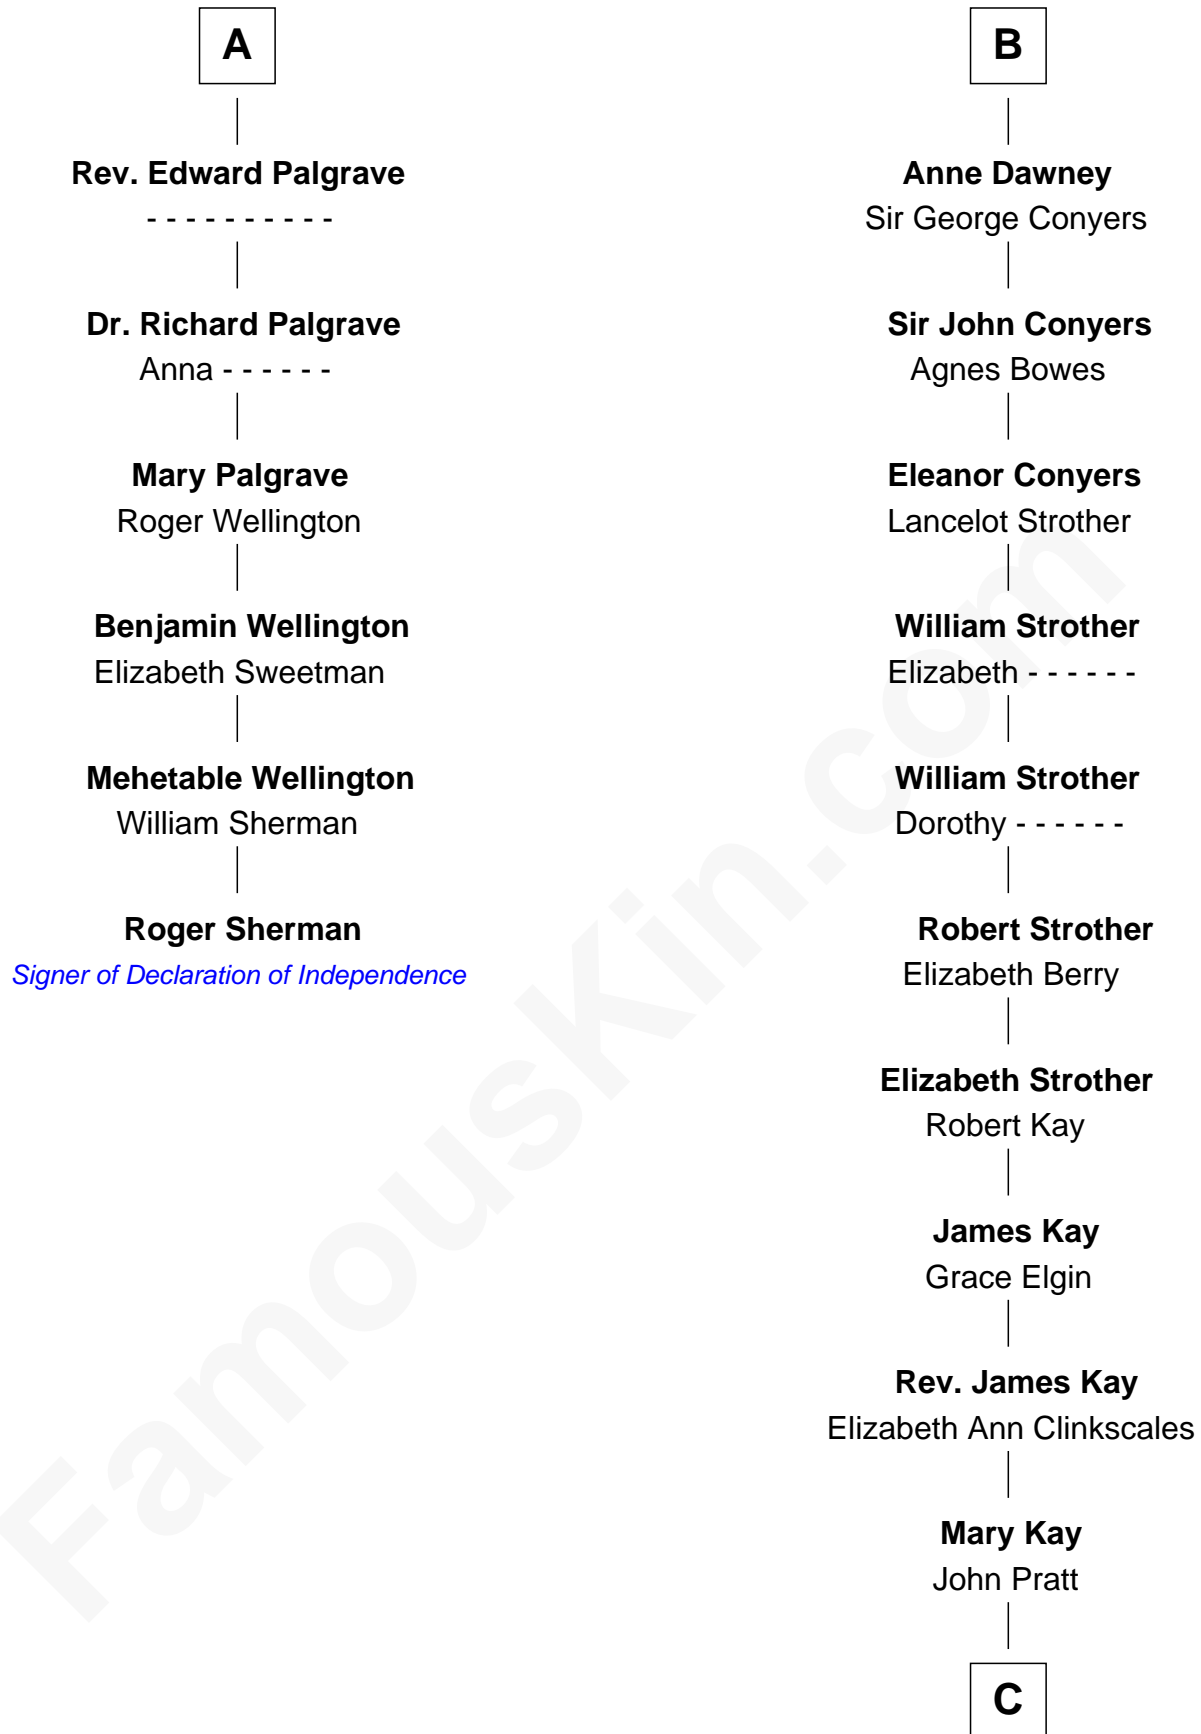

FamousKin.com

Relationship Chart of

Roger Sherman

Signer of the Declaration of Independence

12th cousin 8 times removed of

Jimmy Carter

39th U.S. President

Sir William de Bohun
Elizabeth de Badlesmere

C

James E. Pratt

Sophonra C. Cowan

Nina Pratt

William Archibald Carter

Earl Carter

Lillian Gordy

Jimmy Carter

39th U.S. President

FamousKin.com