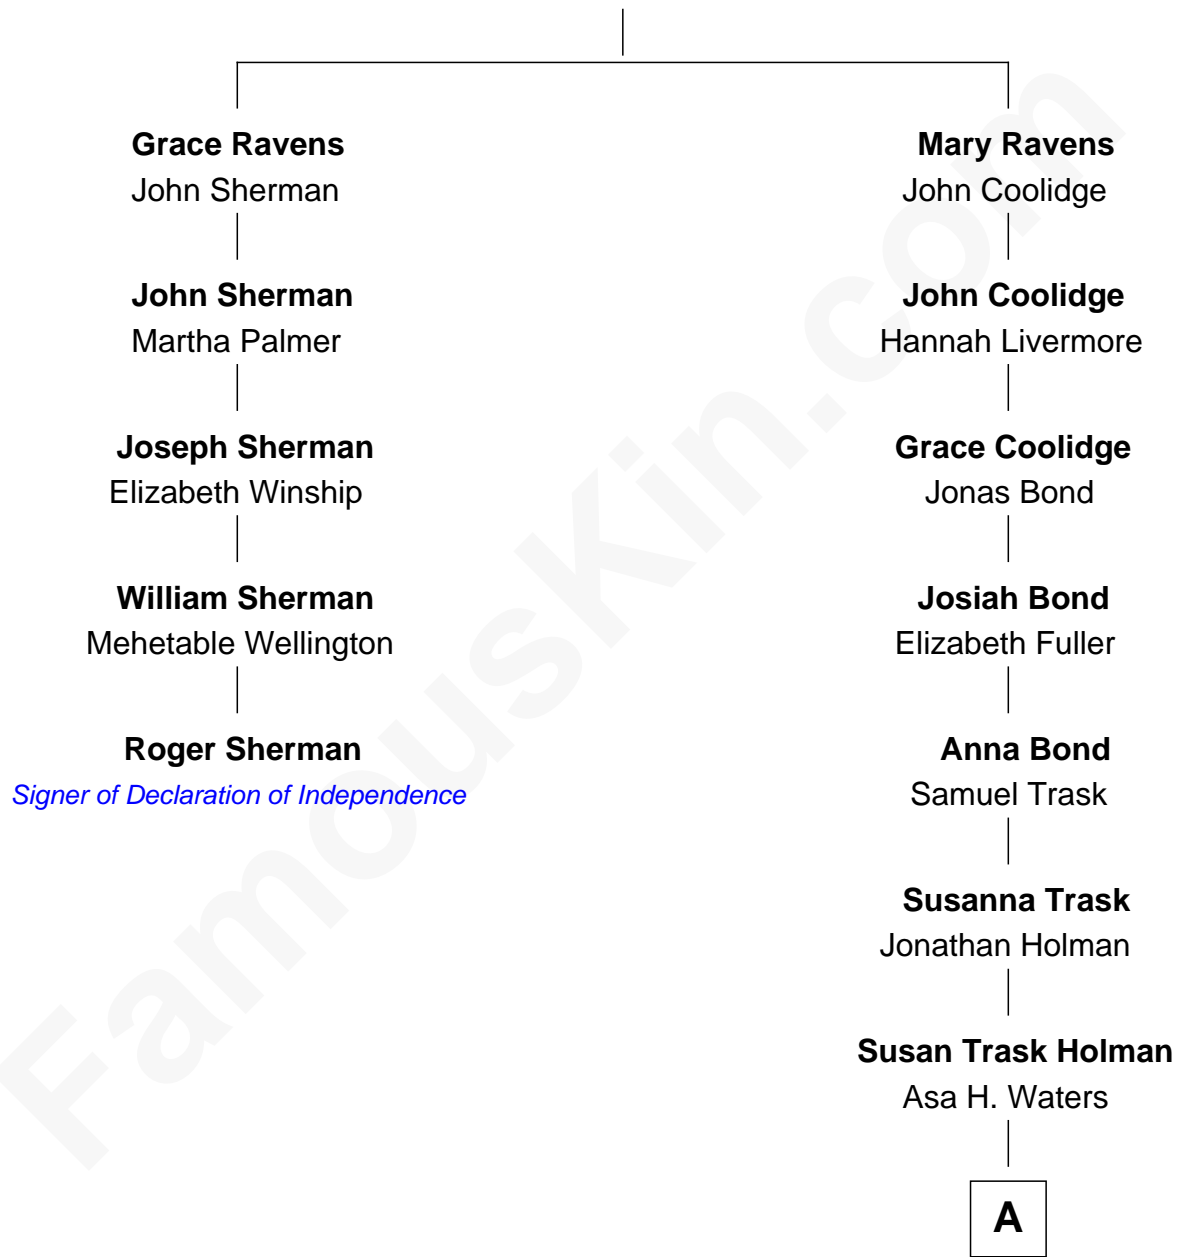

## Relationship Chart of

### Roger Sherman

*Signer of the Declaration of Independence*

4th cousin 5 times removed of

### William Howard Taft

*27th U.S. President*

**Rev. Richard Ravens**

Elizabeth Hedge

**A**

—  
**Susan Holman Waters**  
Samuel Davenport Torrey

—  
**Louisa Maria Torrey**  
Alphonso Taft

—  
**William Howard Taft**  
*27th U.S. President*