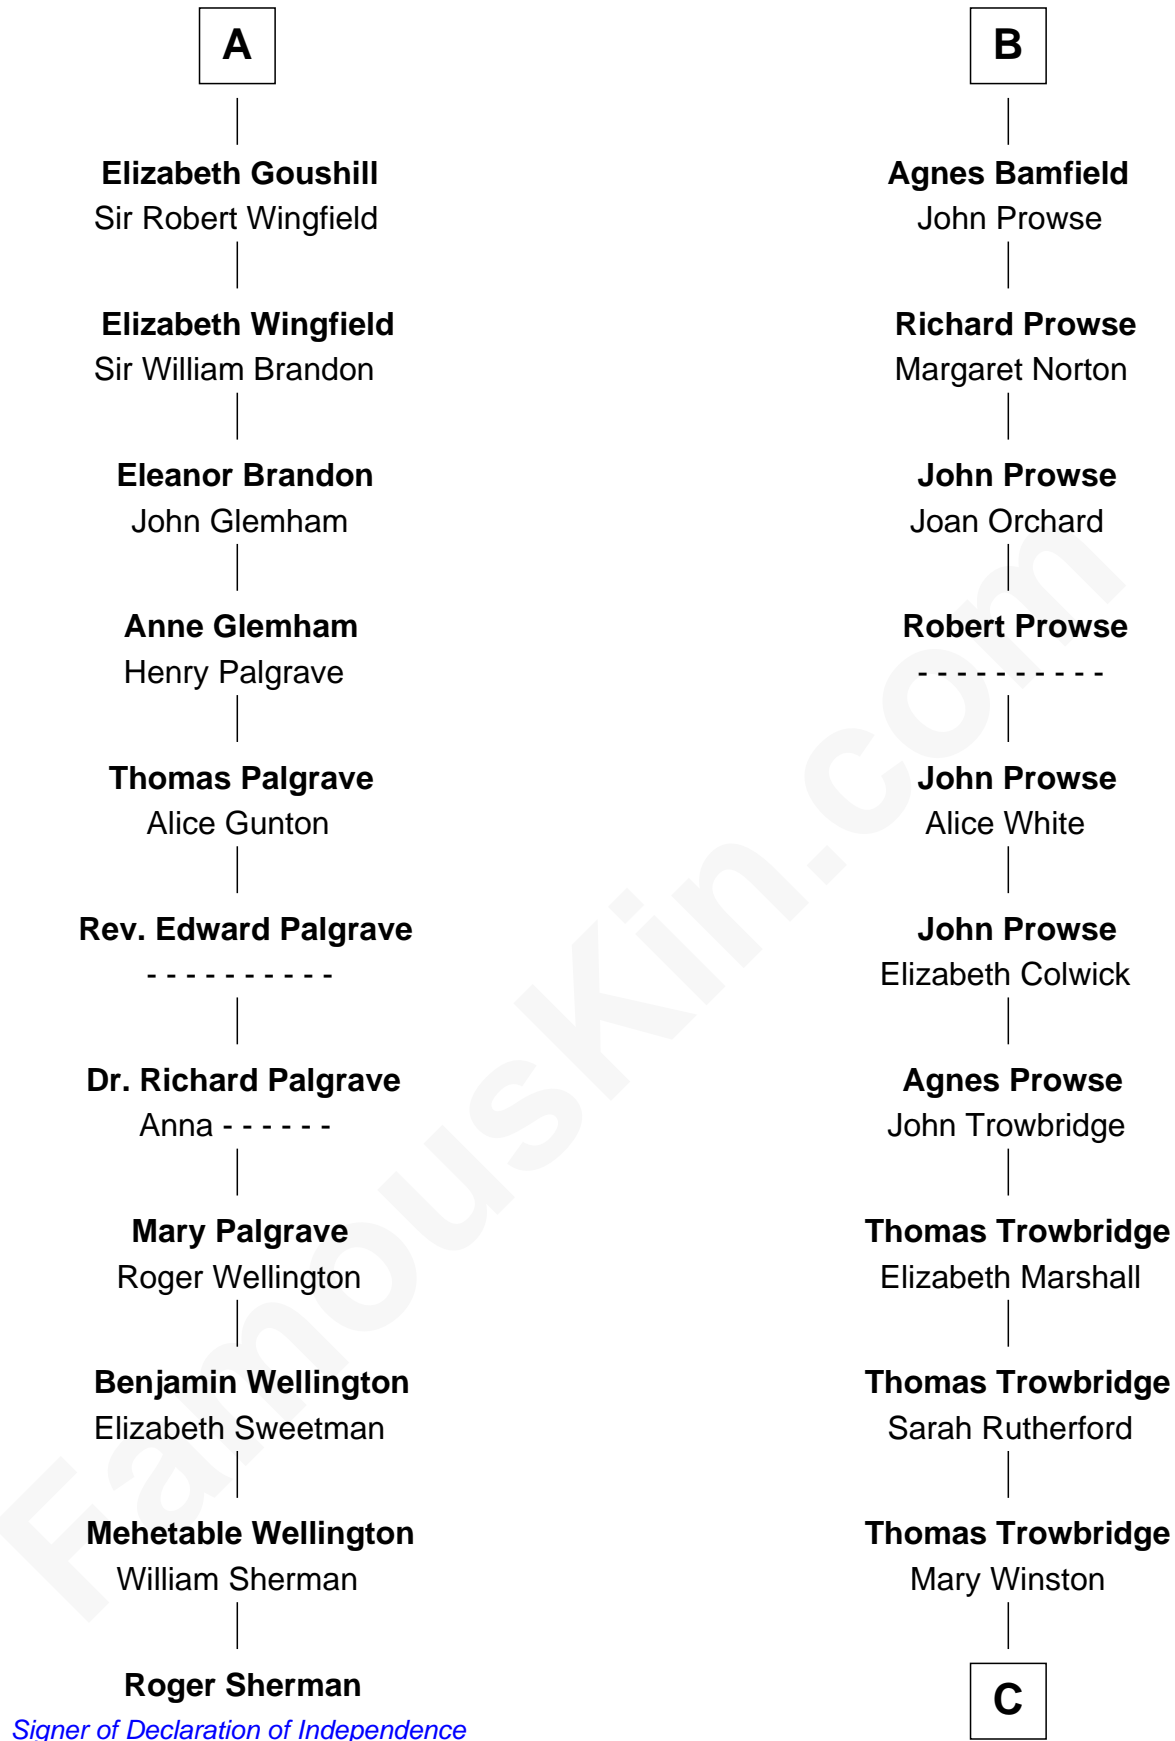

## Relationship Chart of

### Roger Sherman

*Signer of the Declaration of Independence*

17th cousin 4 times removed of

**Rutherford B. Hayes**  
*19th U.S. President*

**Sir Geoffrey FitzPiers**  
Aveline de Clare

**C**

|  
**Sarah Trowbridge**

John Russell

|  
**Rebecca Russell**

Ezekiel Hayes

|  
**Rutherford Hayes**

Chloe Smith

|  
**Rutherford Hayes**

Sophia Birchard

|  
**Rutherford B. Hayes**

*19th U.S. President*

FamousKin.com