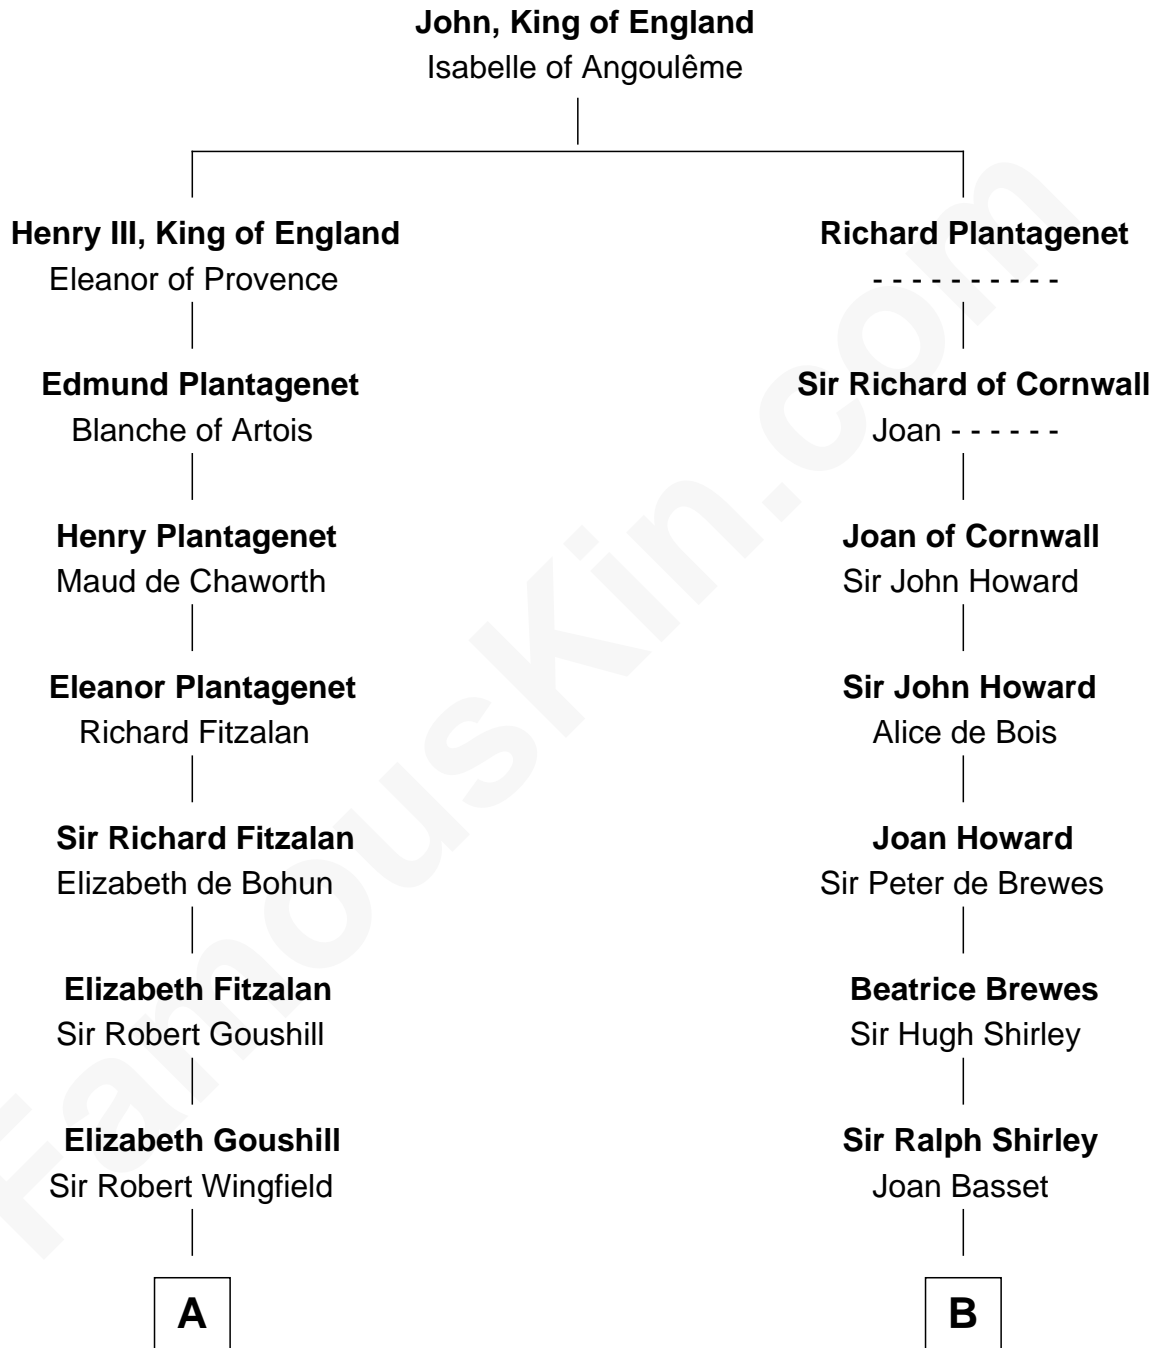

FamousKin.com

Relationship Chart of

Roger Sherman

Signer of the Declaration of Independence

16th cousin 5 times removed of

Rutherford B. Hayes
19th U.S. President

C

Abigail Hale

Isaac Chandler

Abigail Chandler

Israel Smith

Chloe Smith

Rutherford Hayes

Rutherford Hayes

Sophia Birchard

Rutherford B. Hayes

19th U.S. President