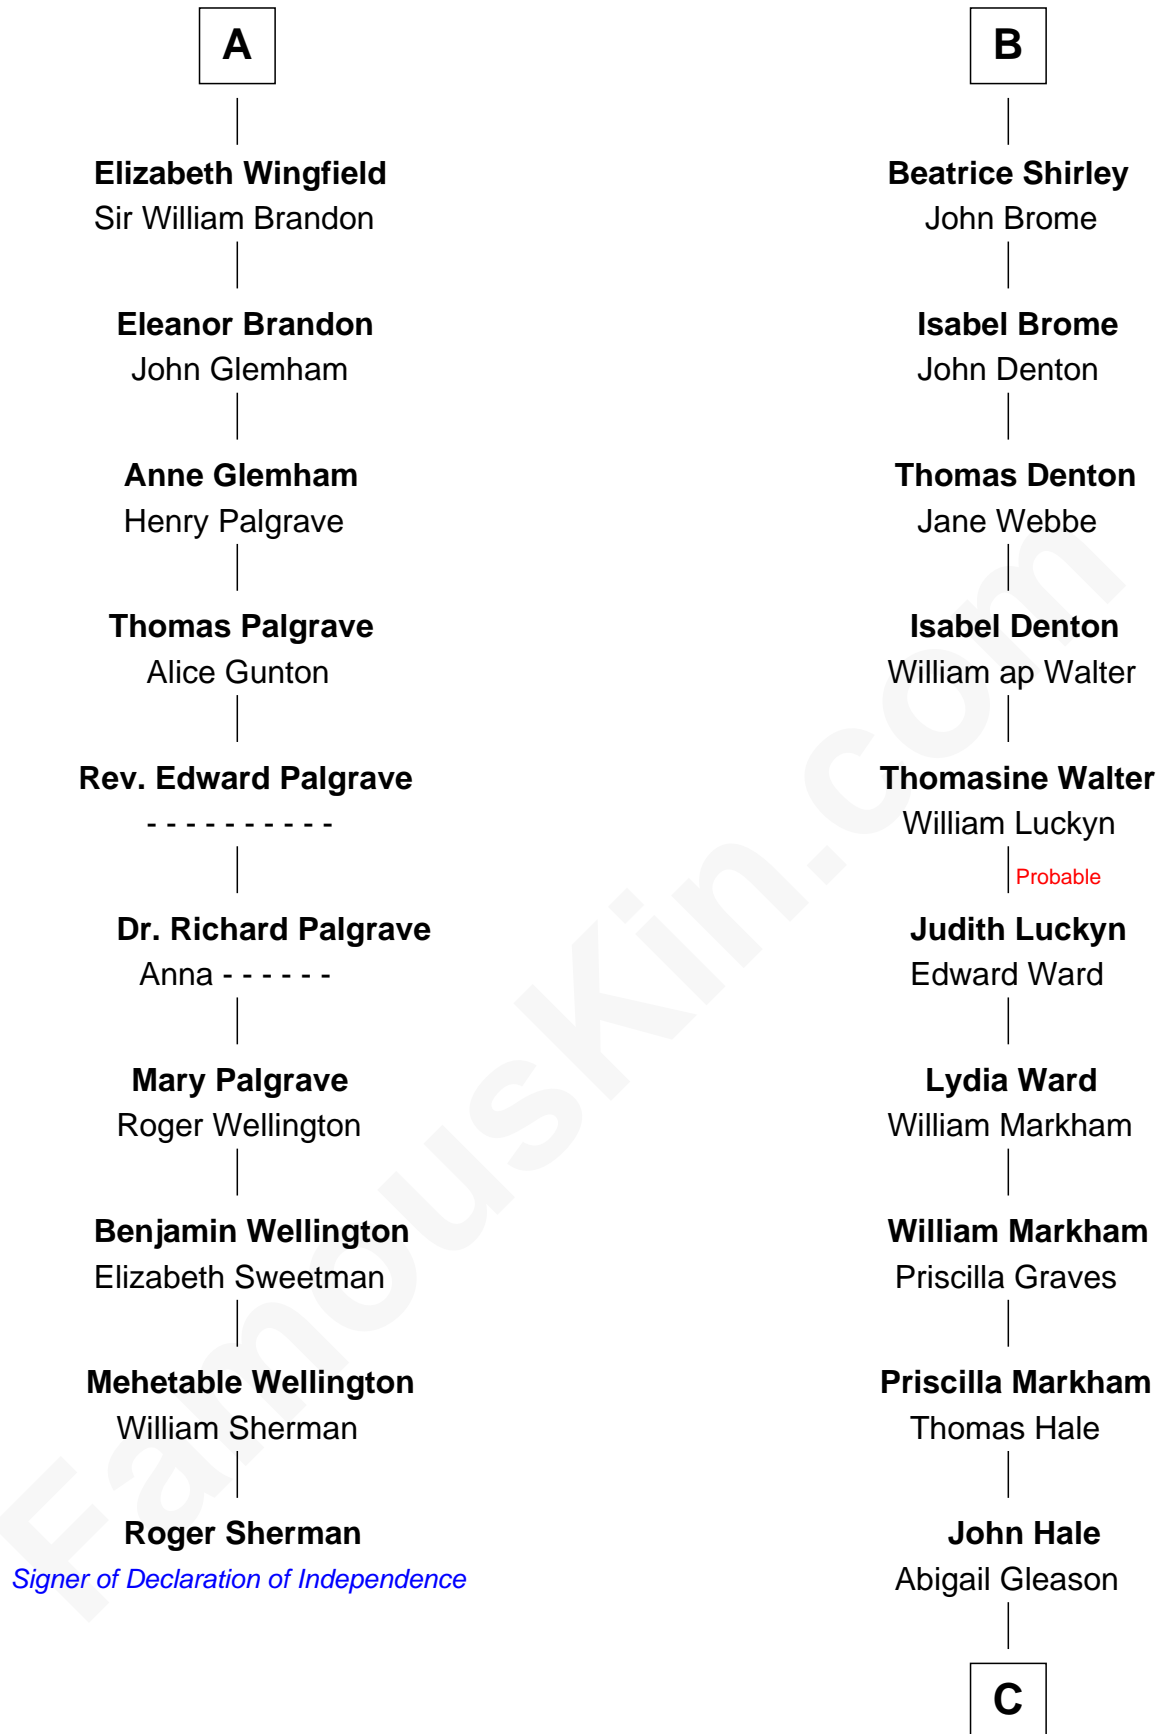

FamousKin.com

Relationship Chart of

Roger Sherman

Signer of the Declaration of Independence

16th cousin 5 times removed of

Rutherford B. Hayes
19th U.S. President

C

Abigail Hale

Isaac Chandler

Abigail Chandler

Israel Smith

Chloe Smith

Rutherford Hayes

Rutherford Hayes

Sophia Birchard

Rutherford B. Hayes

19th U.S. President