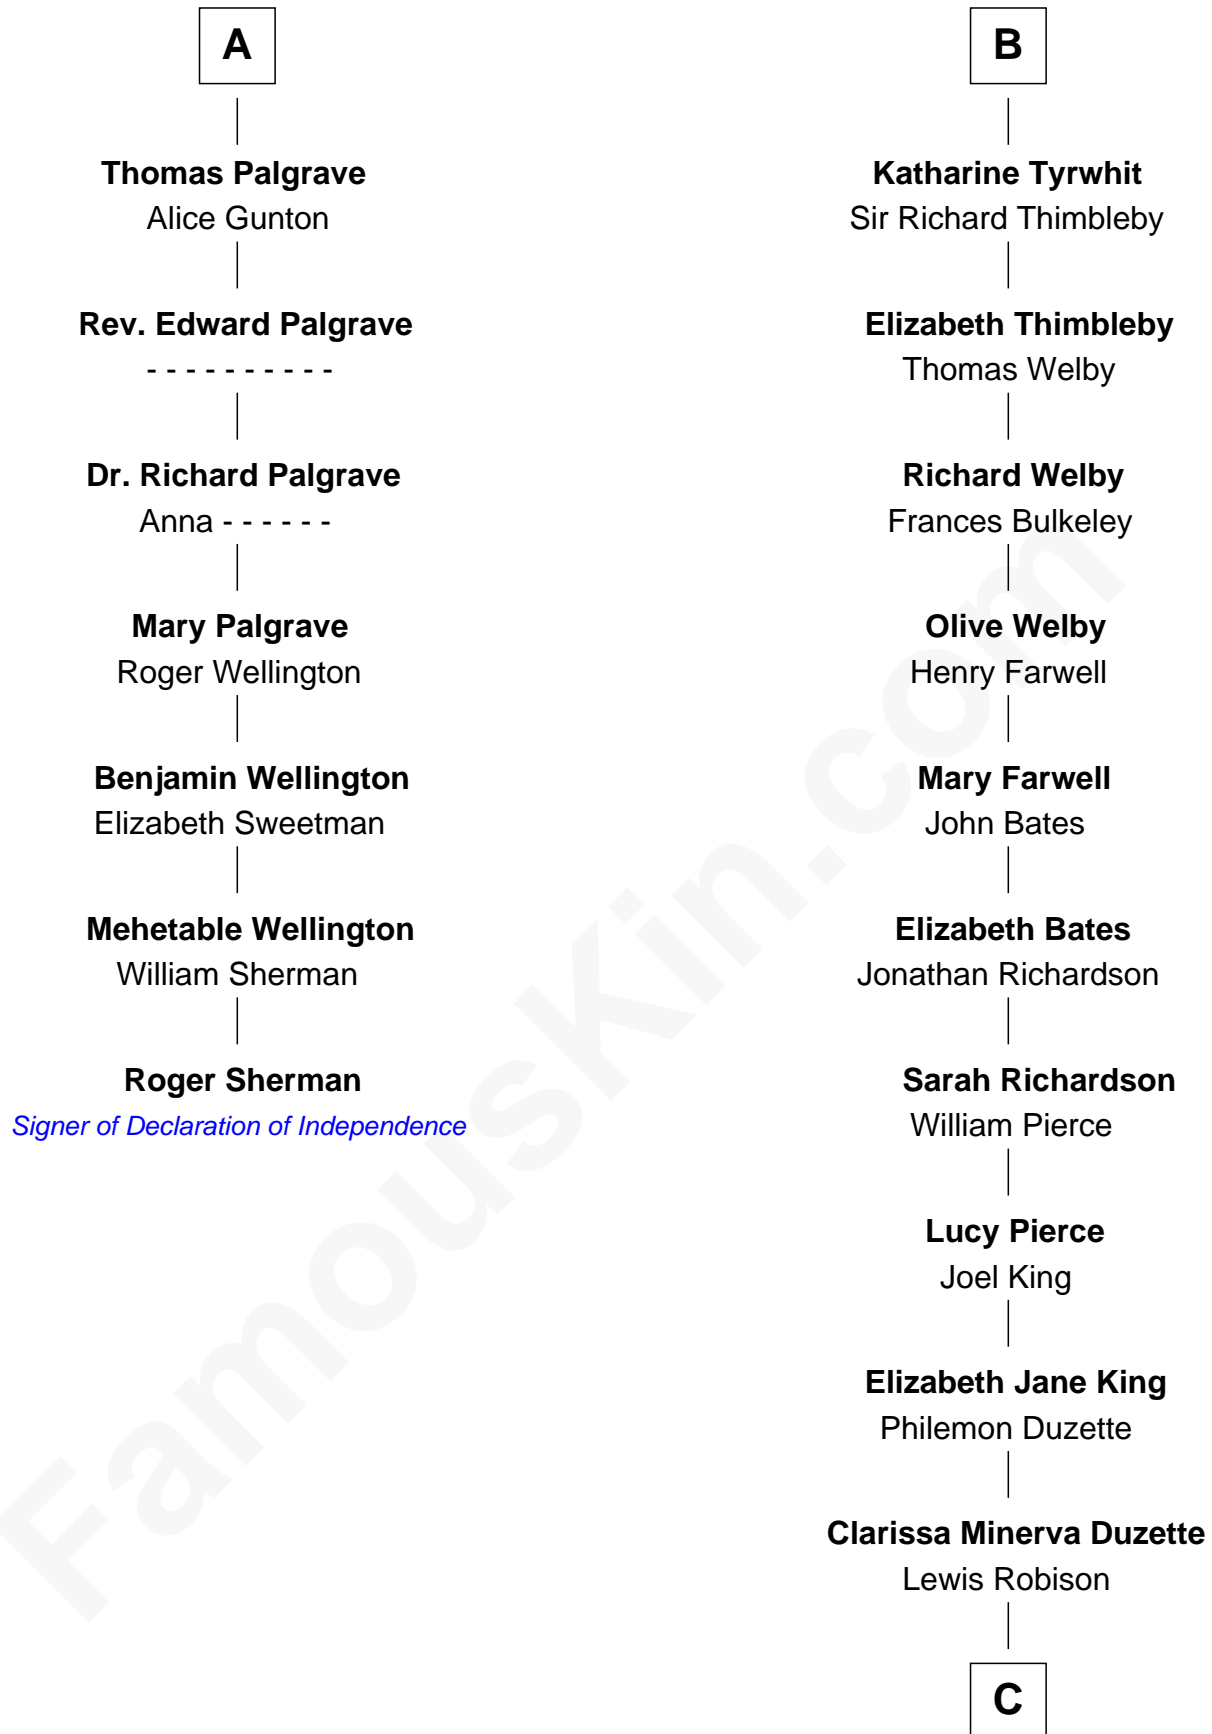

FamousKin.com

Relationship Chart of

Roger Sherman

Signer of the Declaration of Independence

13th cousin 7 times removed of

Mitt Romney

70th Governor of Massachusetts

Bartholomew de Badlesmere

Margaret de Badlesmere

Sir John de Tibetot

Sir Robert de Tibetot

Margaret Deincourt

Elizabeth de Tibetot

Sir Philip le Despencer

Margery Despencer

Sir Roger Wentworth

Agnes Wentworth

Sir Robert Constable

Anne Constable

William Tyrwhit

Sir Robert Tyrwhit

Maud Talboys

B

C

Charles Edward Robison

Rosetta Mary Berry

Alma Luella Robison

Harold Arundel LaFount

Lenore Emily LaFount

George Wilcken Romney

Mitt Romney

70th Governor of Massachusetts