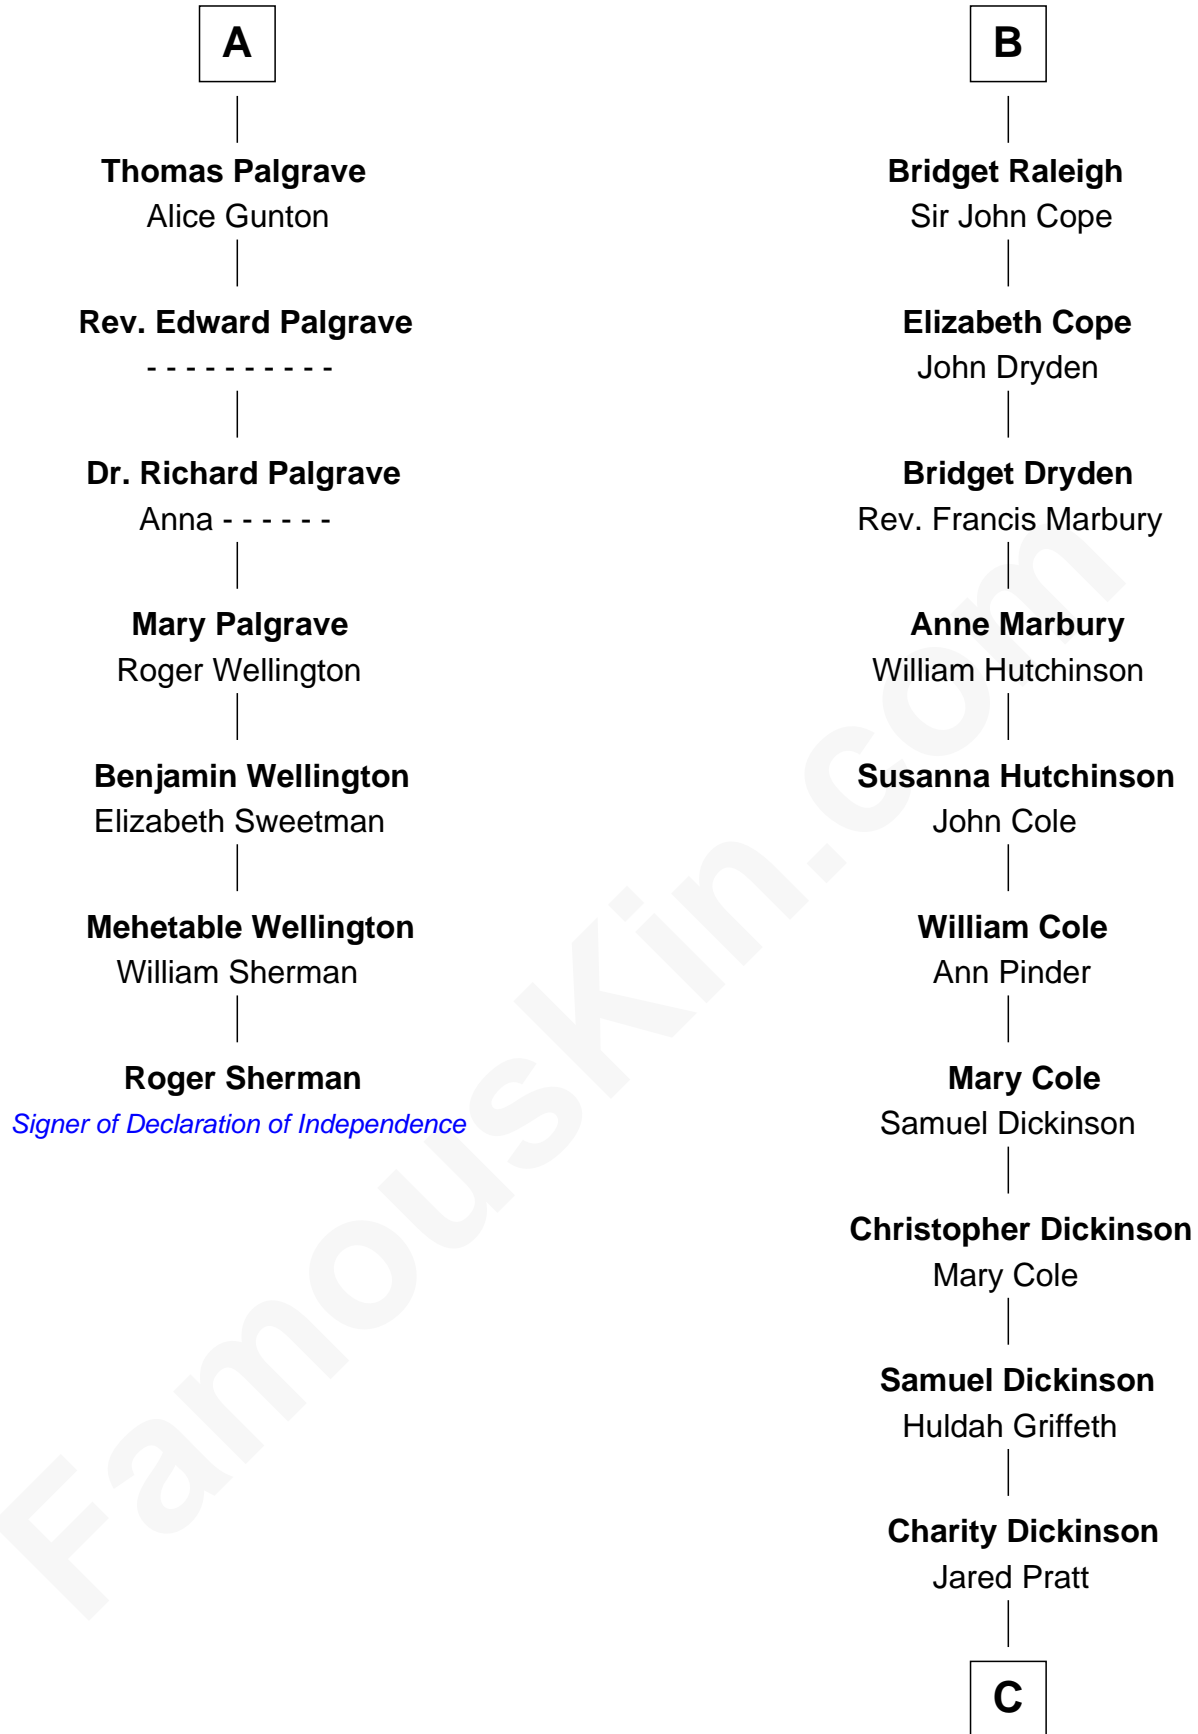

## Relationship Chart of

### Roger Sherman

*Signer of the Declaration of Independence*

13th cousin 7 times removed of

**George Romney**

*43rd Governor of Michigan*

**Edmund Fitzalan**

Alice de Warenne

**C**

Parley Parker Pratt

Mary Woods

Helaman Pratt

Anna Johanna Dorothy Wilcken

Anna Amelia Pratt

Gaskell Samuel Romney

**George Romney**

*43rd Governor of Michigan*