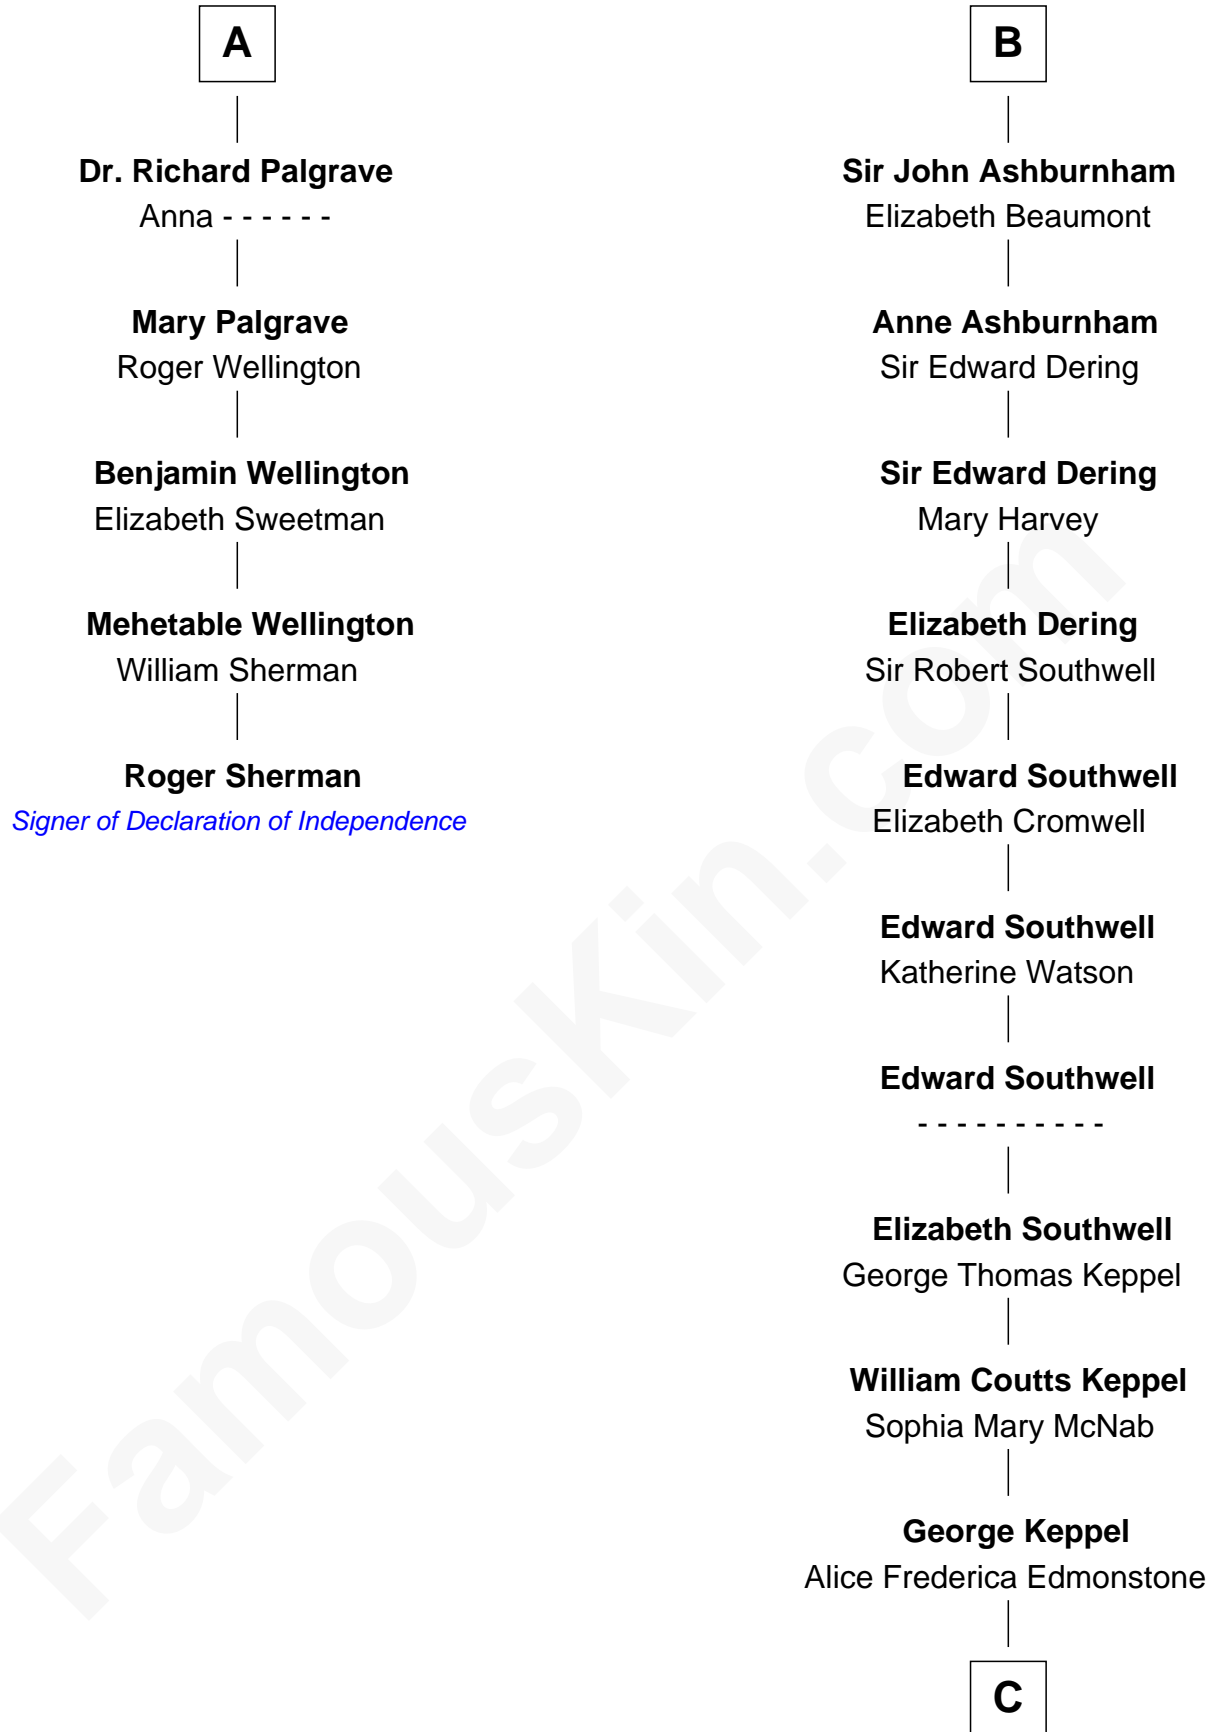

FamousKin.com

Relationship Chart of

Roger Sherman

Signer of the Declaration of Independence

11th cousin 8 times removed of

Camilla Parker Bowles

Queen Consort of the United Kingdom

Sir Richard Fitzalan
Elizabeth de Bohun

C

—
Sonia Rosemary Keppel

Roland Calvert Cubitt

—
Rosalind Maud Cubitt

Bruce Middleton Hope Shand

—
Camilla Parker Bowles

Queen Consort