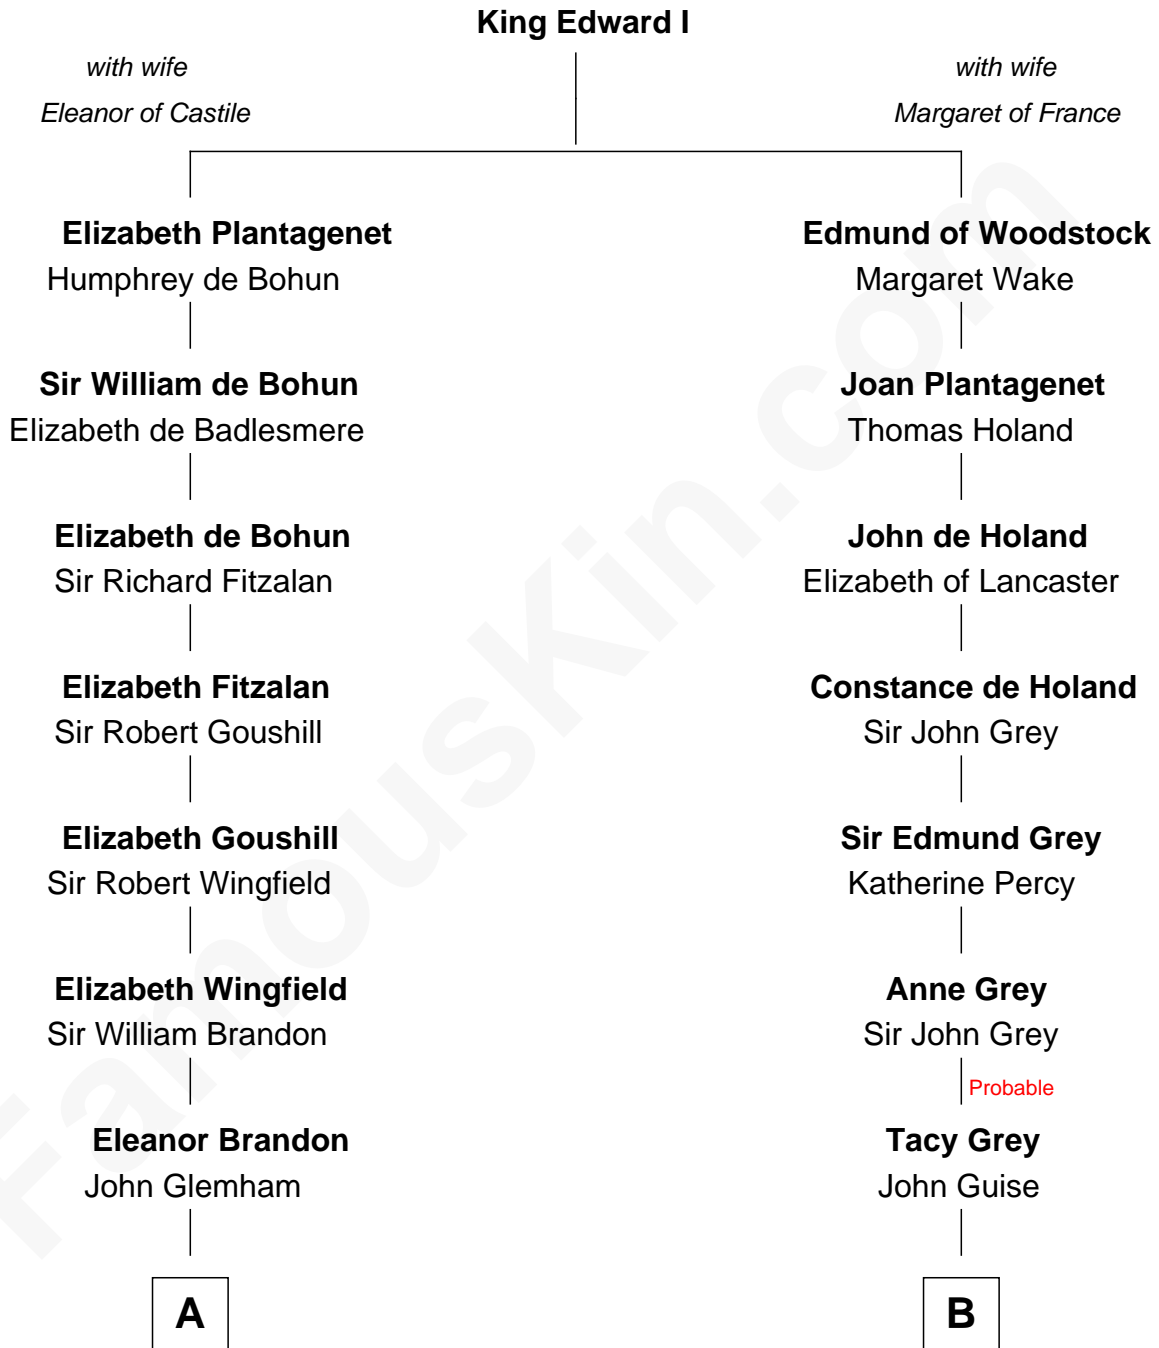

FamousKin.com

Relationship Chart of

Roger Sherman

Signer of the Declaration of Independence

14th cousin 6 times removed of

Raquel Welch
Movie Actress

C

Justin Smith Hall
Sarah Mehitable Stanford

Emery Stanford Hall
Clara Louise Adams

Josephine Sarah Hall
Armando Carlos Tejada

Raquel Welch
aka Raquel Welch