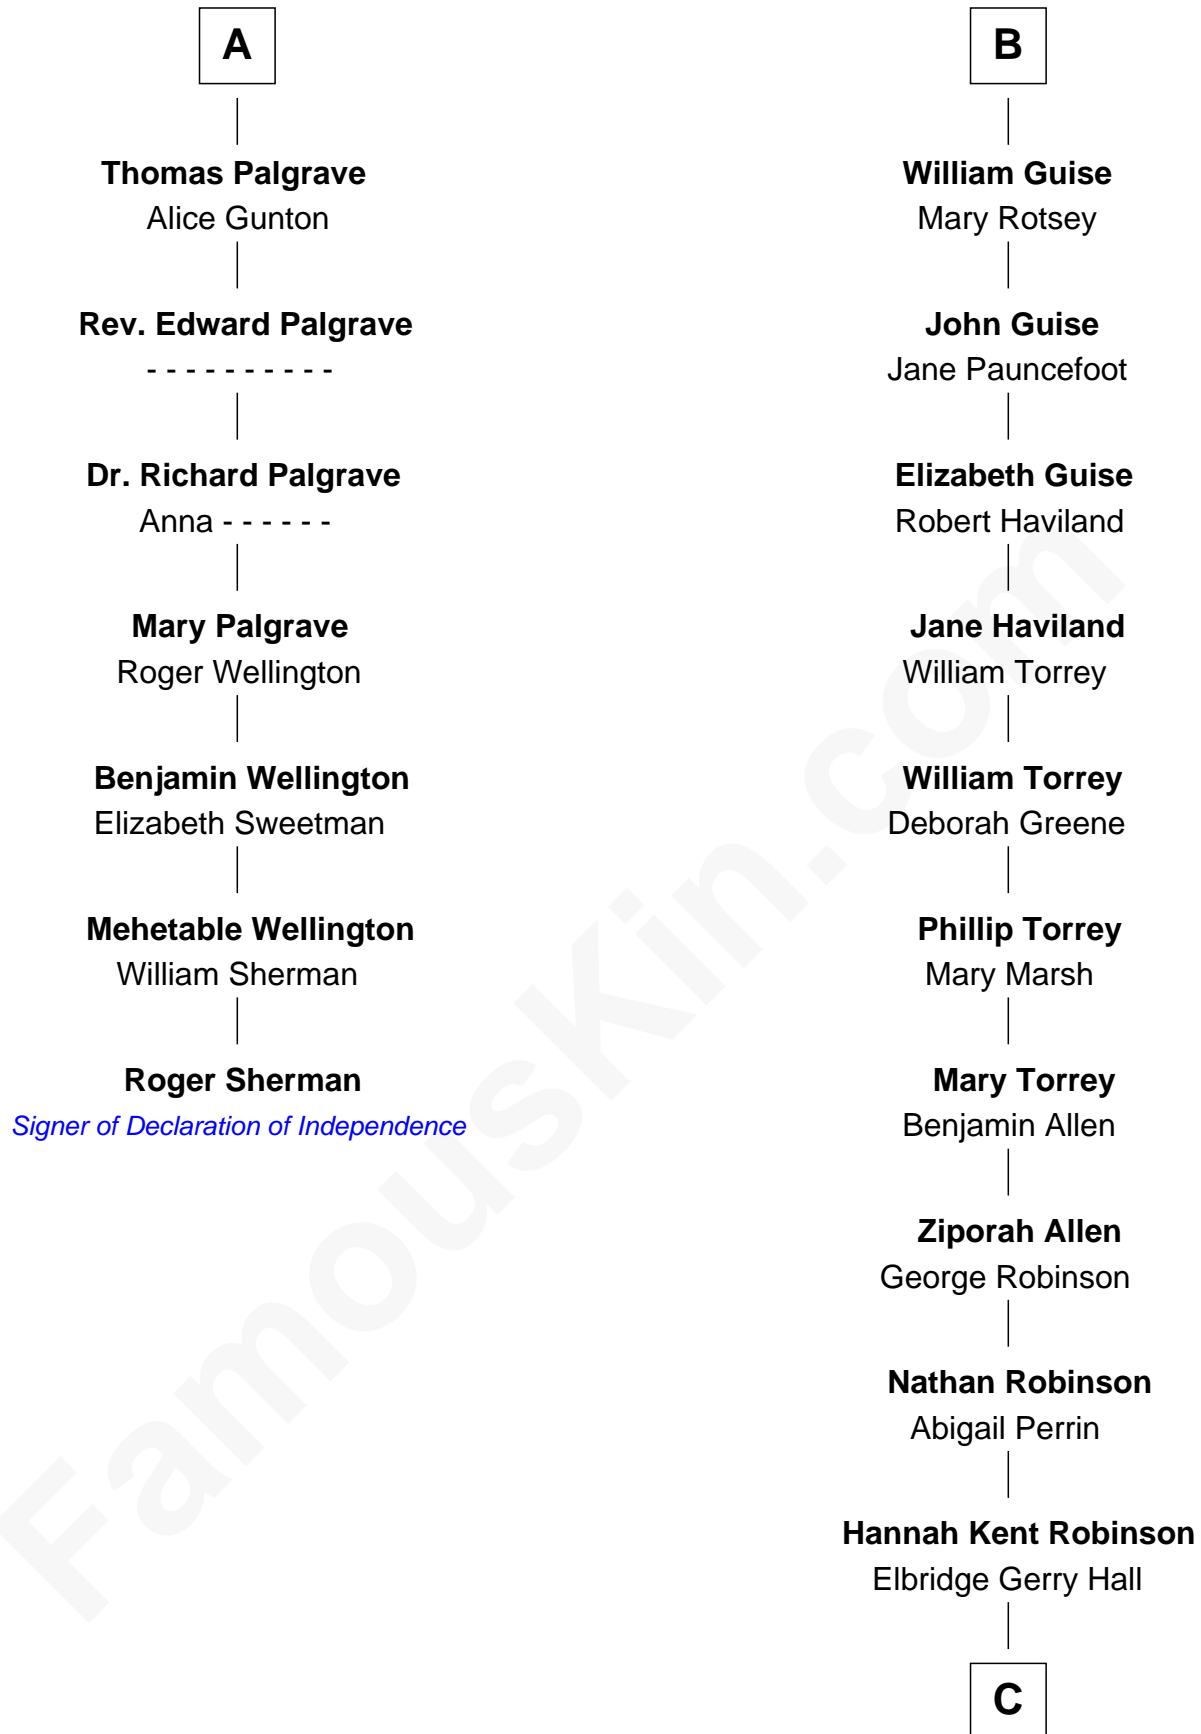

FamousKin.com Relationship Chart of

Roger Sherman

Signer of the Declaration of Independence

13th cousin 7 times removed of

Raquel Welch

Movie Actress

Henry Plantagenet
Maud de Chaworth

Eleanor Plantagenet

Blanche of Lancaster

John of Gaunt

Elizabeth of Lancaster

John de Holand

Constance de Holand

Sir John Grey

Sir Edmund Grey

Katherine Percy

Anne Grey

Sir John Grey

Probable

Tacy Grey

John Guise

B

C

Justin Smith Hall
Sarah Mehitable Stanford

Emery Stanford Hall
Clara Louise Adams

Josephine Sarah Hall
Armando Carlos Tejada

Raquel Welch
aka Raquel Welch