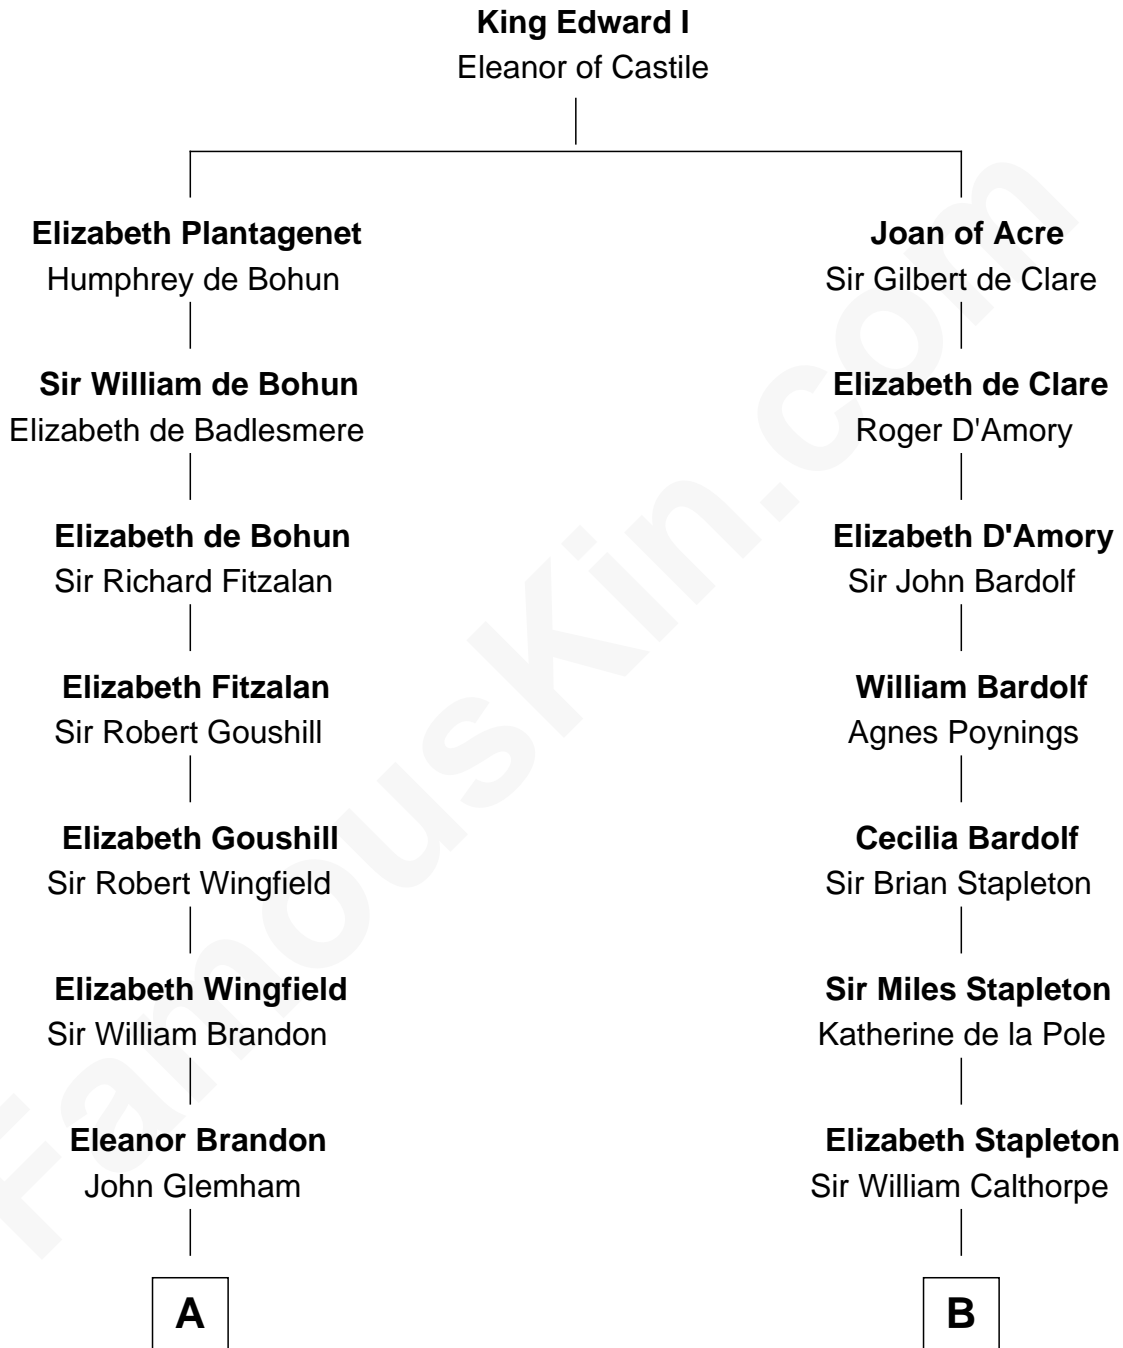

FamousKin.com

Relationship Chart of

Roger Sherman

Signer of the Declaration of Independence

14th cousin 7 times removed of

Jesse James

Outlaw, Bank Robber, Murderer

C

Rachel Dorsey
Anthony Lindsay

Anthony Lindsay
Ailsey Cole

Sarah Lindsay
James Cole

Zerelda Elizabeth Cole
Robert Sallee James

Jesse James
Outlaw, Bank Robber, Murderer

FamousKin.com