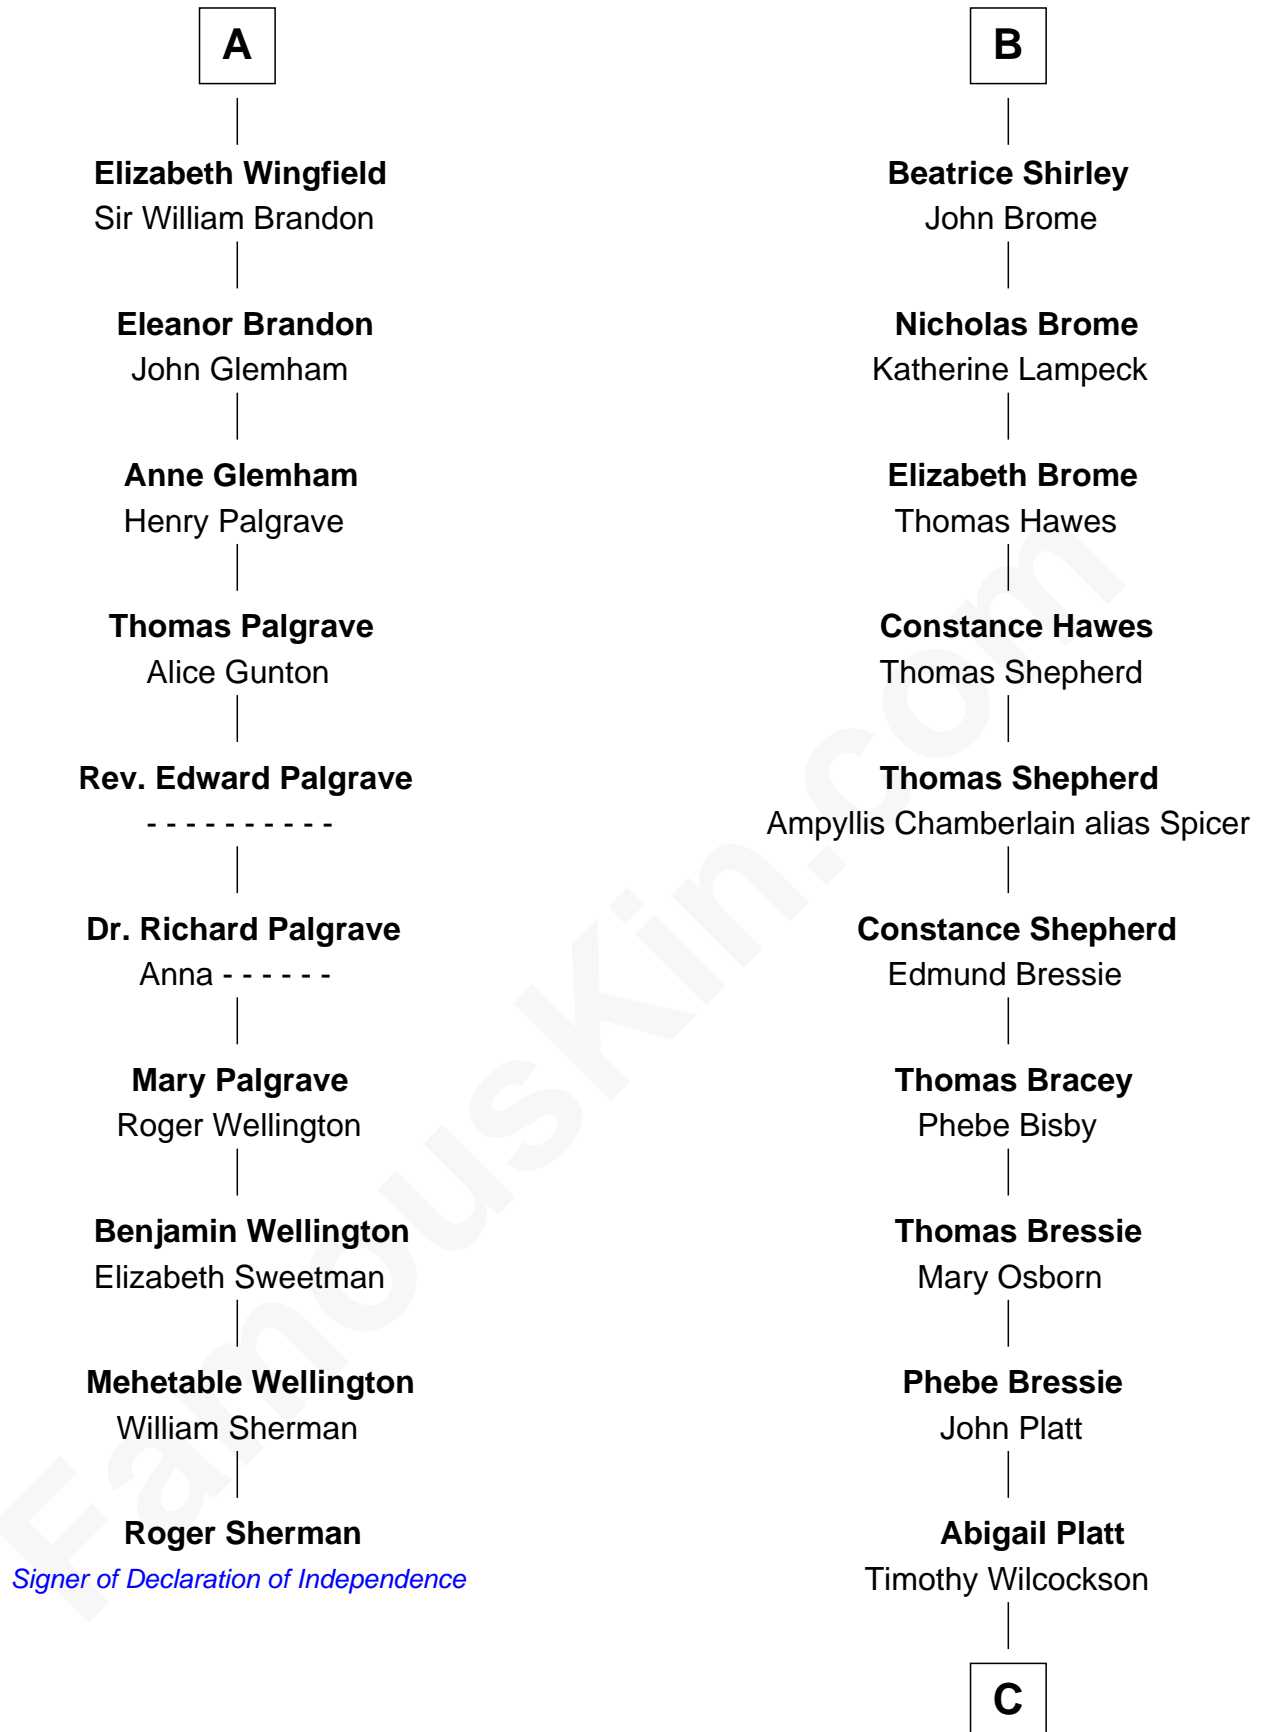

## Relationship Chart of

### Roger Sherman

*Signer of the Declaration of Independence*

16th cousin 5 times removed of

### Helen (Herron) Taft

*First Lady of President William H. Taft*

**C**

**Joanna Wilcockson**

David Welles

**Charity Welles**

Rev. Isaac Clinton

**Maria Clinton**