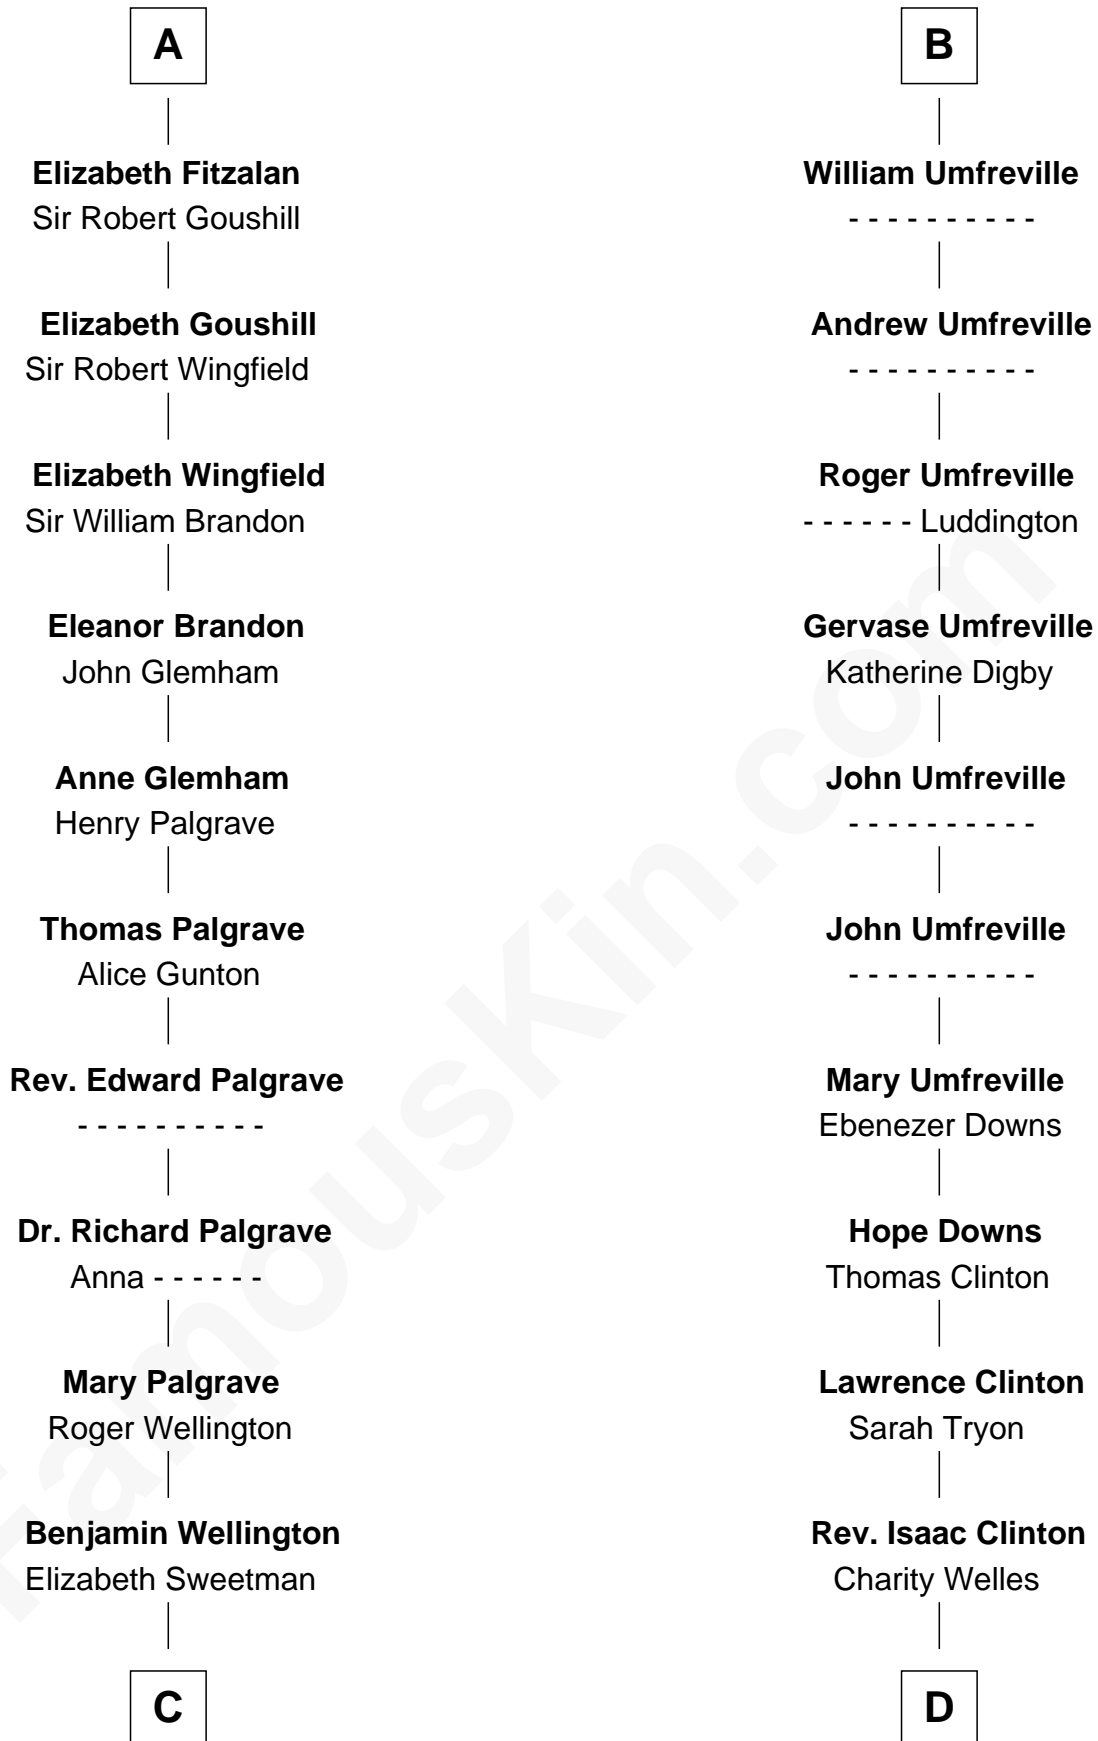

FamousKin.com

Relationship Chart of

Roger Sherman

Signer of the Declaration of Independence

18th cousin 1 time removed of

Helen (Herron) Taft

First Lady of President William H. Taft

C

Mehetable Wellington

William Sherman

Roger Sherman

Signer of Declaration of Independence

D

Maria Clinton

Ela Collins

Harriet Anne Collins

John Williamson Herron

Helen (Herron) Taft

First Lady of William H. Taft

FamousKin.com