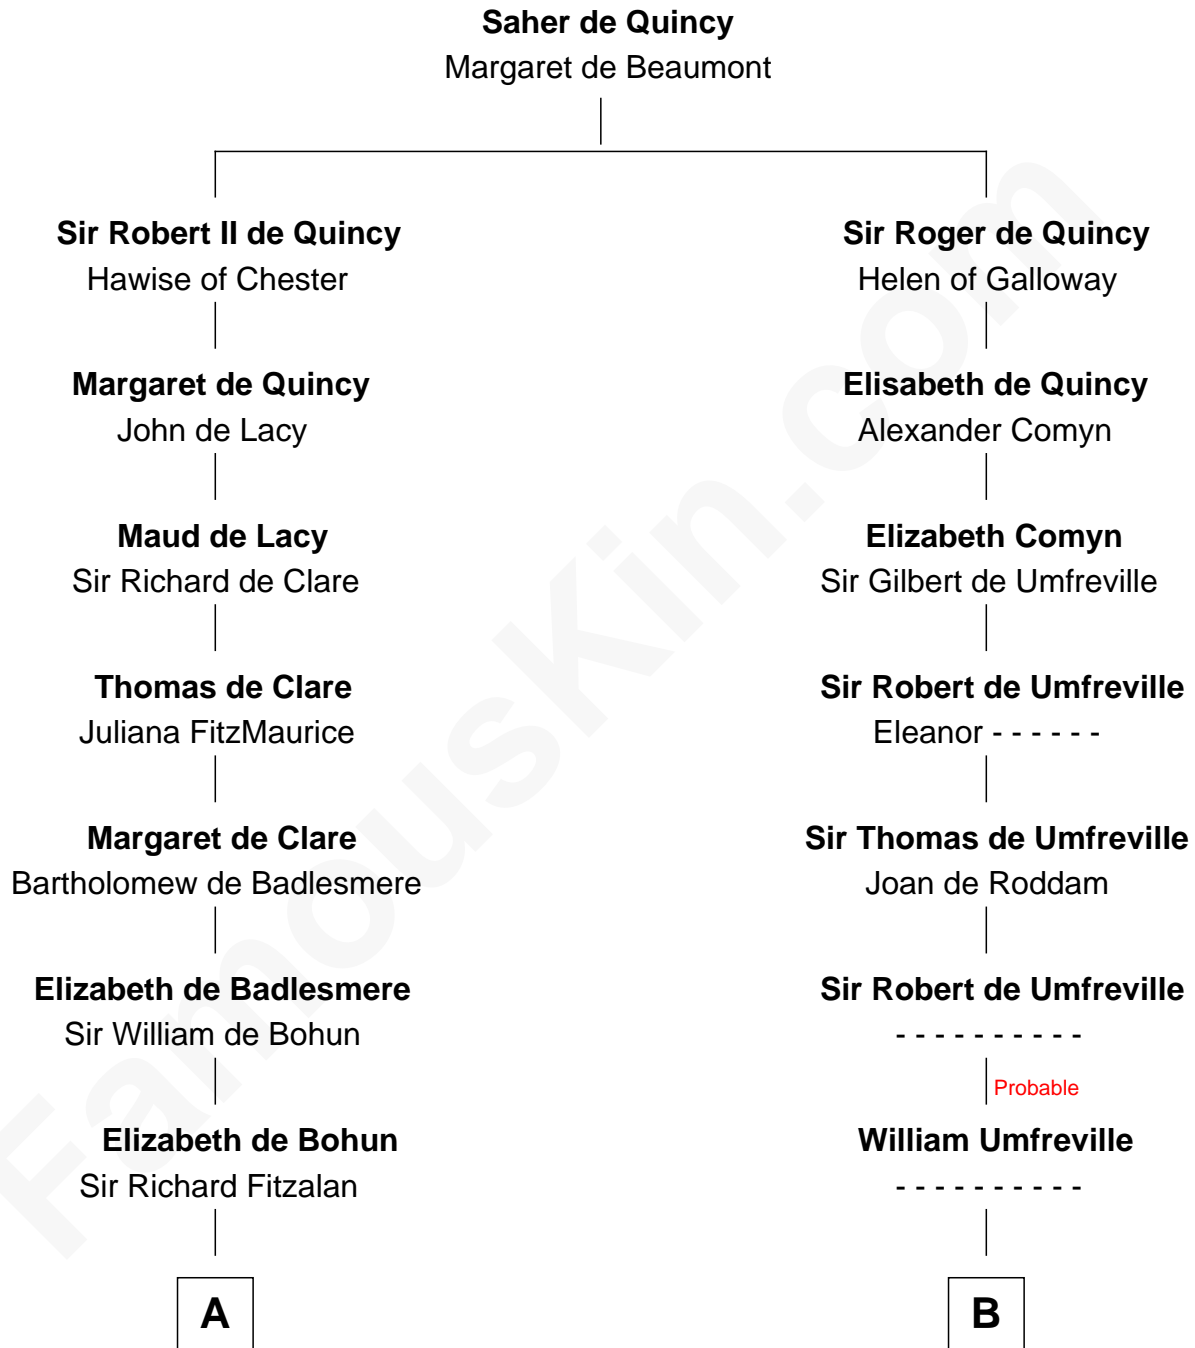

FamousKin.com

Relationship Chart of

Roger Sherman

Signer of the Declaration of Independence

18th cousin 1 time removed of

Helen (Herron) Taft

First Lady of President William H. Taft

C

Mehetable Wellington

William Sherman

Roger Sherman

Signer of Declaration of Independence

D

Maria Clinton

Ela Collins

Harriet Anne Collins

John Williamson Herron

Helen (Herron) Taft

First Lady of William H. Taft

FamousKin.com