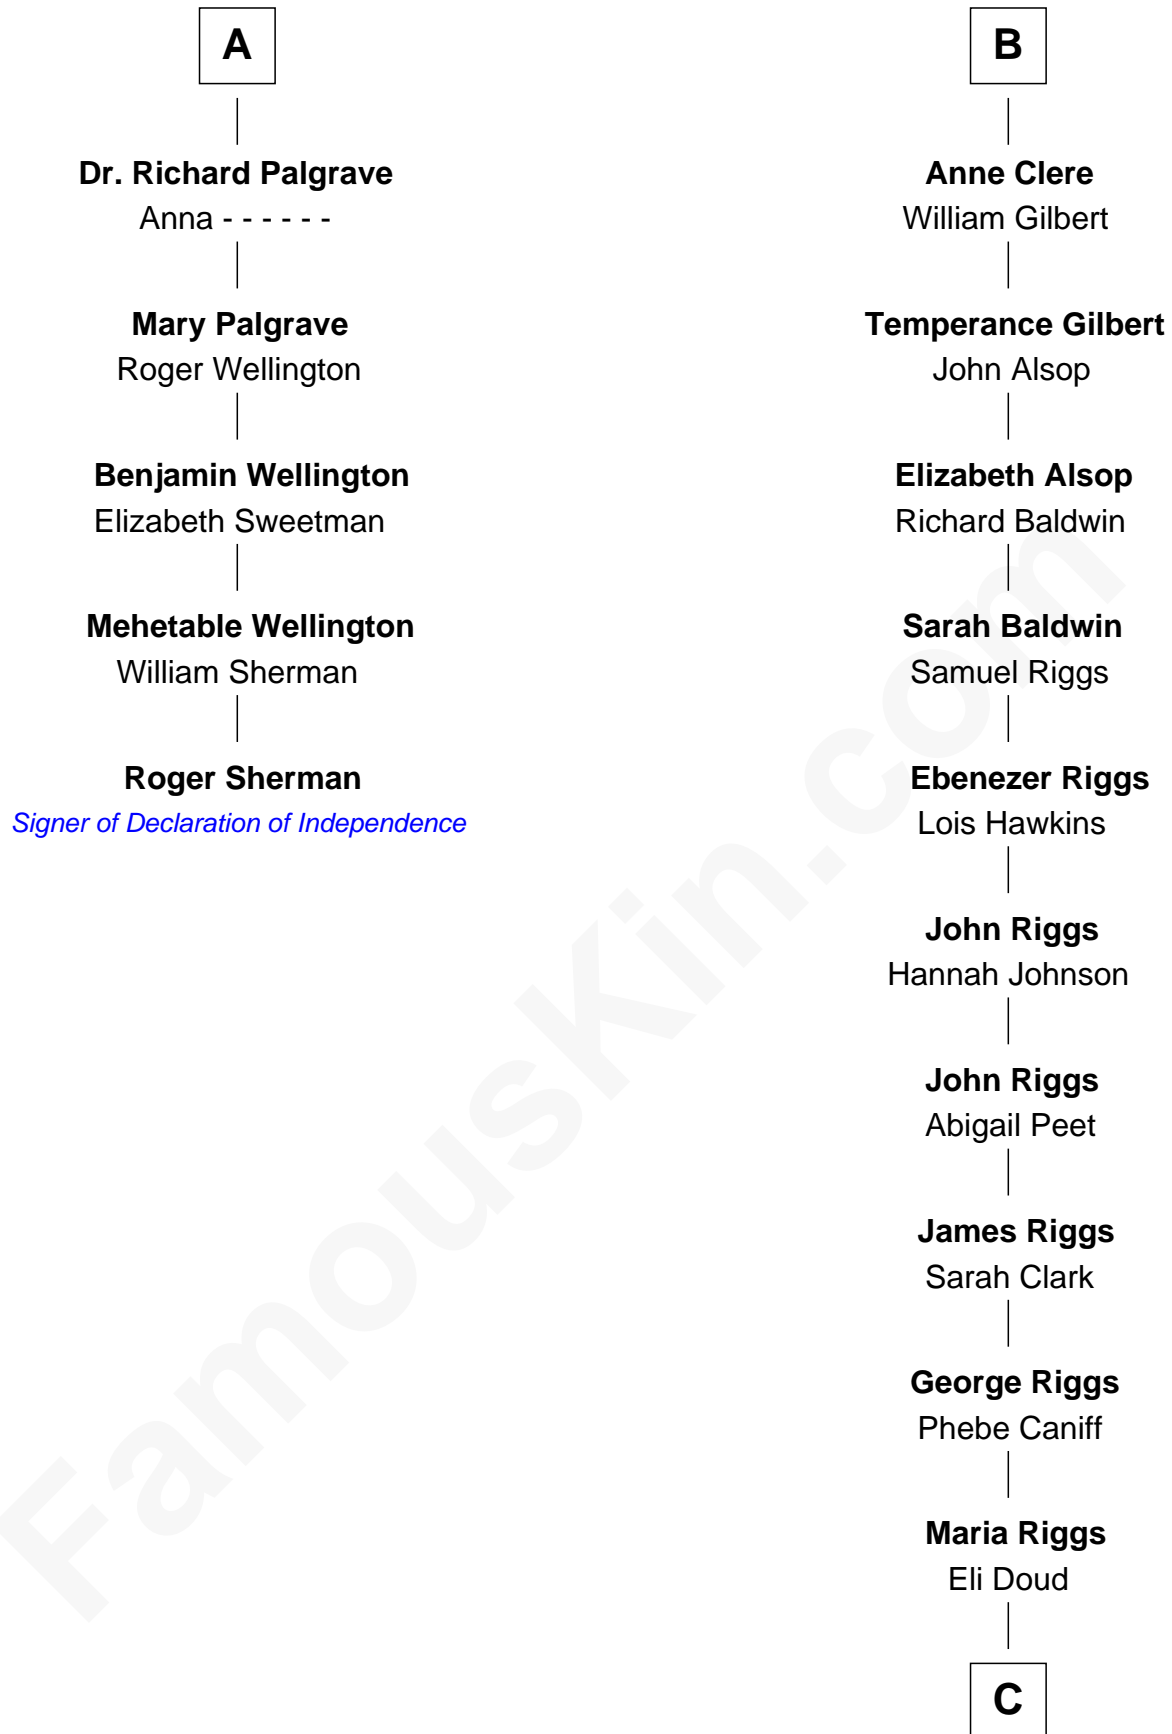

FamousKin.com

Relationship Chart of

Roger Sherman

Signer of the Declaration of Independence

11th cousin 8 times removed of

Mamie (Doud) Eisenhower

First Lady of President Dwight Eisenhower

Sir Richard Fitzalan

Elizabeth de Bohun

C

—
Royal Houghton Doud
Mary Cornelia Sheldon

—
John Sheldon Doud
Elivera Mathilda Carlson

—
Mamie (Doud) Eisenhower
First Lady of Dwight Eisenhower

FamousKin.com