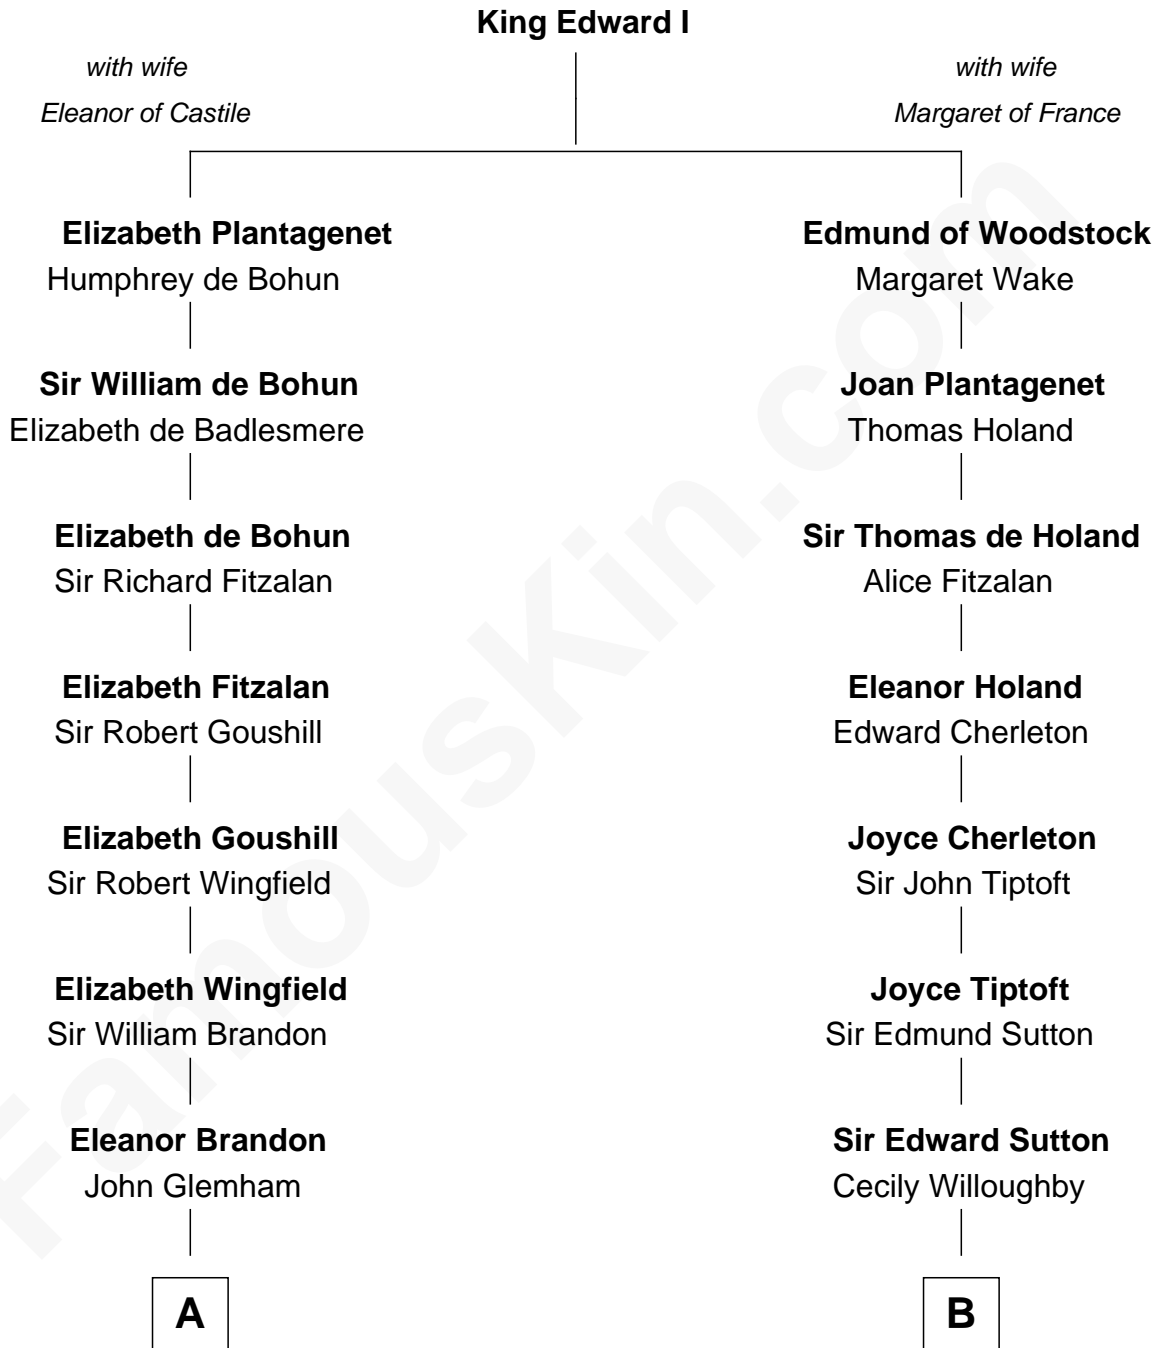

## Relationship Chart of

### Roger Sherman

*Signer of the Declaration of Independence*

14th cousin 7 times removed of

**Herbert Hoover**  
*31st U.S. President*

**C**

—  
**Endymia Winn**

Thomas Sherwood

—  
**Lucinda Sherwood**