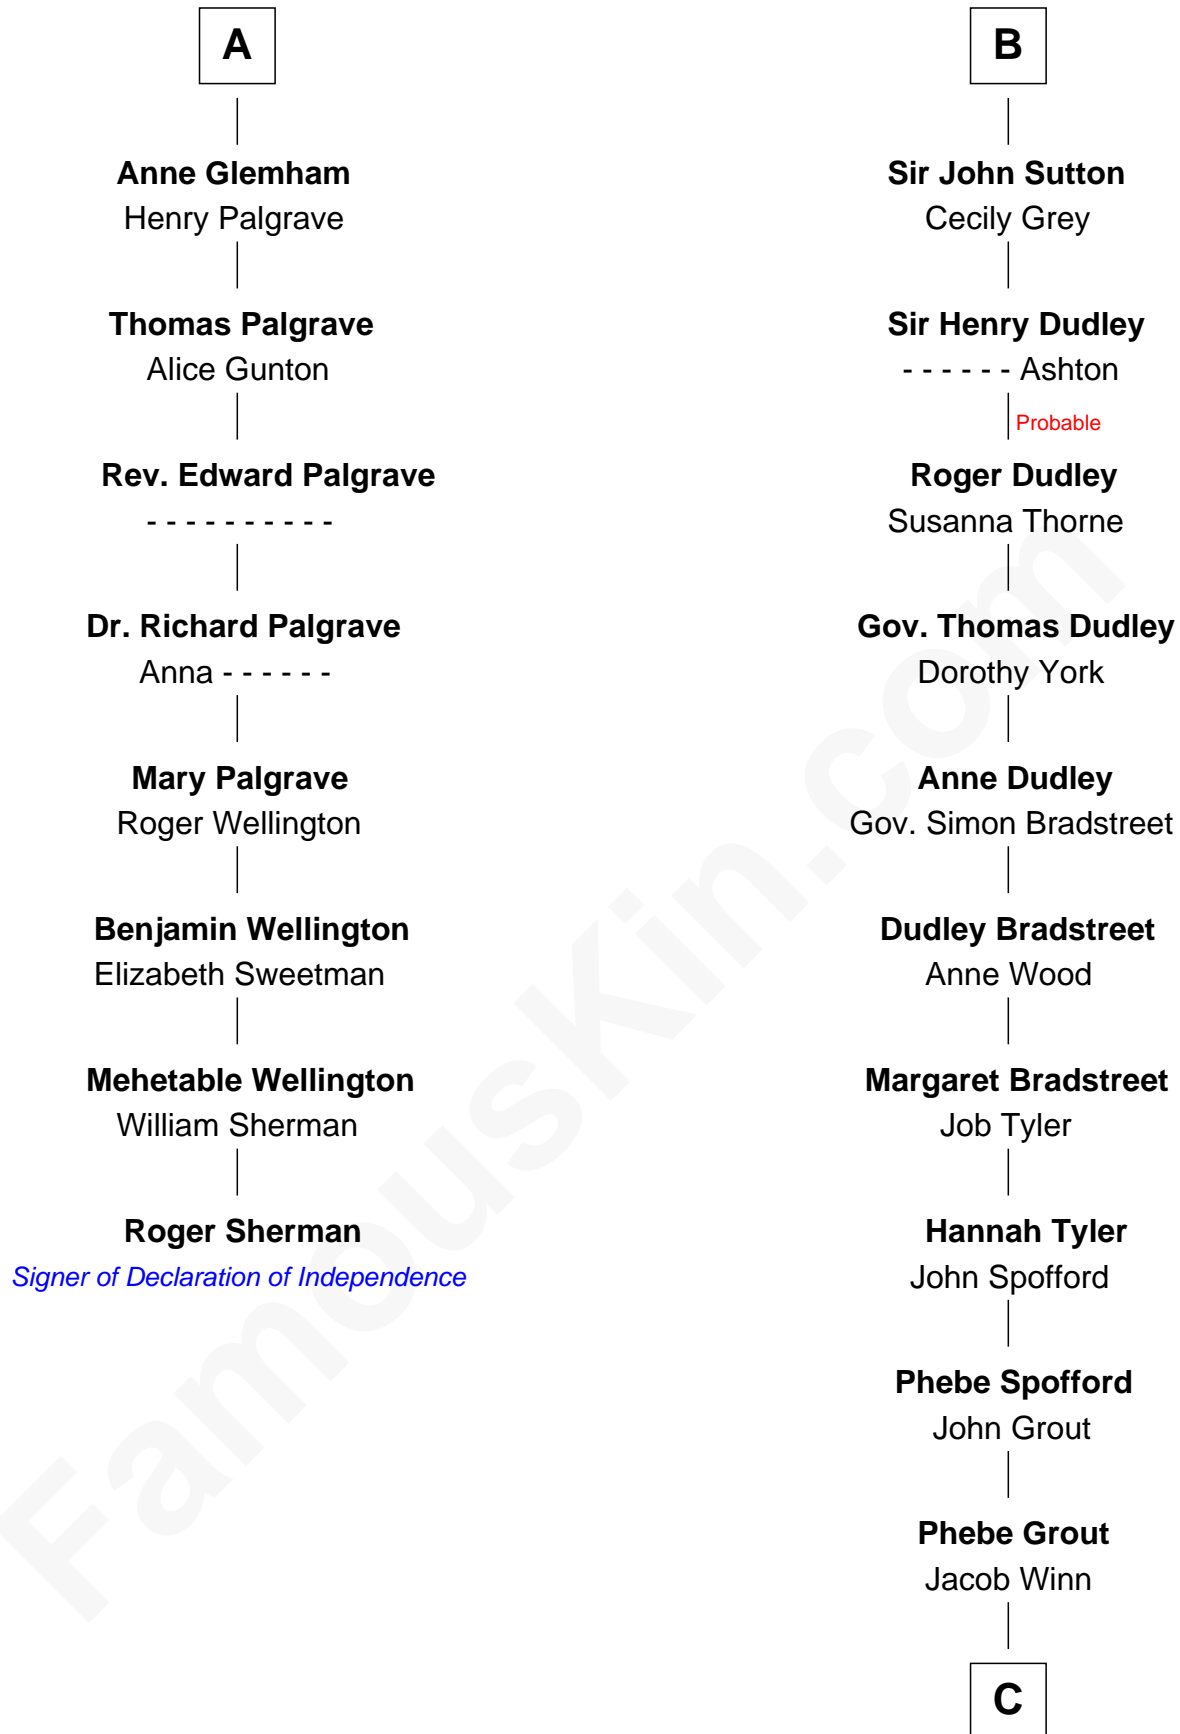

## Relationship Chart of

### Roger Sherman

*Signer of the Declaration of Independence*

14th cousin 7 times removed of

**Herbert Hoover**  
*31st U.S. President*

**C**

—  
**Endymia Winn**

Thomas Sherwood

—  
**Lucinda Sherwood**

John Minthorn

—  
**Theodore Minthorn**

Mary Wasley

—  
**Hulda Randall Minthorn**

Jessie Clark Hoover

—  
**Herbert Hoover**

*31st U.S. President*

FamousKin.com