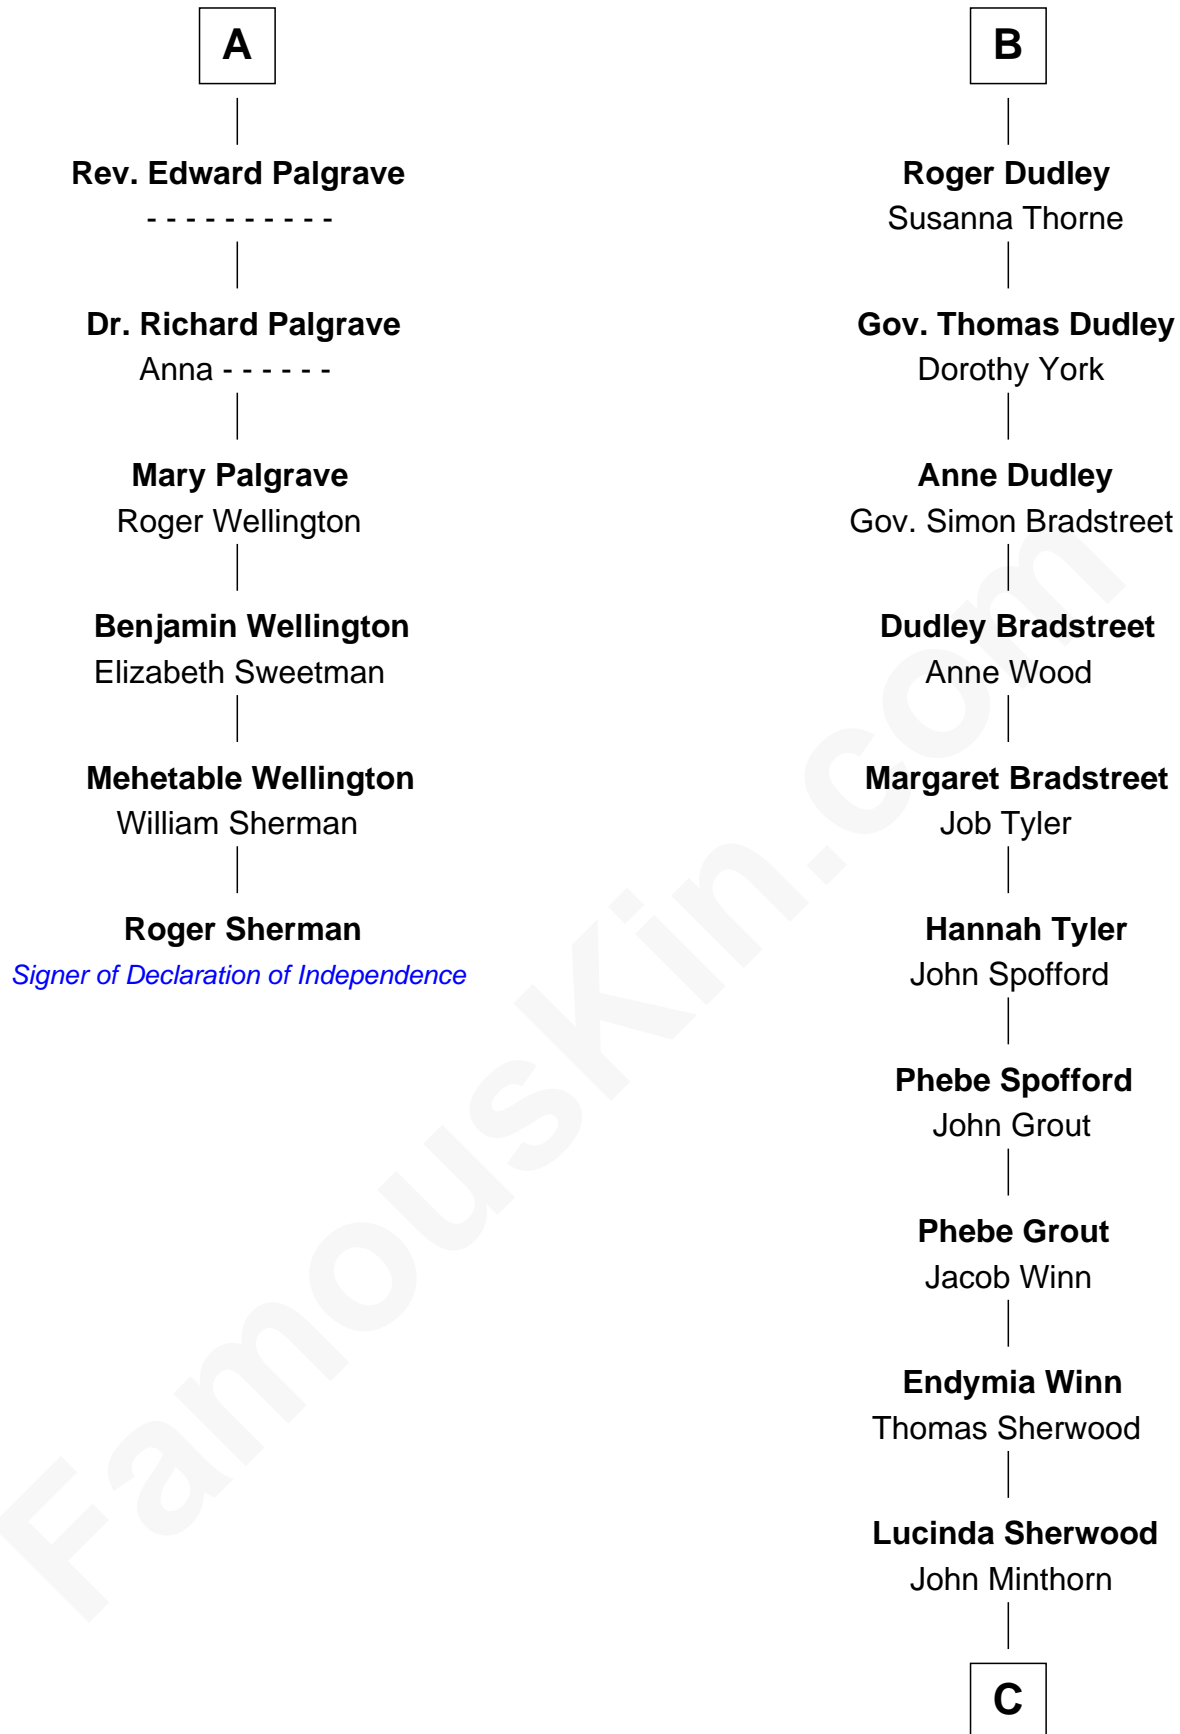

FamousKin.com

Relationship Chart of Roger Sherman

Signer of the Declaration of Independence

12th cousin 7 times removed of

Herbert Hoover

31st U.S. President

Richard Fitzalan
Eleanor Plantagenet

C

Theodore Minthorn

Mary Wasley

Hulda Randall Minthorn

Jessie Clark Hoover

Herbert Hoover

31st U.S. President

FamousKin.com