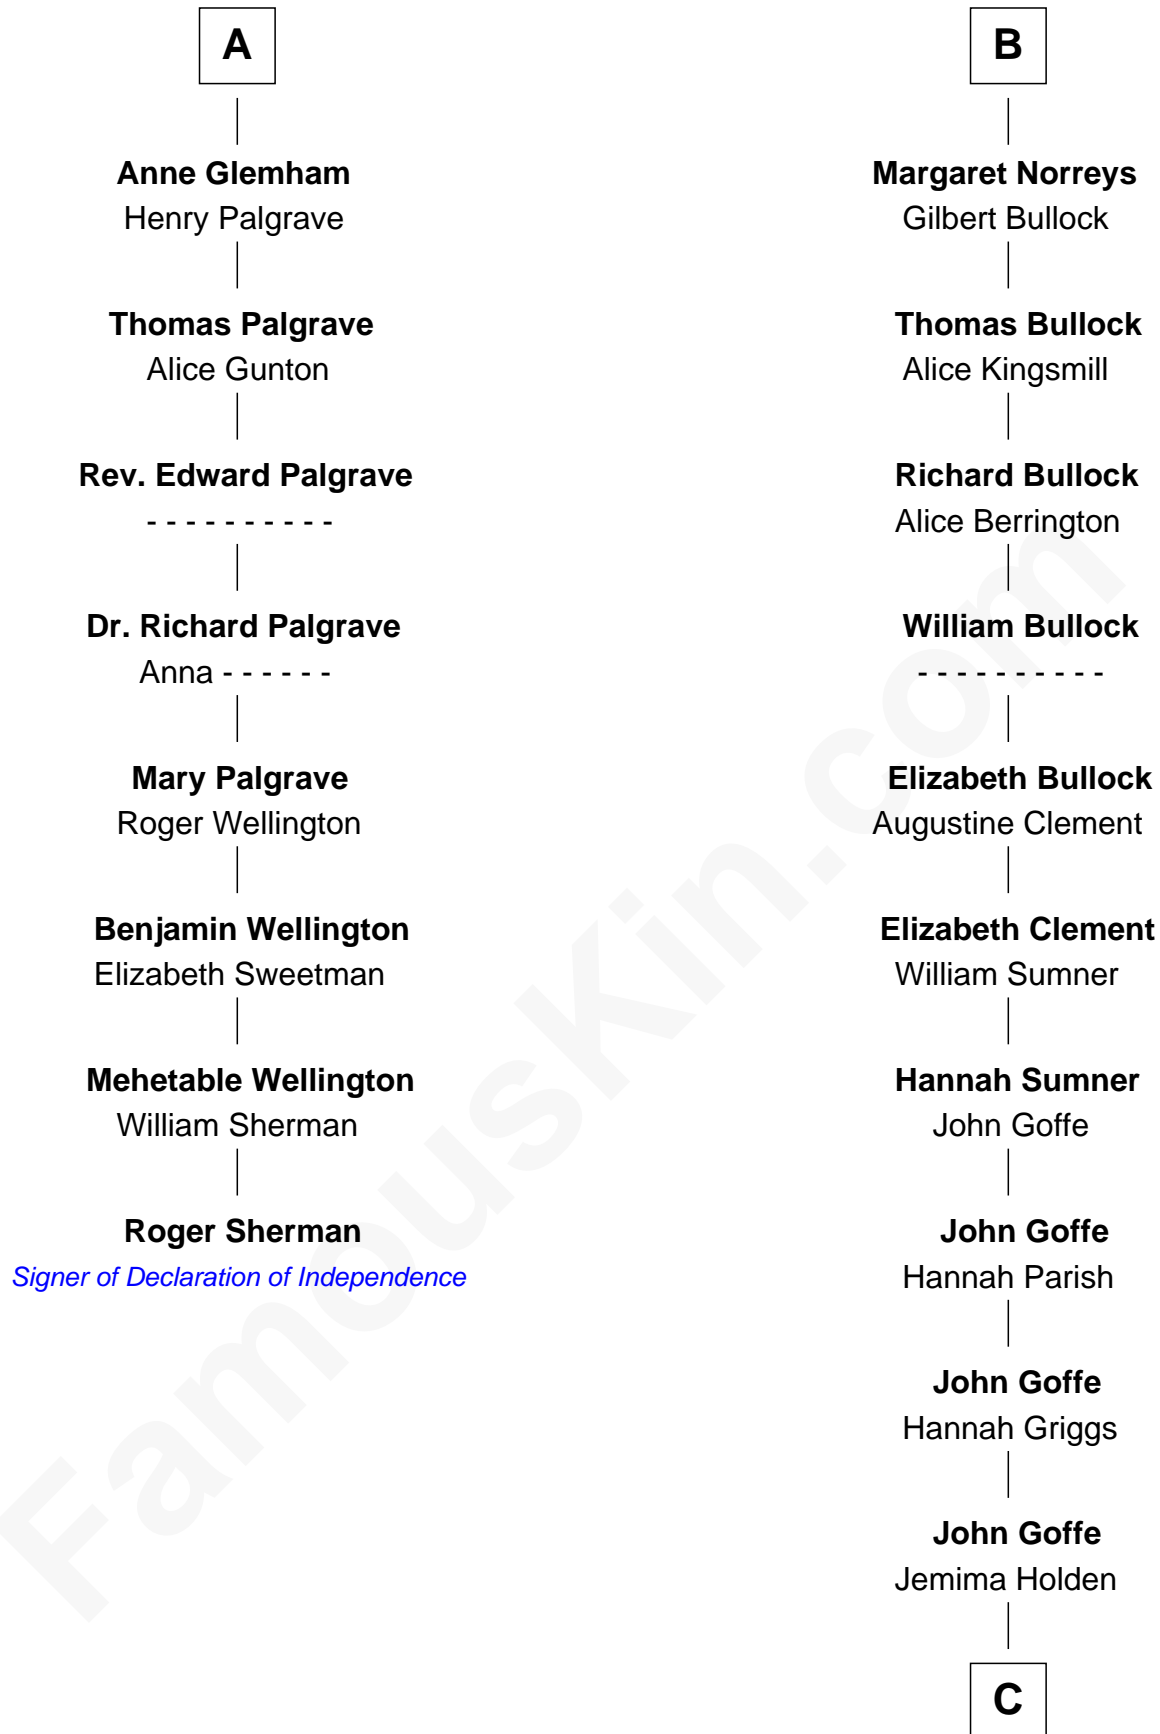

FamousKin.com

Relationship Chart of

Roger Sherman

Signer of the Declaration of Independence

14th cousin 7 times removed of

Lou (Henry) Hoover

First Lady of President Herbert Hoover

C

Polly Goffe

Josiah Wallace

Nancy M. Wallace

John Scobey

Philomelia Sophia Scobey

Phineas Weed

Florence Ida Weed

Charles Delano Henry

Lou (Henry) Hoover

First Lady of Herbert Hoover