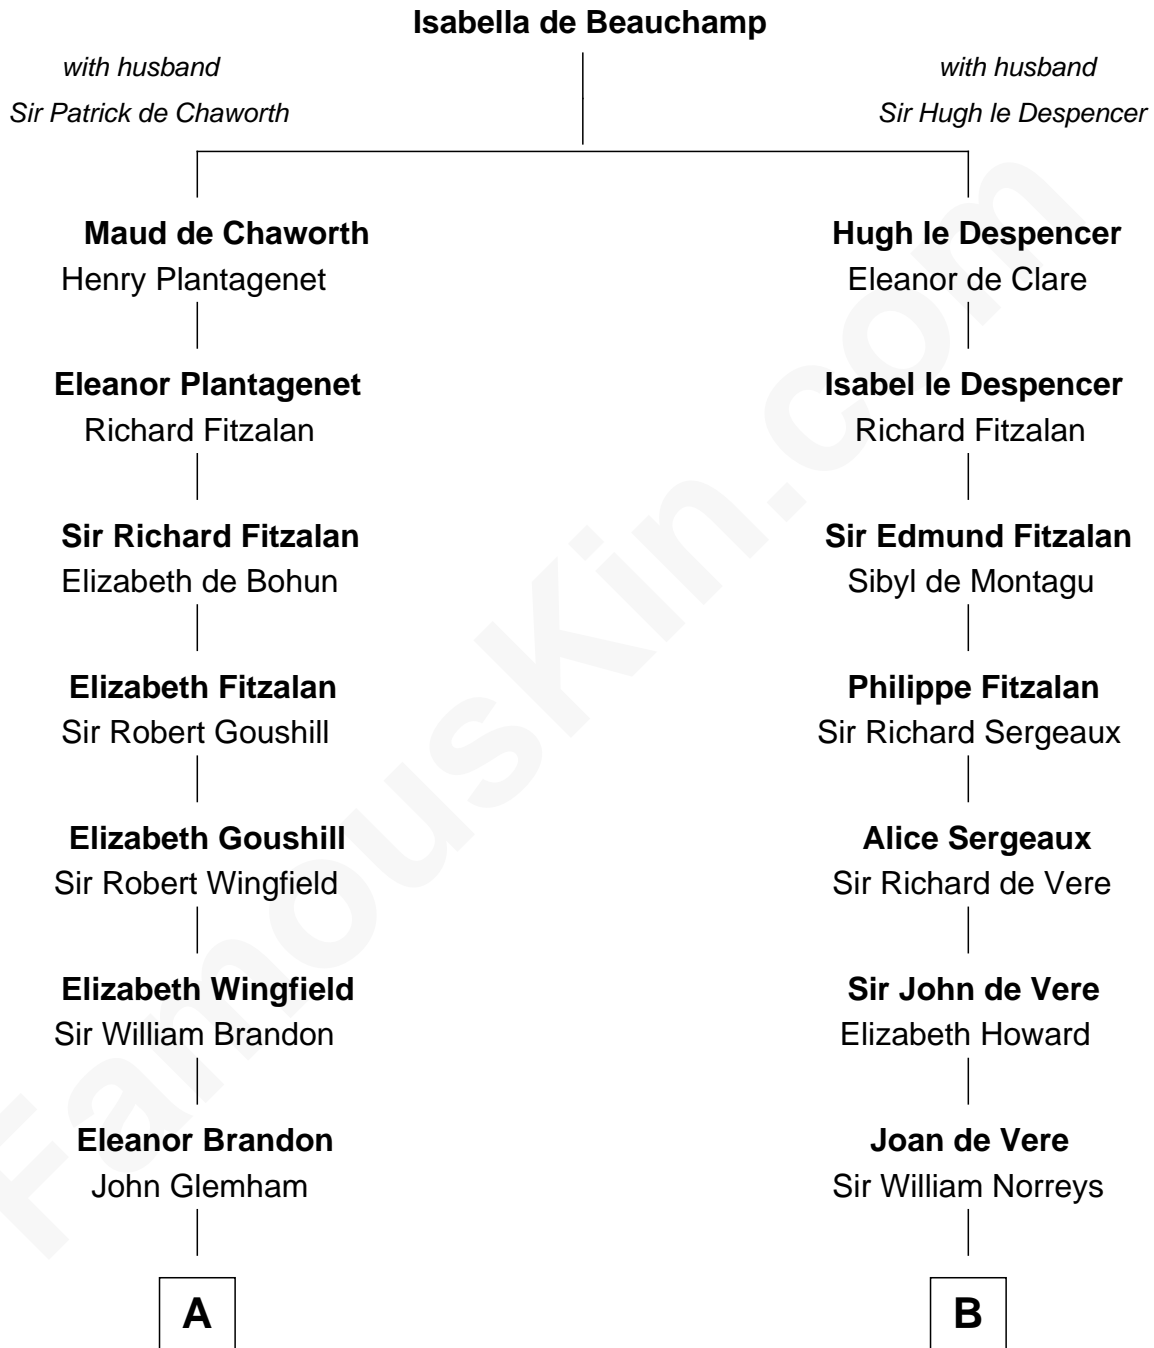

FamousKin.com

Relationship Chart of

Roger Sherman

Signer of the Declaration of Independence

14th cousin 7 times removed of

Lou (Henry) Hoover

First Lady of President Herbert Hoover

C