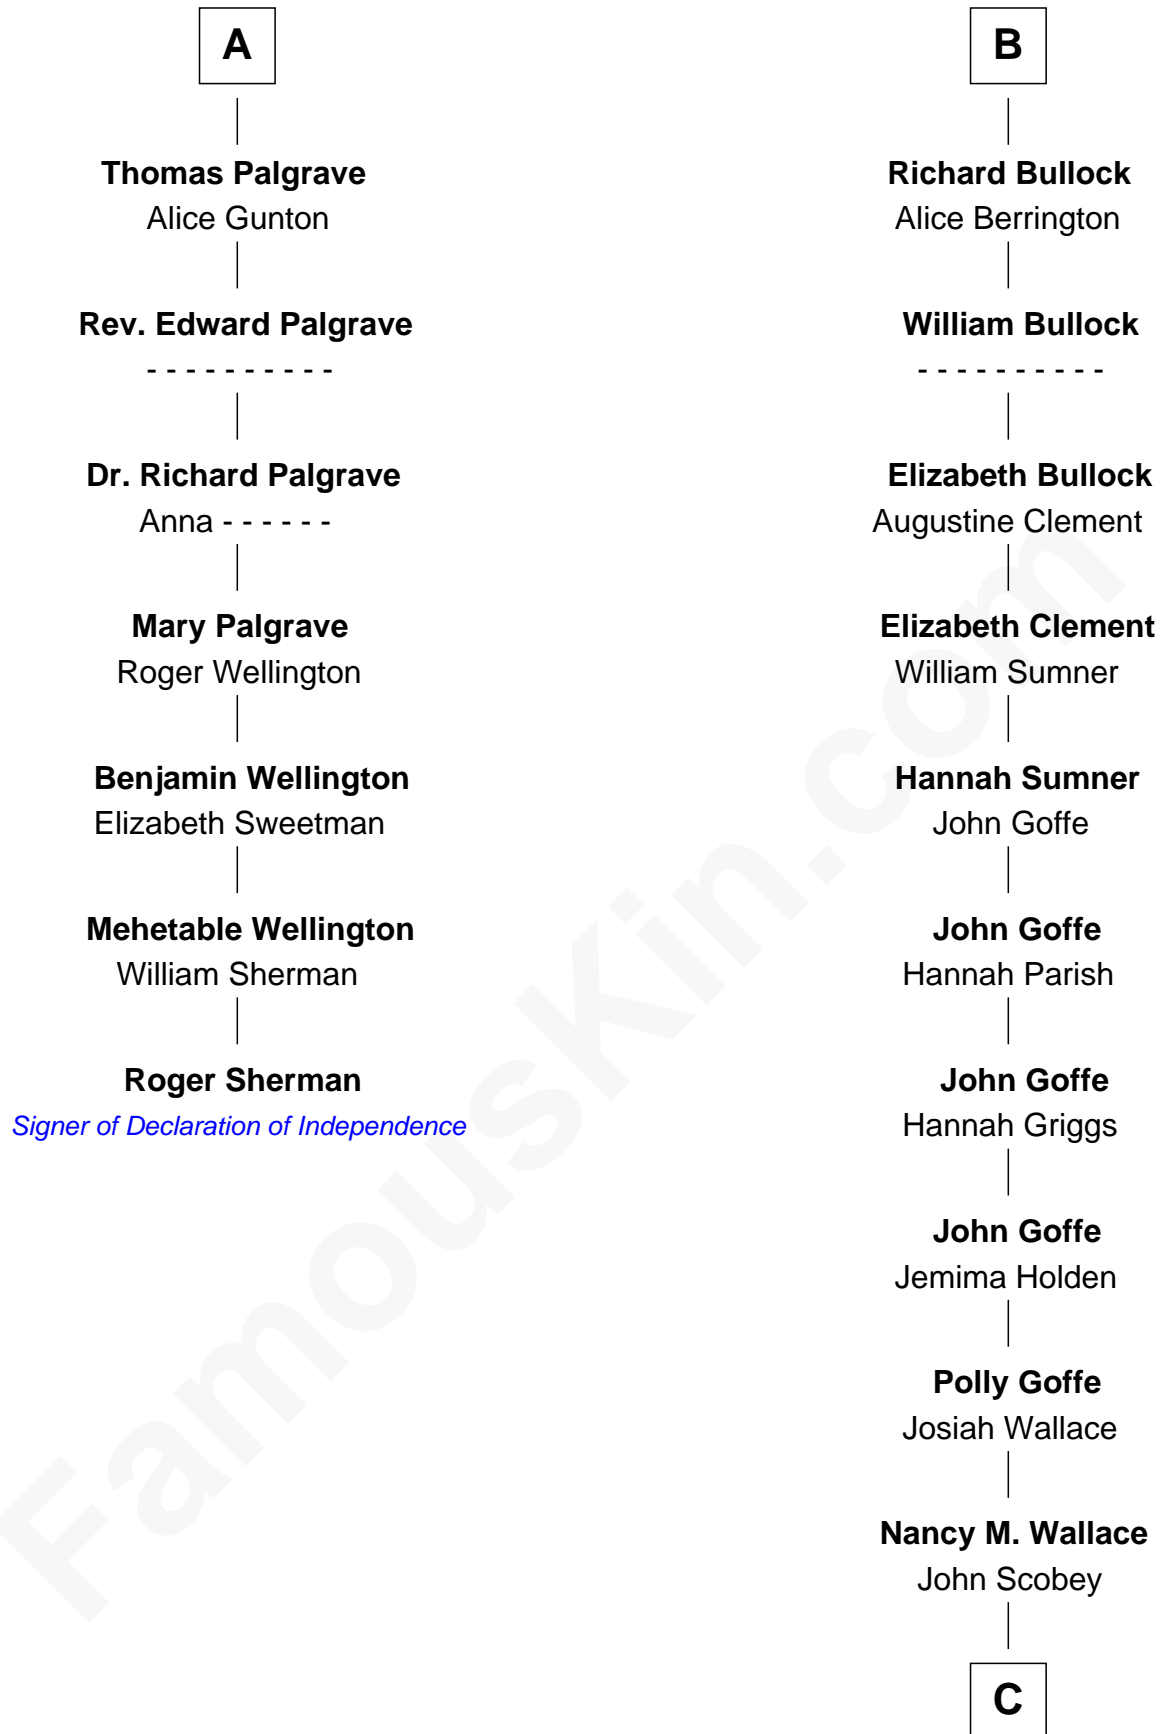

FamousKin.com

Relationship Chart of

Roger Sherman

Signer of the Declaration of Independence

13th cousin 6 times removed of

Lou (Henry) Hoover

First Lady of President Herbert Hoover

Bartholomew de Badlesmere

Margaret de Clare

Elizabeth de Badlesmere

Sir William de Bohun

Elizabeth de Bohun

Sir Richard Fitzalan

Elizabeth Fitzalan

Sir Robert Goushill

Elizabeth Goushill

Maud de Badlesmere

John de Vere

Aubrey de Vere

Alice FitzWalter

Sir Richard de Vere

Alice Sergeaux

Sir John de Vere

Elizabeth Howard

Joan de Vere

Sir William Norreys

Margaret Norreys

Gilbert Bullock

Thomas Bullock

Alice Kingsmill

B

C