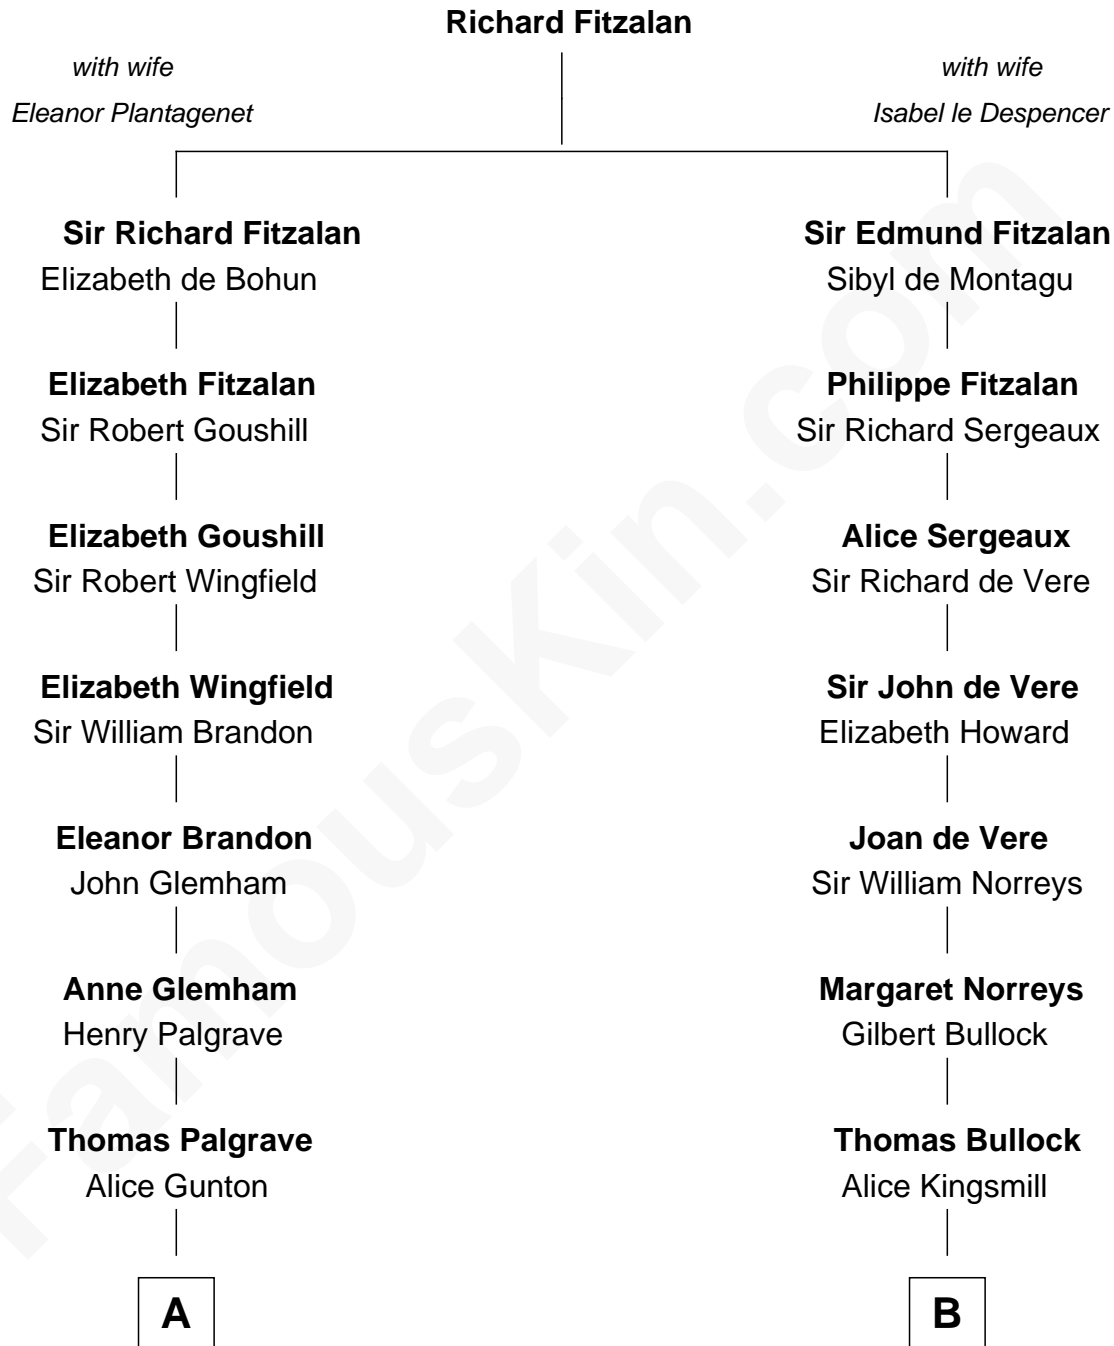

FamousKin.com

Relationship Chart of

Roger Sherman

Signer of the Declaration of Independence

12th cousin 7 times removed of

Lou (Henry) Hoover

First Lady of President Herbert Hoover

C

Philomelia Sophia Scobey

Phineas Weed

Florence Ida Weed

Charles Delano Henry

Lou (Henry) Hoover

First Lady of Herbert Hoover

FamousKin.com