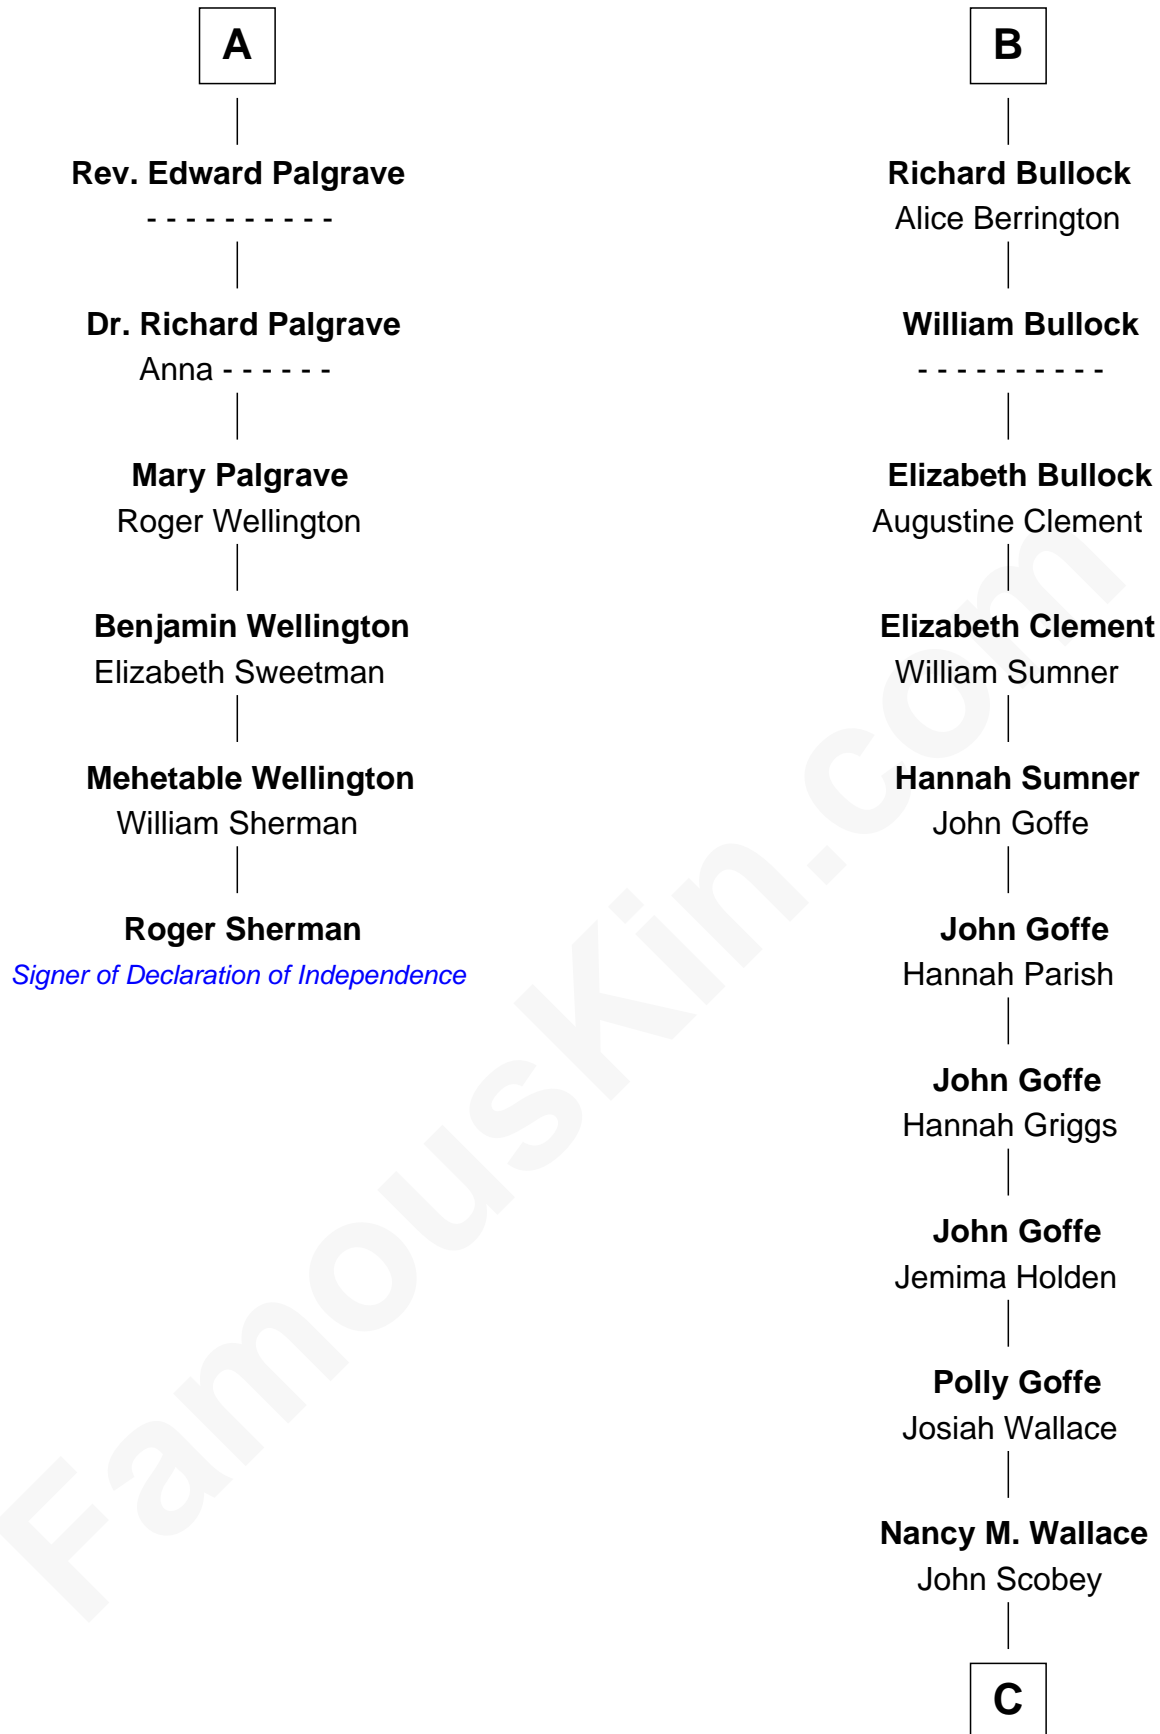

FamousKin.com

Relationship Chart of

Roger Sherman

Signer of the Declaration of Independence

12th cousin 7 times removed of

Lou (Henry) Hoover

First Lady of President Herbert Hoover

C

Philomelia Sophia Scobey

Phineas Weed

Florence Ida Weed

Charles Delano Henry

Lou (Henry) Hoover

First Lady of Herbert Hoover

FamousKin.com