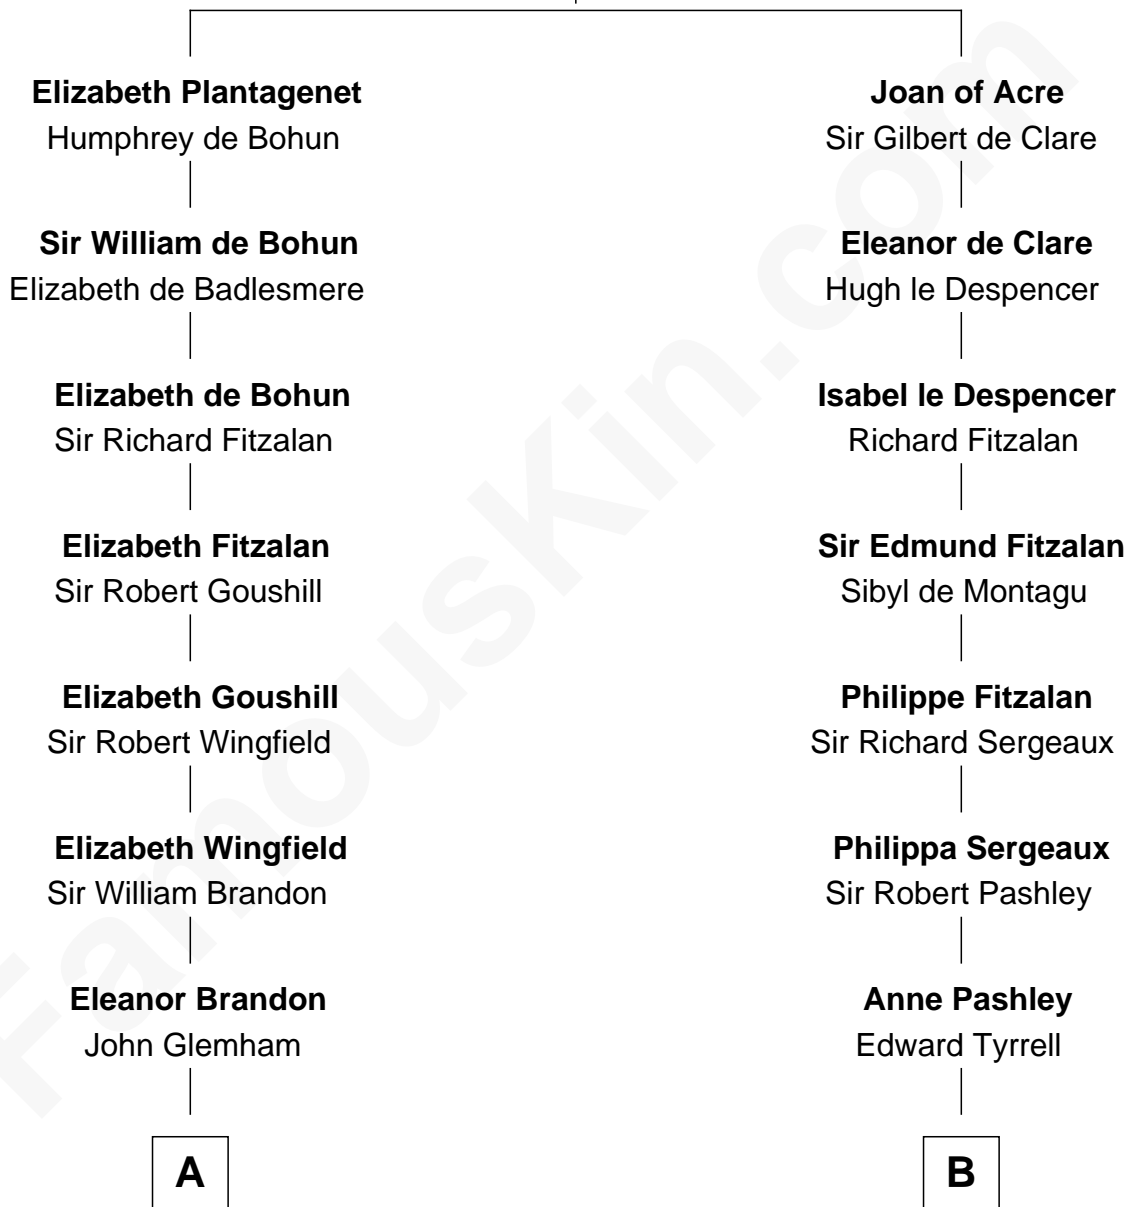

FamousKin.com

Relationship Chart of

Roger Sherman

Signer of the Declaration of Independence

14th cousin 7 times removed of

Ellen Louise (Axson) Wilson

First Lady of President Woodrow Wilson

King Edward I
Eleanor of Castile

C

Deliverance Coward

James FitzRandolph

Isaac FitzRandolph

Eleanor Hunter

Rebecca Longstreet FitzRandolph

Rev. Isaac Stockton Keith Axson

Rev. Samuel Edward Axson

Margaret Jane Hoyt

Ellen Louise (Axson) Wilson

First Lady of Woodrow Wilson