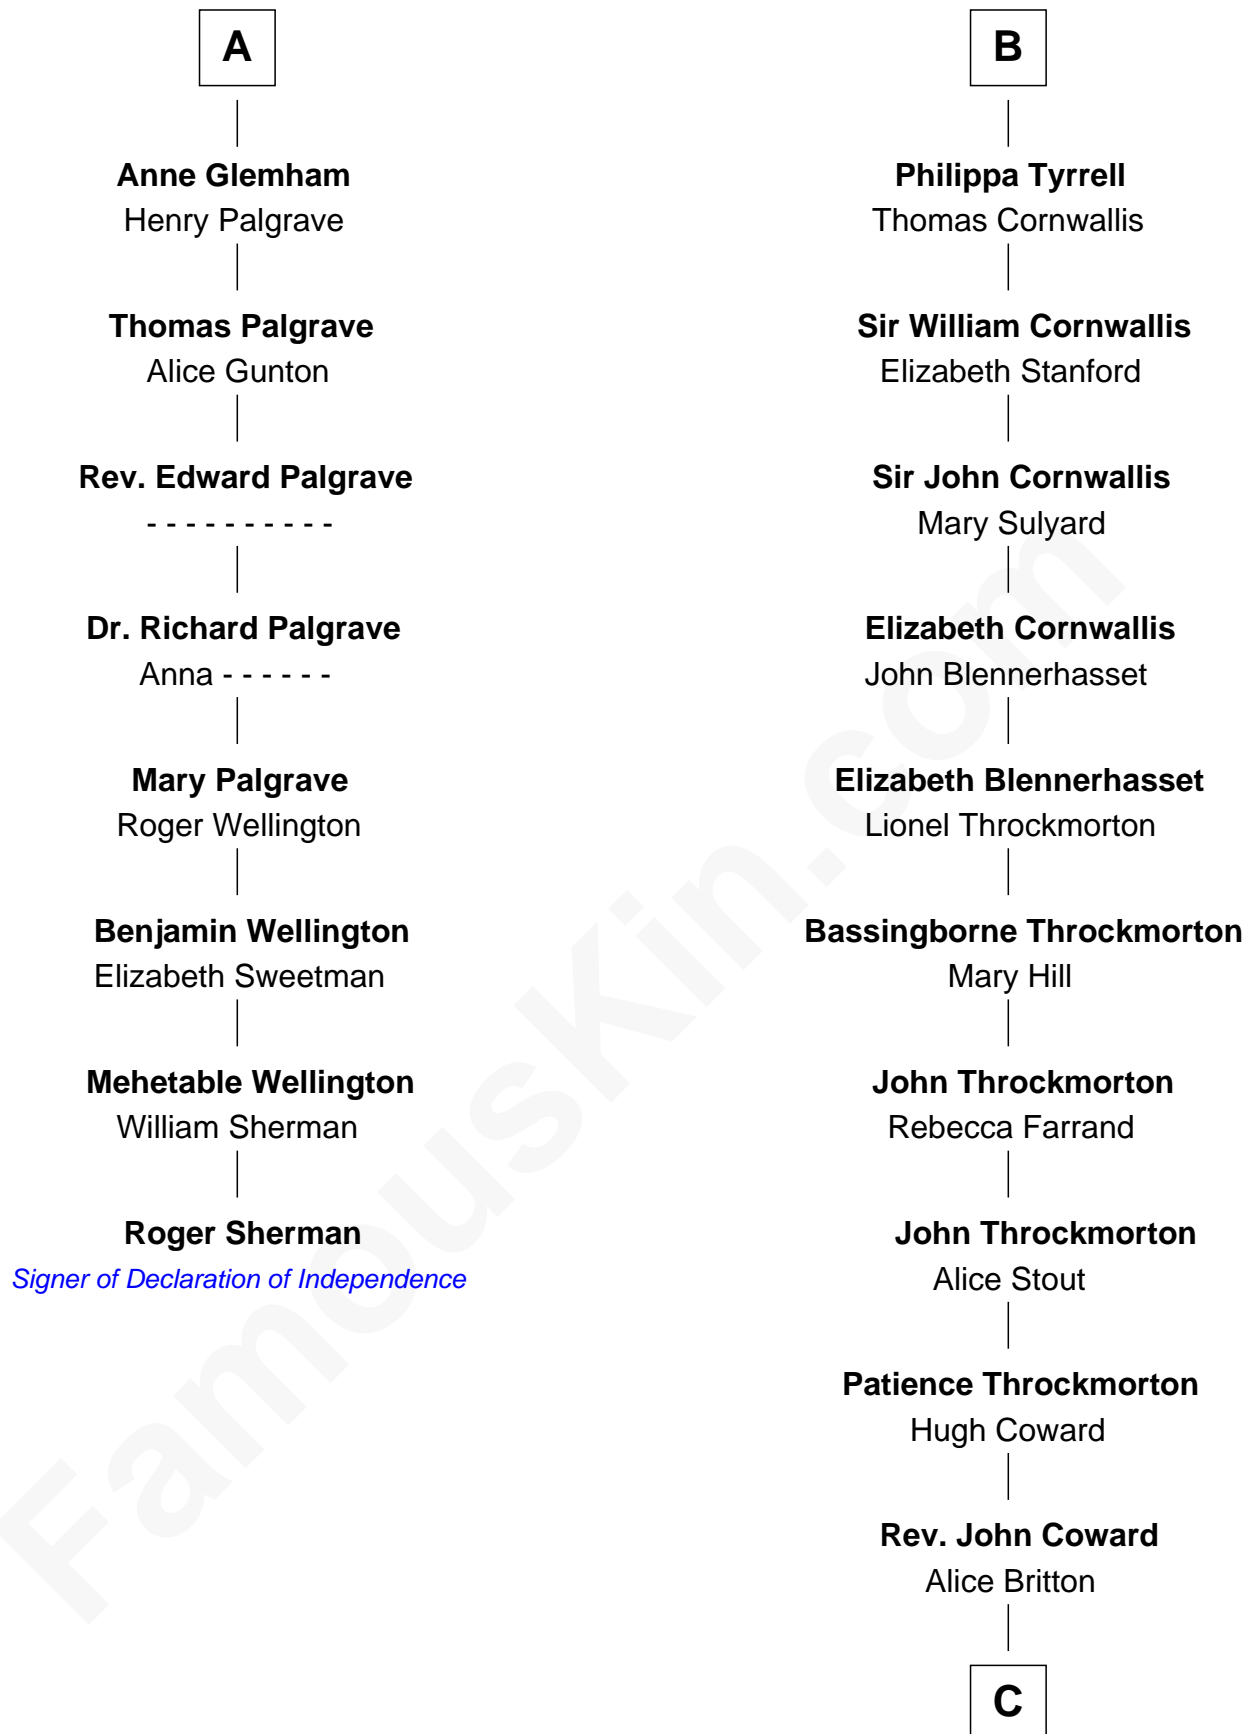

FamousKin.com

Relationship Chart of

Roger Sherman

Signer of the Declaration of Independence

14th cousin 7 times removed of

Ellen Louise (Axson) Wilson

First Lady of President Woodrow Wilson

King Edward I
Eleanor of Castile

C

Deliverance Coward

James FitzRandolph

Isaac FitzRandolph

Eleanor Hunter

Rebecca Longstreet FitzRandolph

Rev. Isaac Stockton Keith Axson

Rev. Samuel Edward Axson

Margaret Jane Hoyt

Ellen Louise (Axson) Wilson

First Lady of Woodrow Wilson