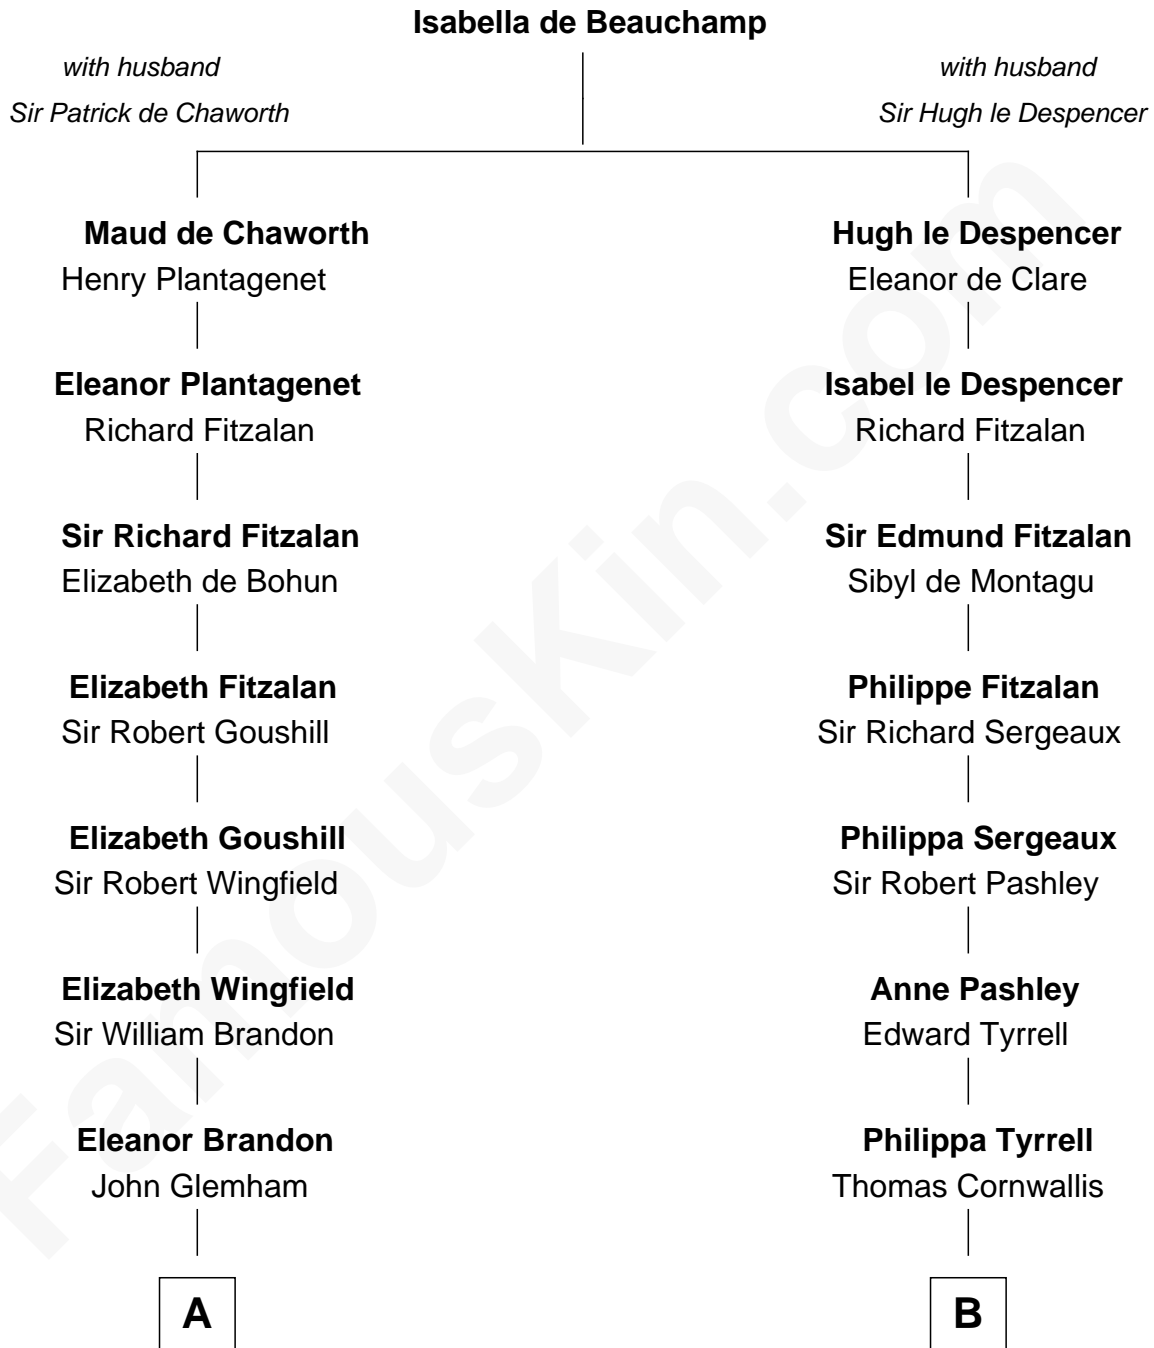

FamousKin.com

Relationship Chart of

Roger Sherman

Signer of the Declaration of Independence

14th cousin 6 times removed of

Ellen Louise (Axson) Wilson

First Lady of President Woodrow Wilson

C

Isaac FitzRandolph

Eleanor Hunter

Rebecca Longstreet FitzRandolph

Rev. Isaac Stockton Keith Axson

Rev. Samuel Edward Axson

Margaret Jane Hoyt

Ellen Louise (Axson) Wilson

First Lady of Woodrow Wilson