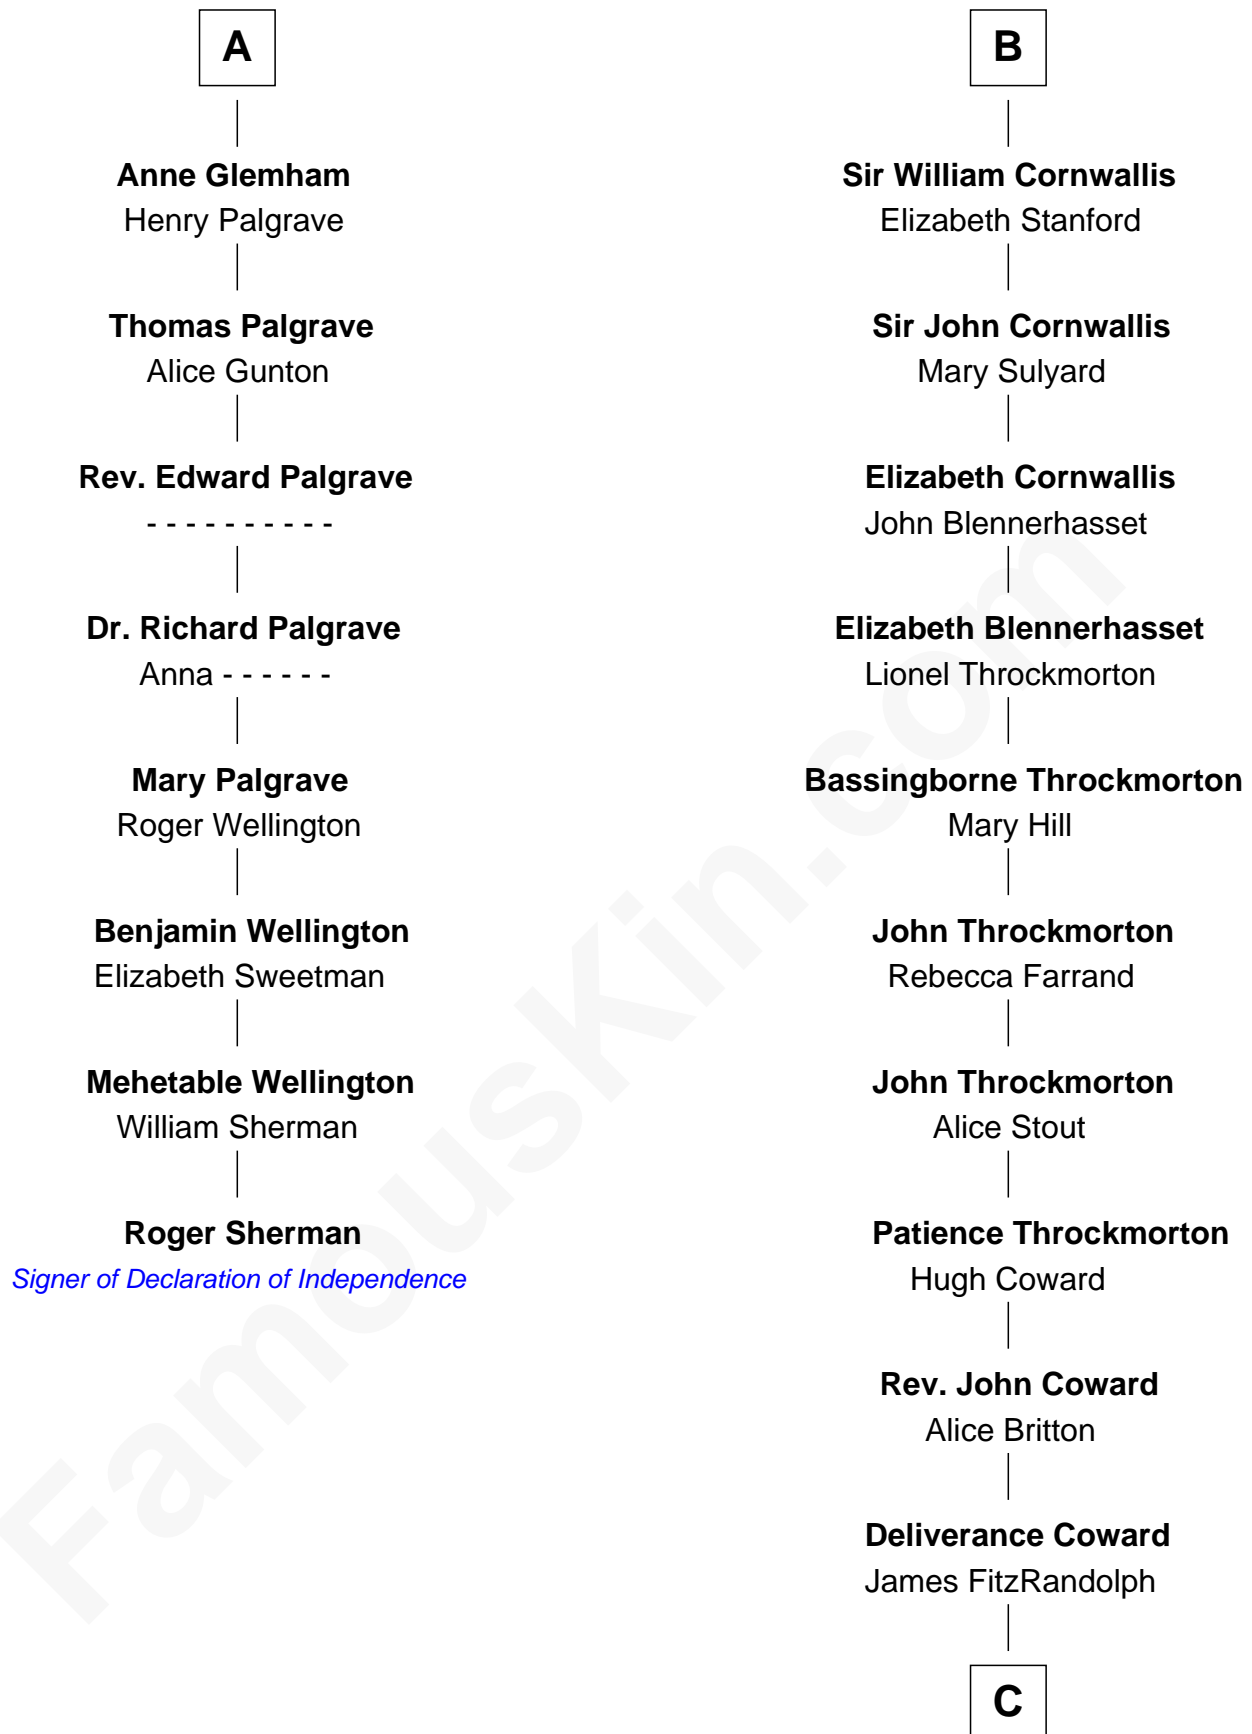

FamousKin.com

Relationship Chart of

Roger Sherman

Signer of the Declaration of Independence

14th cousin 6 times removed of

Ellen Louise (Axson) Wilson

First Lady of President Woodrow Wilson

C

Isaac FitzRandolph

Eleanor Hunter

Rebecca Longstreet FitzRandolph

Rev. Isaac Stockton Keith Axson

Rev. Samuel Edward Axson

Margaret Jane Hoyt

Ellen Louise (Axson) Wilson

First Lady of Woodrow Wilson