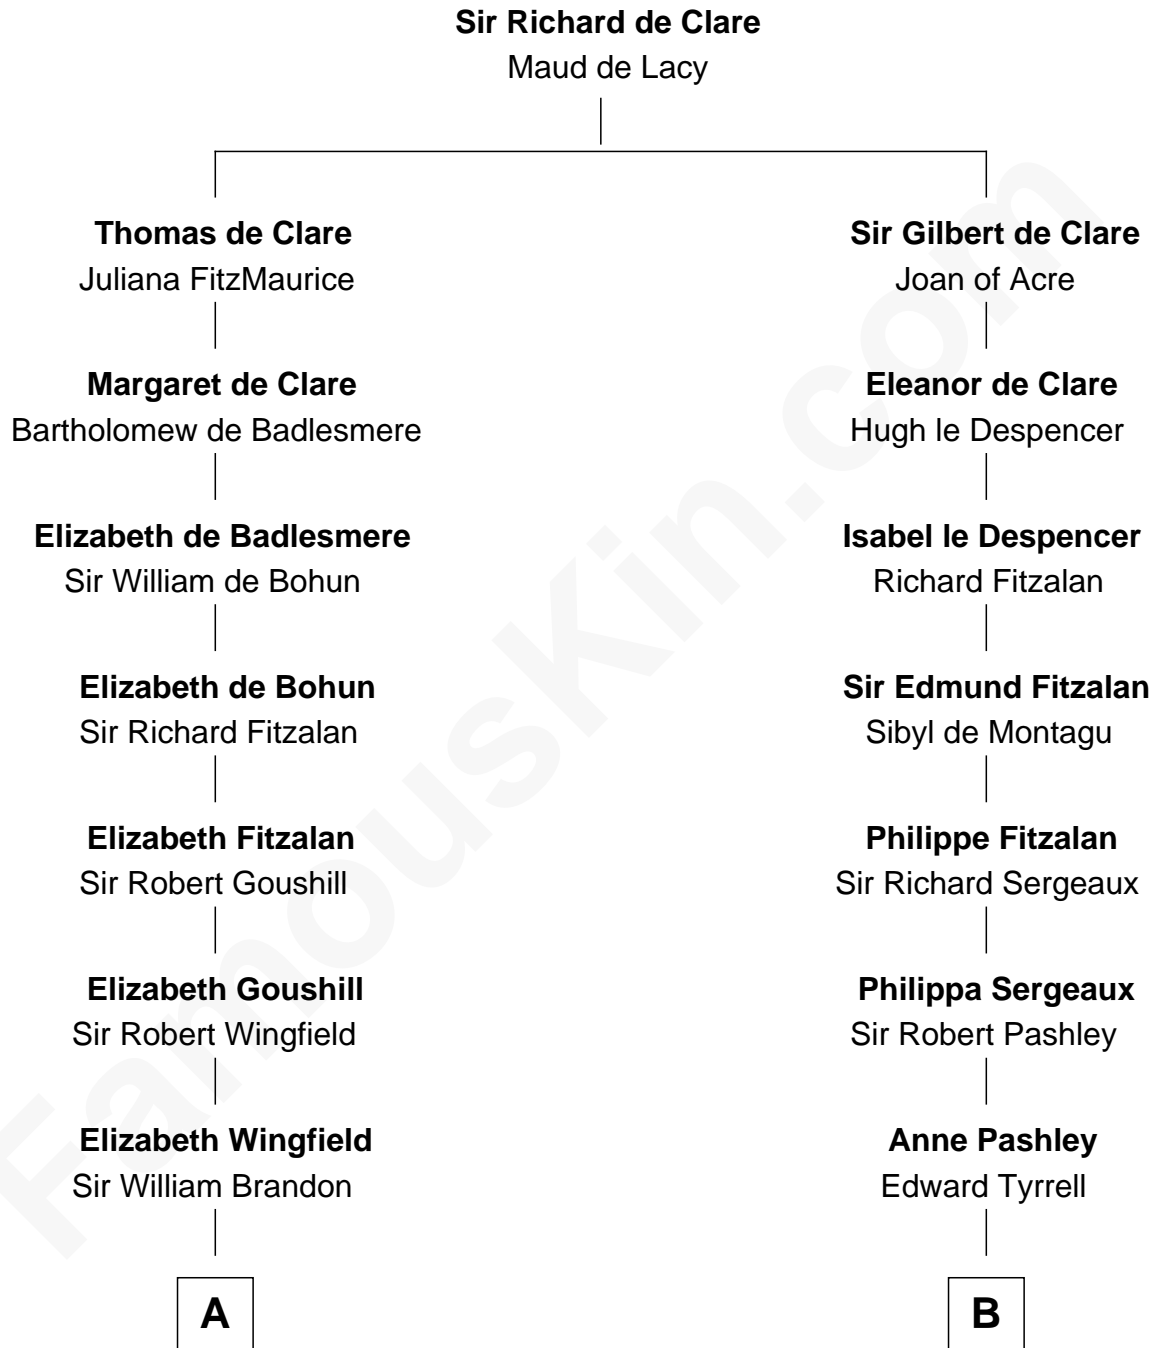

## Relationship Chart of

### Roger Sherman

*Signer of the Declaration of Independence*

15th cousin 6 times removed of

### Ellen Louise (Axson) Wilson

*First Lady of President Woodrow Wilson*

**C**

**Deliverance Coward**

James FitzRandolph

**Isaac FitzRandolph**

Eleanor Hunter

**Rebecca Longstreet FitzRandolph**