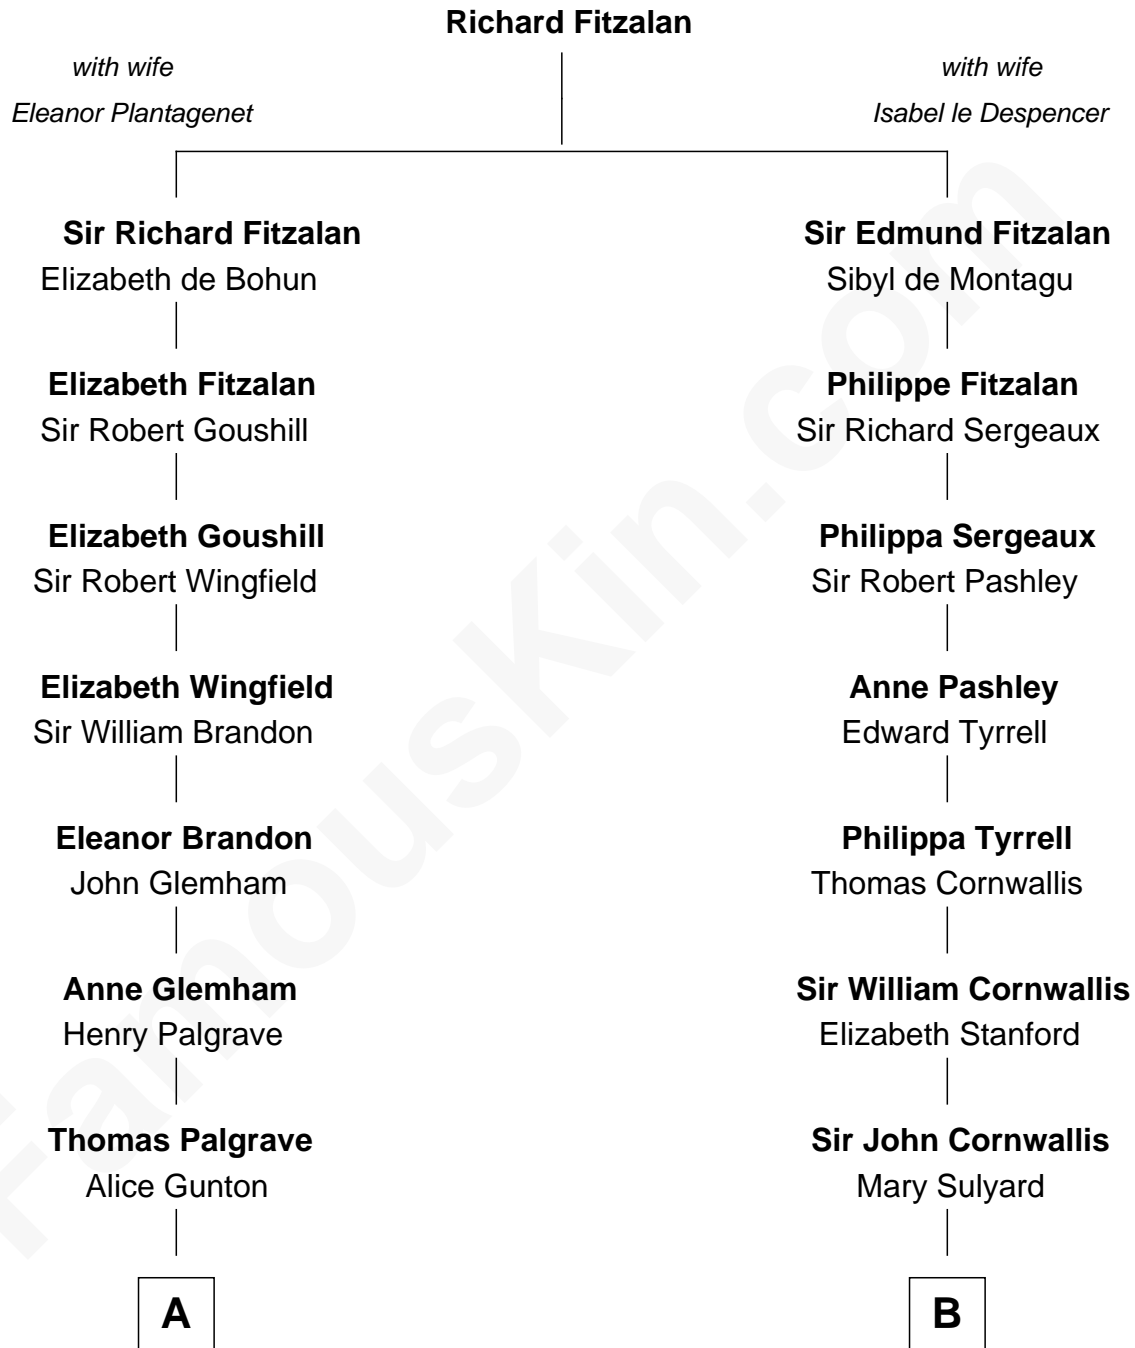

FamousKin.com

Relationship Chart of

Roger Sherman

Signer of the Declaration of Independence

12th cousin 6 times removed of

Ellen Louise (Axson) Wilson

First Lady of President Woodrow Wilson

C

Rev. Samuel Edward Axson

Margaret Jane Hoyt

Ellen Louise (Axson) Wilson

First Lady of Woodrow Wilson

FamousKin.com