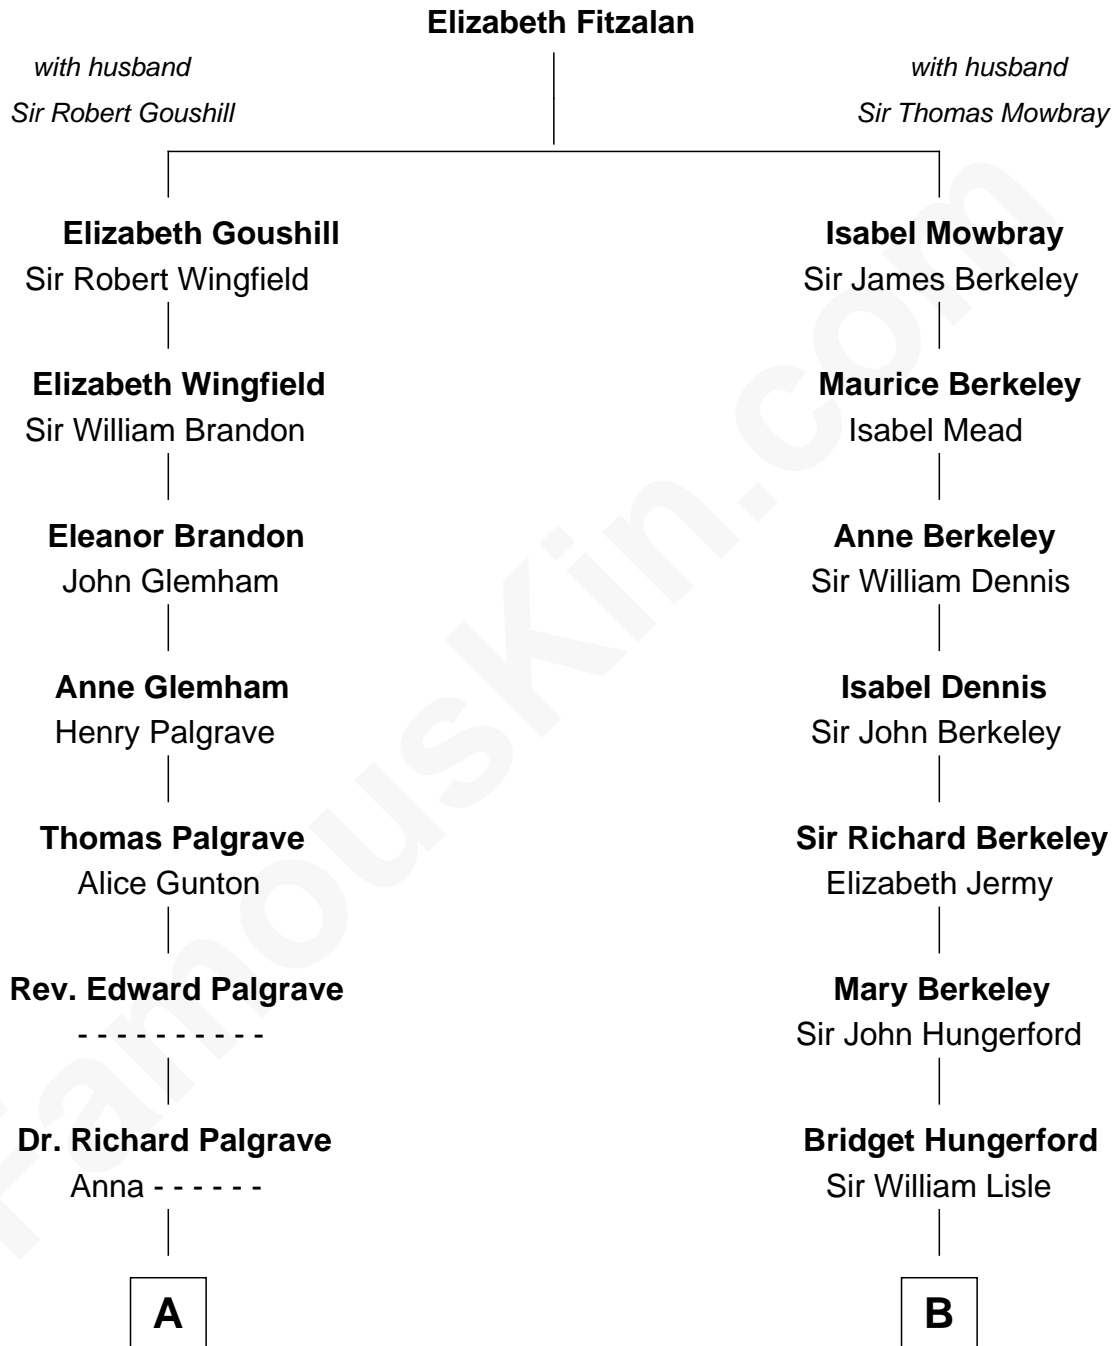

FamousKin.com

Relationship Chart of

Roger Sherman

Signer of the Declaration of Independence

10th cousin 2 times removed of

Samuel Prescott

Completed Paul Revere's Midnight Ride

A

Mary Palgrave
Roger Wellington

Benjamin Wellington
Elizabeth Sweetman

Mehetable Wellington
William Sherman

Roger Sherman
Signer of Declaration of Independence

B

John Lisle
Alice Beckenshaw

Alice Lisle
John Hoar