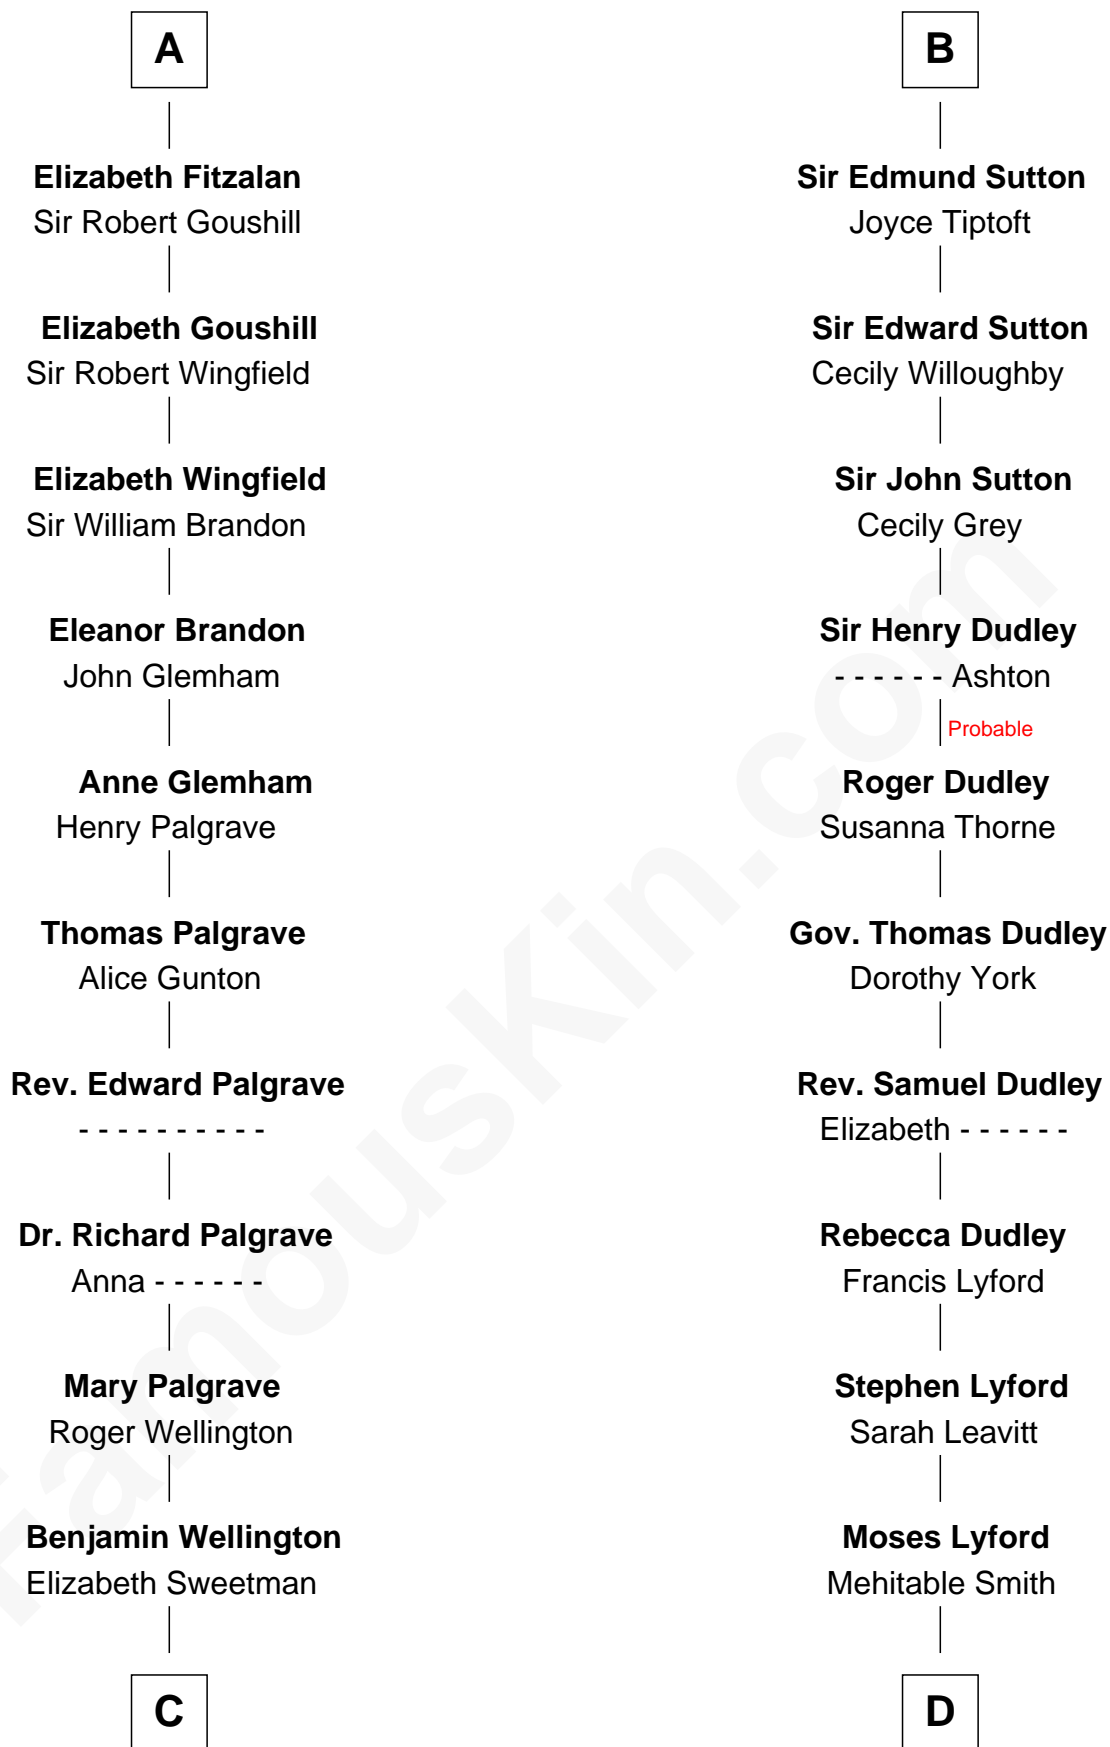

## Relationship Chart of

### Roger Sherman

*Signer of the Declaration of Independence*

18th cousin 2 times removed of

### Milton Bradley

*Founder, Milton Bradley Company*

**C**

**Mehetable Wellington**

William Sherman

**Roger Sherman**

*Signer of Declaration of Independence*

**D**

**Oliver Smith Lyford**

Elizabeth Johnson

**Dudley Lyford**

Betsey Smith

**Fanny Lyford**

Lewis Bradley

**Milton Bradley**

*Founder, Milton Bradley Company*