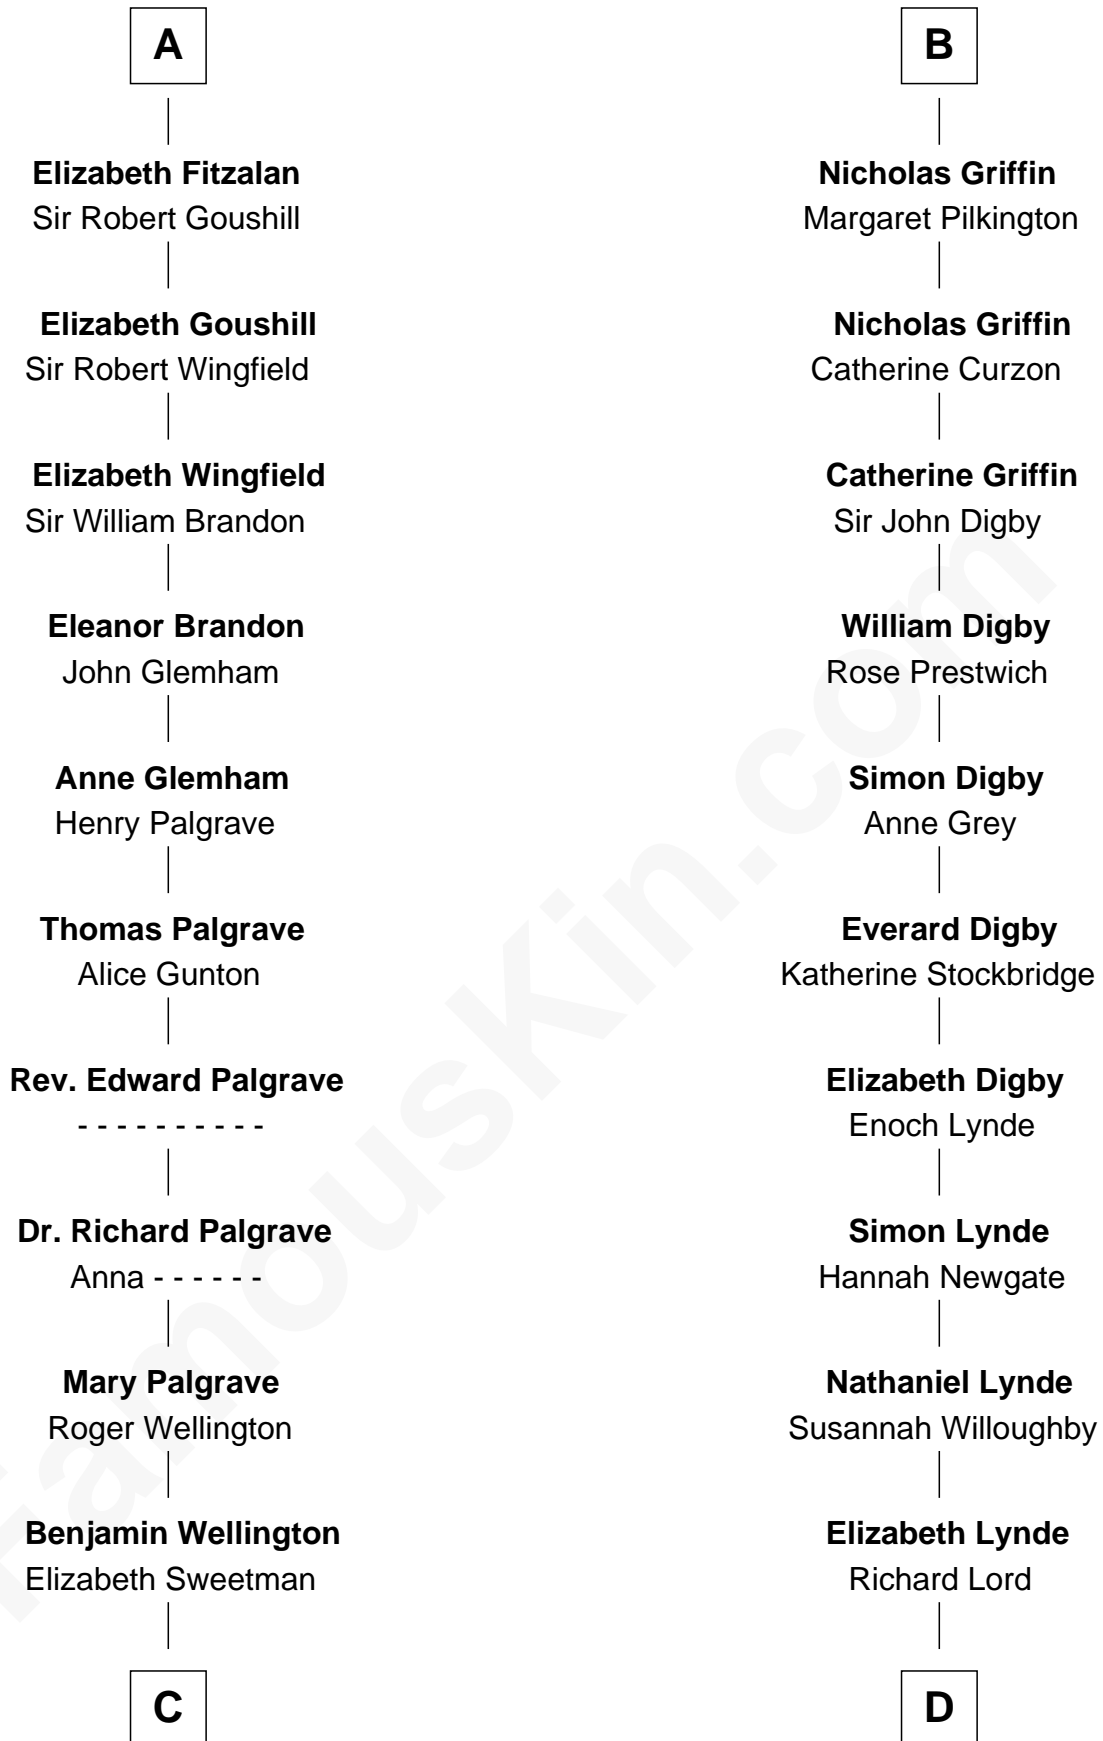

FamousKin.com

Relationship Chart of

Roger Sherman

Signer of the Declaration of Independence

18th cousin 3 times removed of

J.P. Morgan

American Banker and Art Collector

Roger le Bigod

Ida de Tony

C

Mehetable Wellington

William Sherman

Roger Sherman

Signer of Declaration of Independence

D

Lynde Lord

Lois Sheldon

Lynde Lord

Mary Lyman

Mary Sheldon Lord

John Pierpont

Juliet Pierpont

Junius Spencer Morgan

J.P. Morgan