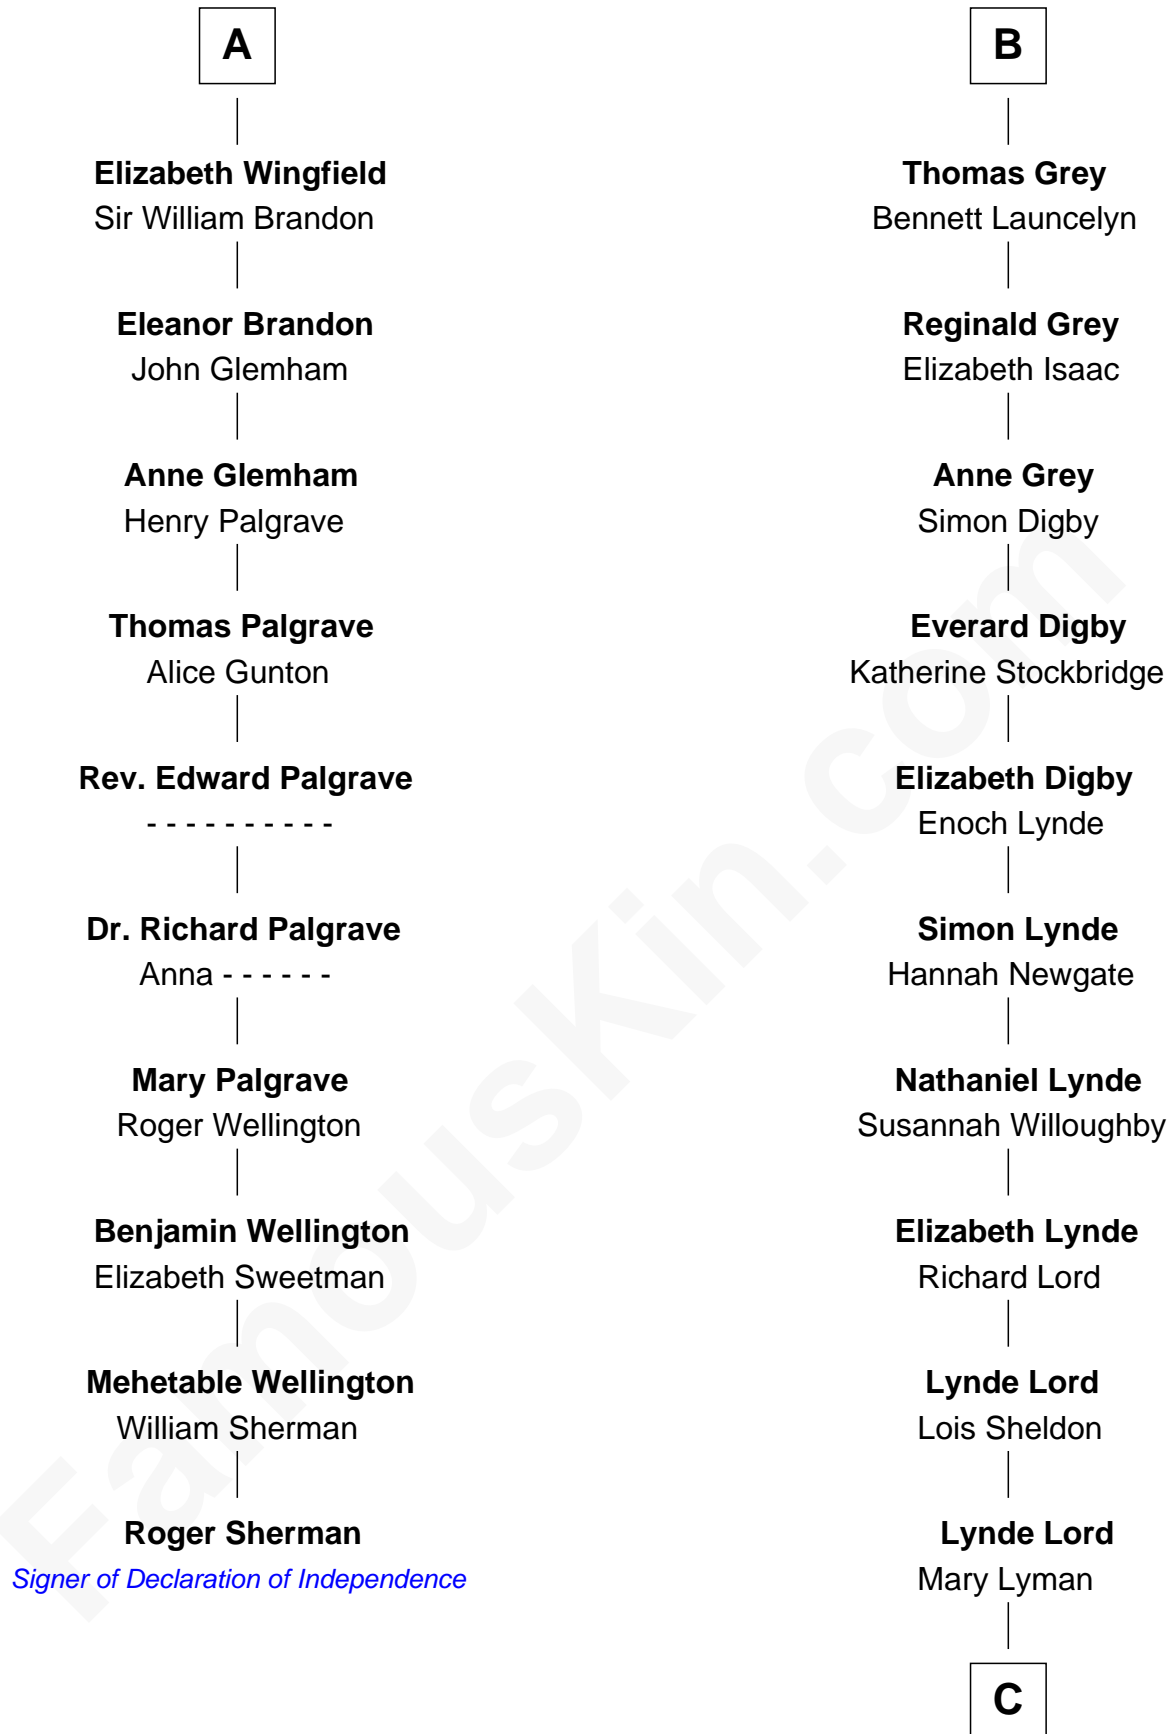

FamousKin.com

Relationship Chart of

Roger Sherman

Signer of the Declaration of Independence

16th cousin 3 times removed of

J.P. Morgan

American Banker and Art Collector

Sir Humphrey de Bohun

Eleanor de Bohun

Sir John de Verdun

Maud de Verdun

Sir John de Grey

Sir Roger de Grey

Elizabeth de Hastings

Sir Reynold de Grey

Eleanor le Strange

Sir Reynold Grey

Joan Astley

John Grey

Elizabeth - - - - -

Reginald Grey

Beatrice - - - - -

B

C

—
Mary Sheldon Lord

John Pierpont

—
Juliet Pierpont

Junius Spencer Morgan

—
J.P. Morgan

American Banker and Art Collector

FamousKin.com