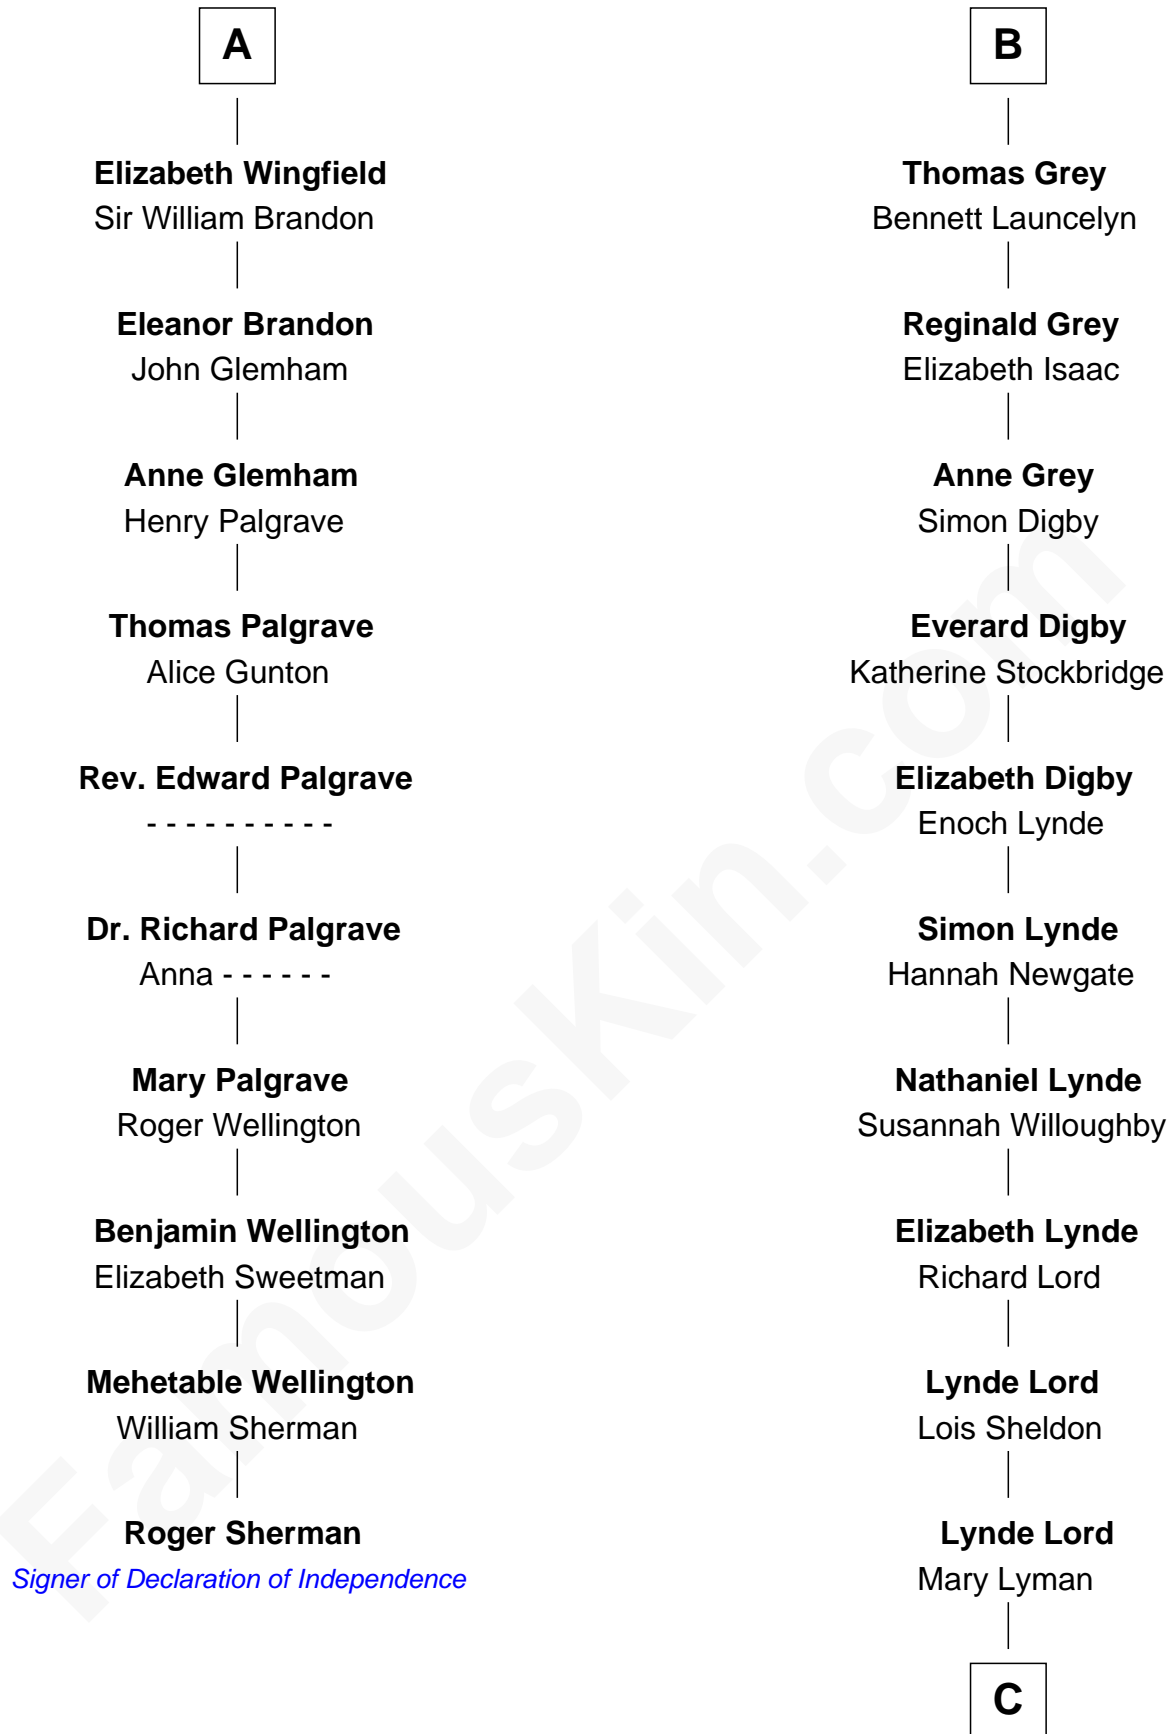

FamousKin.com

Relationship Chart of

Roger Sherman

Signer of the Declaration of Independence

16th cousin 3 times removed of

J.P. Morgan

American Banker and Art Collector

C

—
Mary Sheldon Lord

John Pierpont

—
Juliet Pierpont

Junius Spencer Morgan

—
J.P. Morgan

American Banker and Art Collector

FamousKin.com