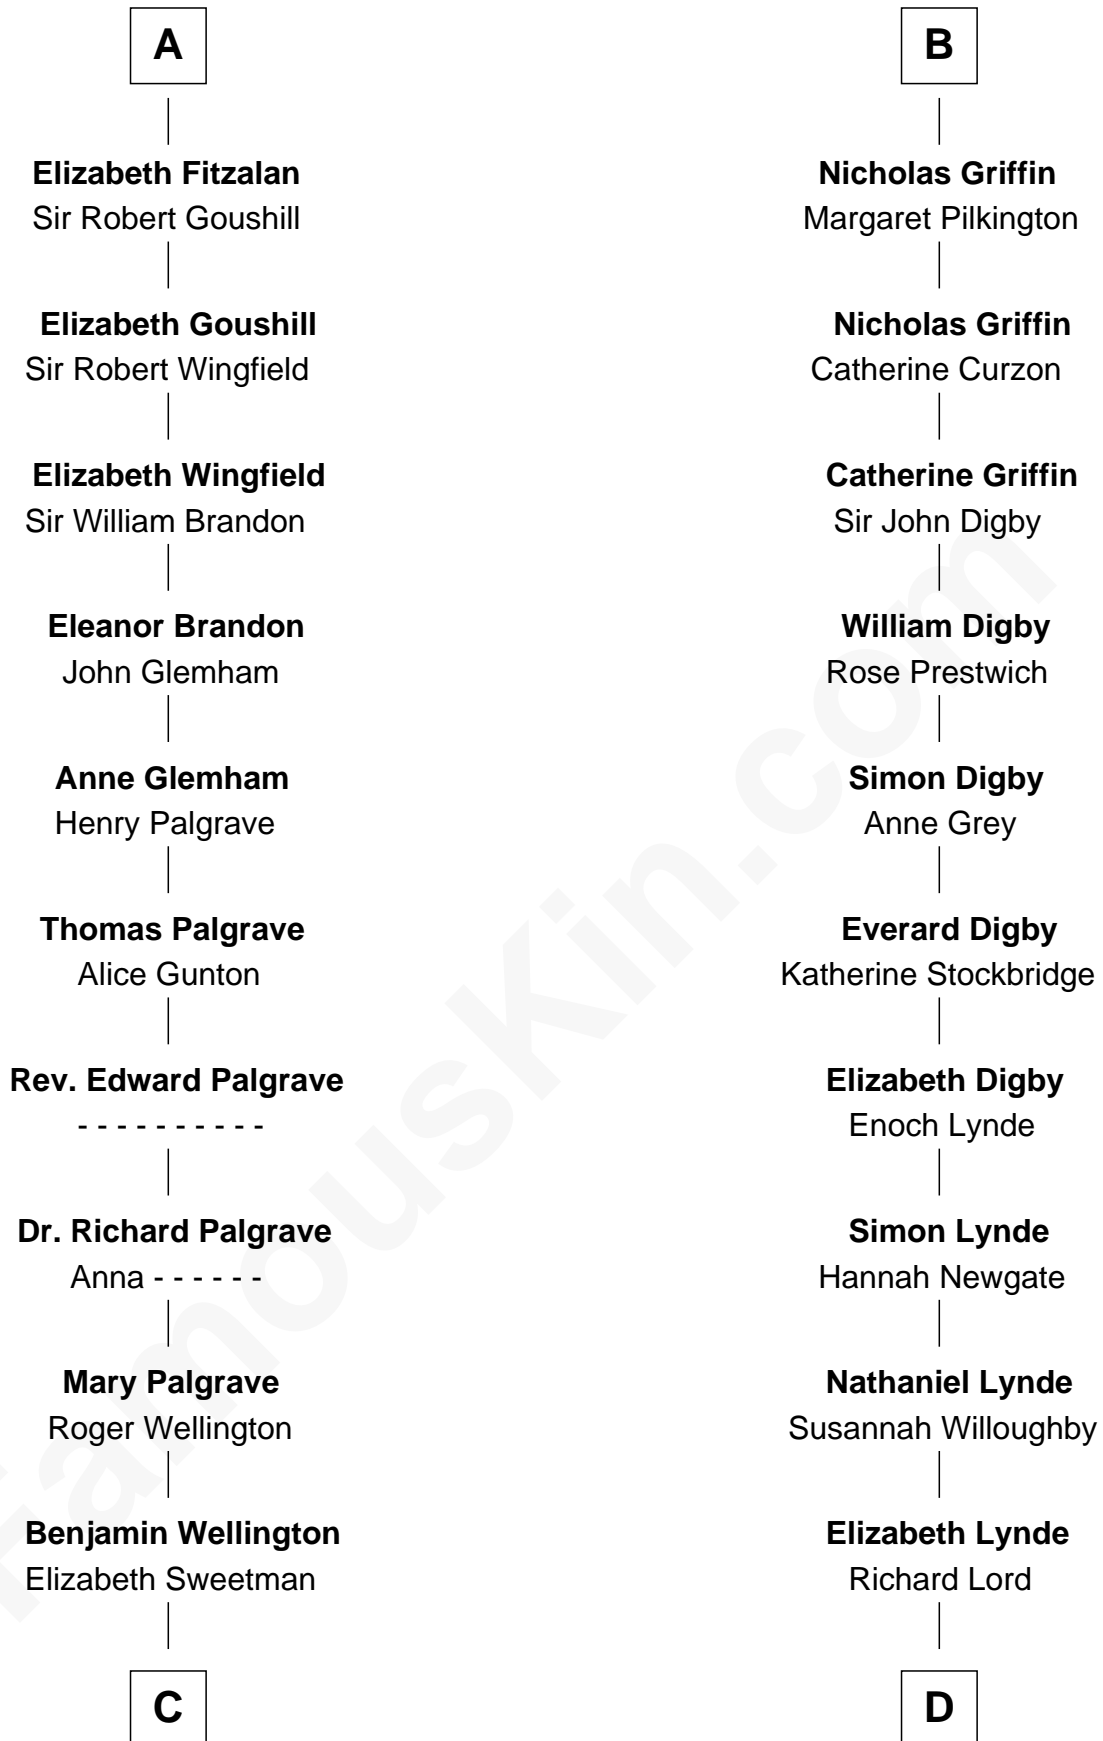

FamousKin.com

Relationship Chart of

Roger Sherman

Signer of the Declaration of Independence

18th cousin 3 times removed of

J.P. Morgan

American Banker and Art Collector

Hugh de Kevelioc
Bertrade de Montfort

C

Mehetable Wellington

William Sherman

Roger Sherman

Signer of Declaration of Independence

D

Lynde Lord

Lois Sheldon