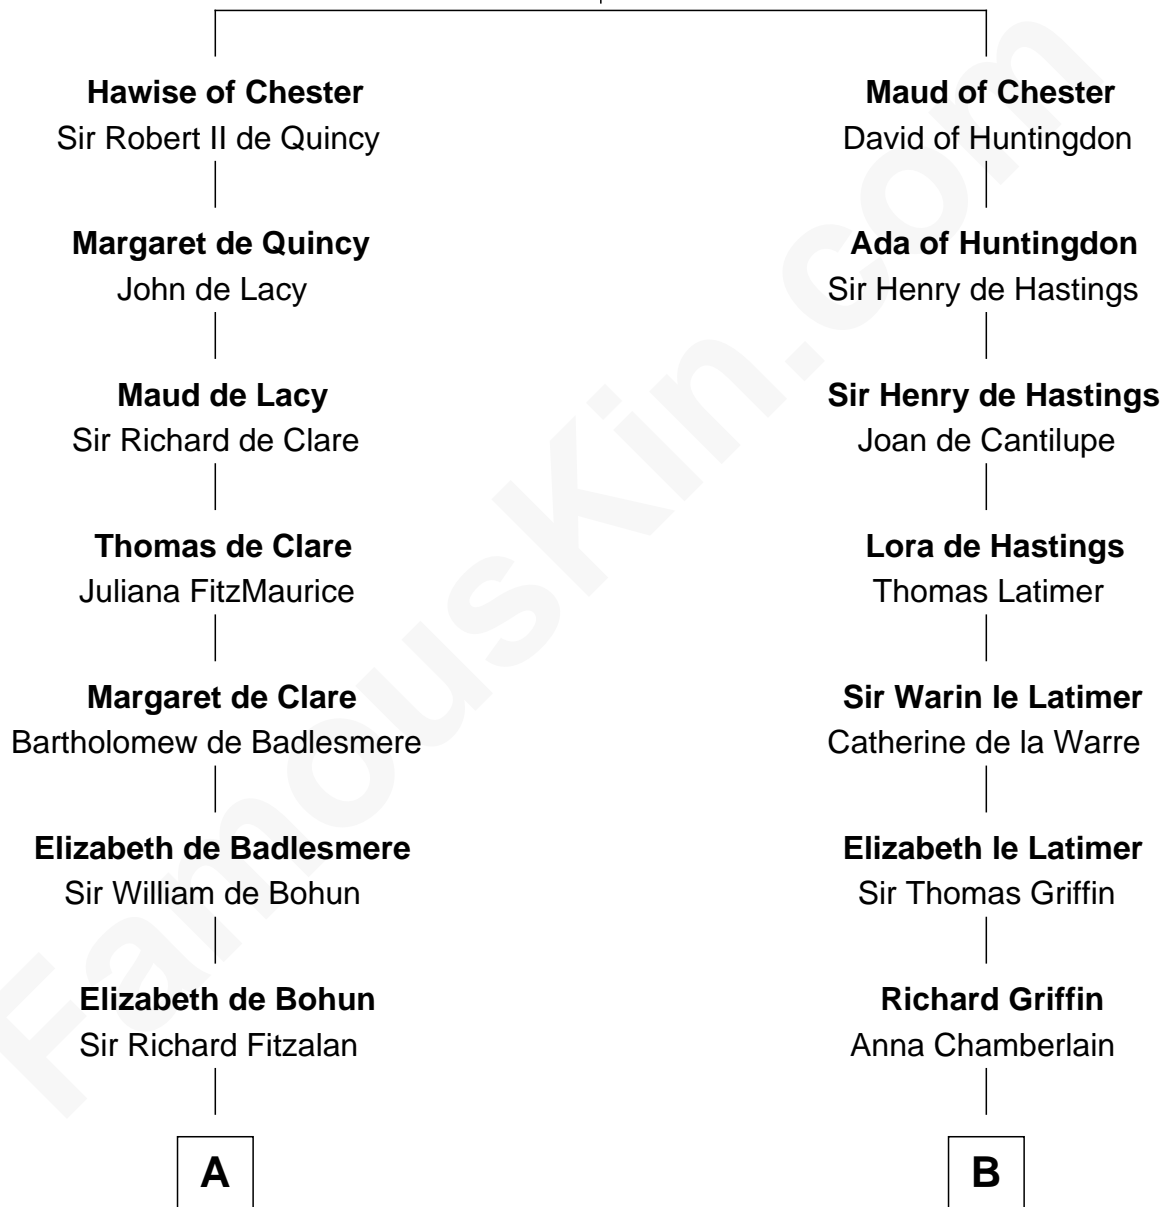

FamousKin.com

Relationship Chart of

Roger Sherman

Signer of the Declaration of Independence

18th cousin 3 times removed of

J.P. Morgan

American Banker and Art Collector

Hugh de Kevelioc
Bertrade de Montfort

C

Mehetable Wellington

William Sherman

Roger Sherman

Signer of Declaration of Independence

D

Lynde Lord

Lois Sheldon