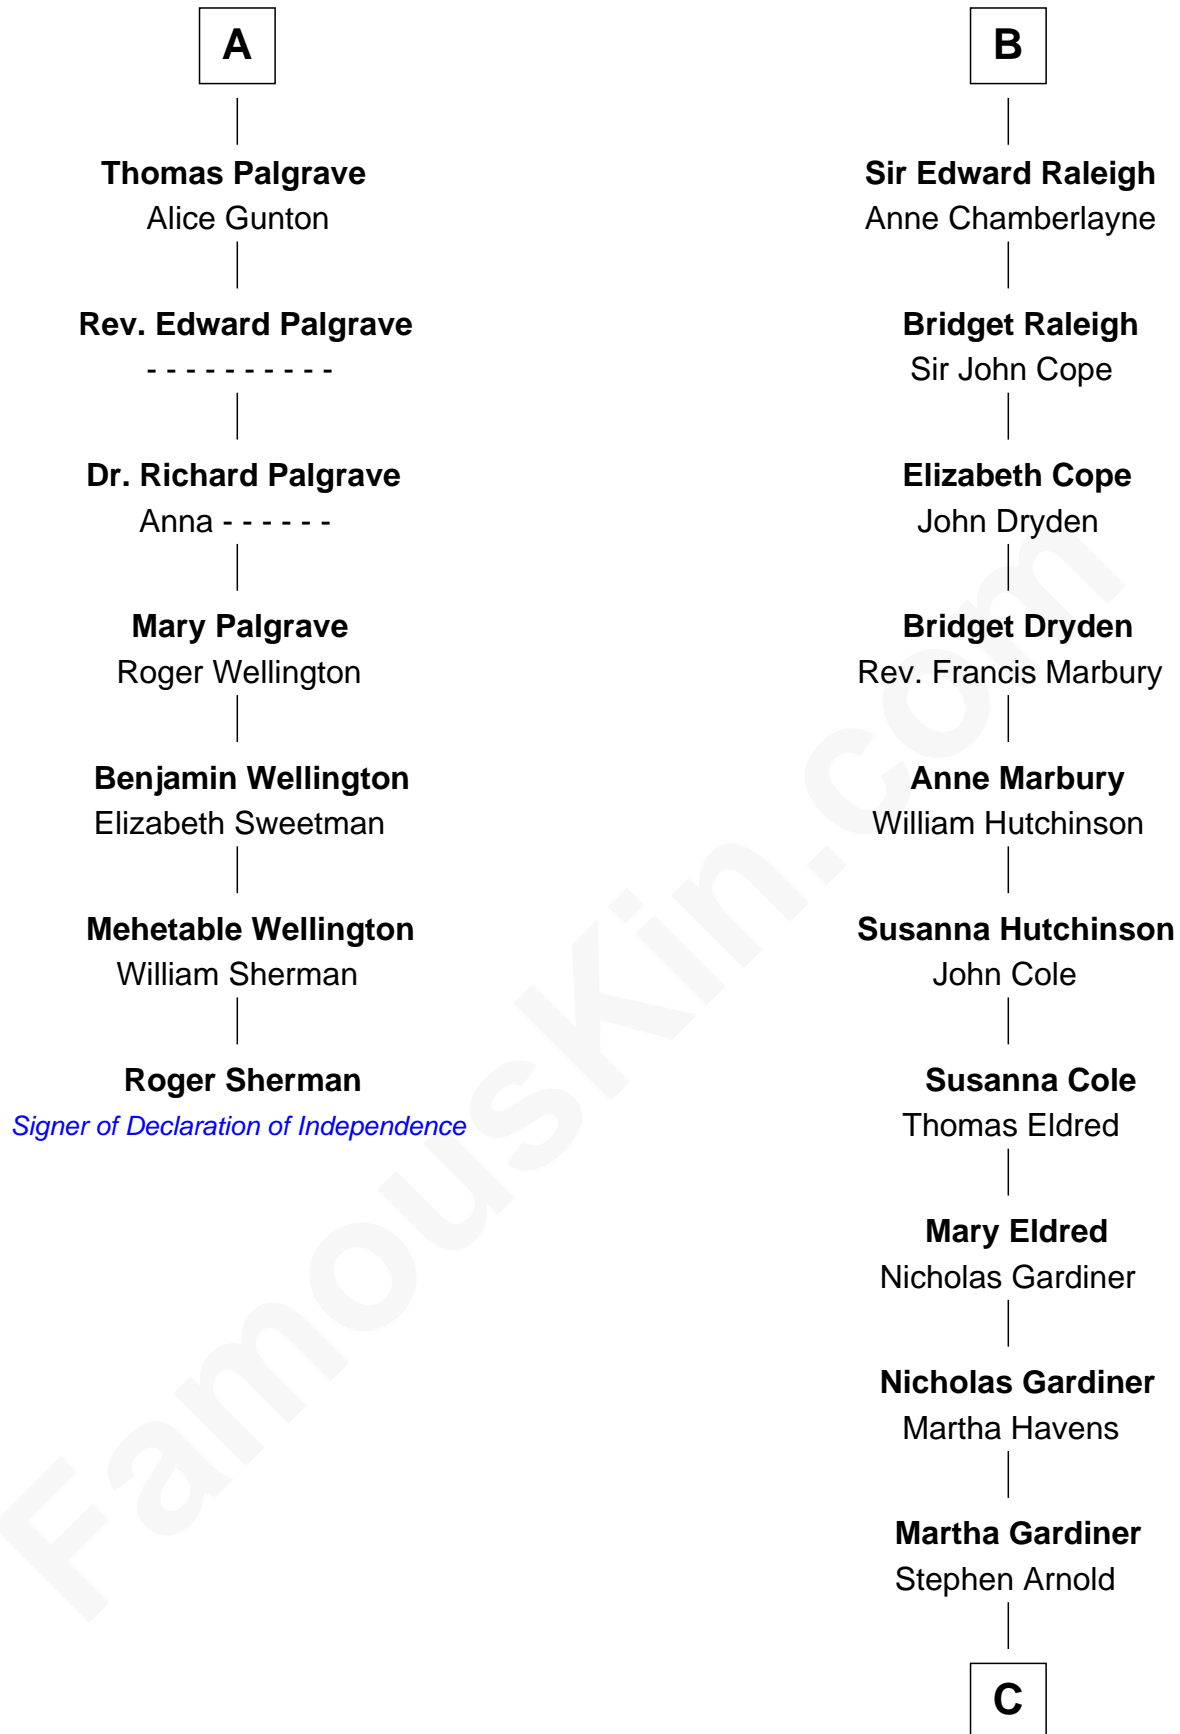

FamousKin.com

Relationship Chart of

Roger Sherman

Signer of the Declaration of Independence

13th cousin 6 times removed of

Stephen A. Douglas

Participated in Lincoln-Douglas Debates

Humphrey de Bohun
Elizabeth Plantagenet

Sir William de Bohun
Elizabeth de Badlesmere

Elizabeth de Bohun
Sir Richard Fitzalan

Elizabeth Fitzalan
Sir Robert Goushill

Elizabeth Goushill
Sir Robert Wingfield

Elizabeth Wingfield
Sir William Brandon

Eleanor Brandon
John Glemham

Anne Glemham
Henry Palgrave

A

Eleanor de Bohun
Sir James le Boteler

Pernel le Boteler
Sir Gilbert Talbot

Sir Richard Talbot
Ankaret le Strange

Mary Talbot
Sir Thomas Greene

Sir Thomas Greene
Phillippa Ferrers

Elizabeth Greene
William Raleigh

Sir Edward Raleigh
Margaret Verney

B

C

Martha Arnold
Benajah Douglass

Dr. Stephen Arnold Douglass
Sarah Fiske

Stephen A. Douglas
[The Lincoln-Douglas Debates](#)

FamousKin.com