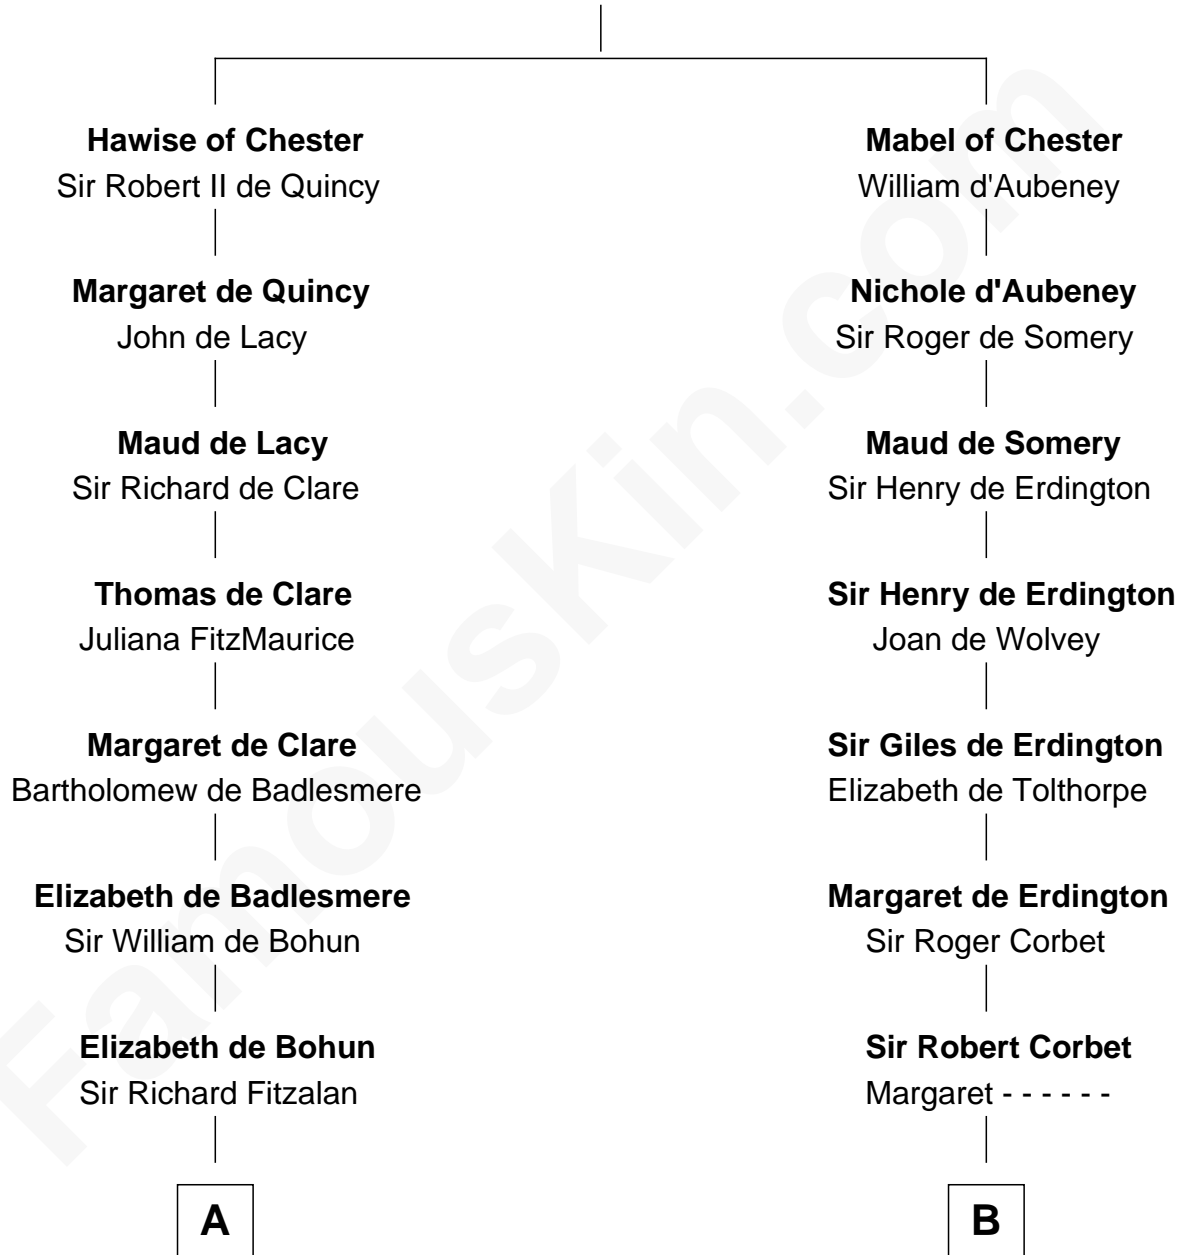

## Relationship Chart of

### Roger Sherman

*Signer of the Declaration of Independence*

18th cousin 3 times removed of

### John Davis Long

*32nd Governor of Massachusetts*

**Hugh de Kevelioc**  
Bertrade de Montfort

**C**

**Mehetable Wellington**

William Sherman

**Roger Sherman**

*Signer of Declaration of Independence*

**D**

**Simon Davis**

Hannah Gates

**David Davis**

Abigail Brown

**Simon Davis**

Persis Temple

**Julia Temple Davis**