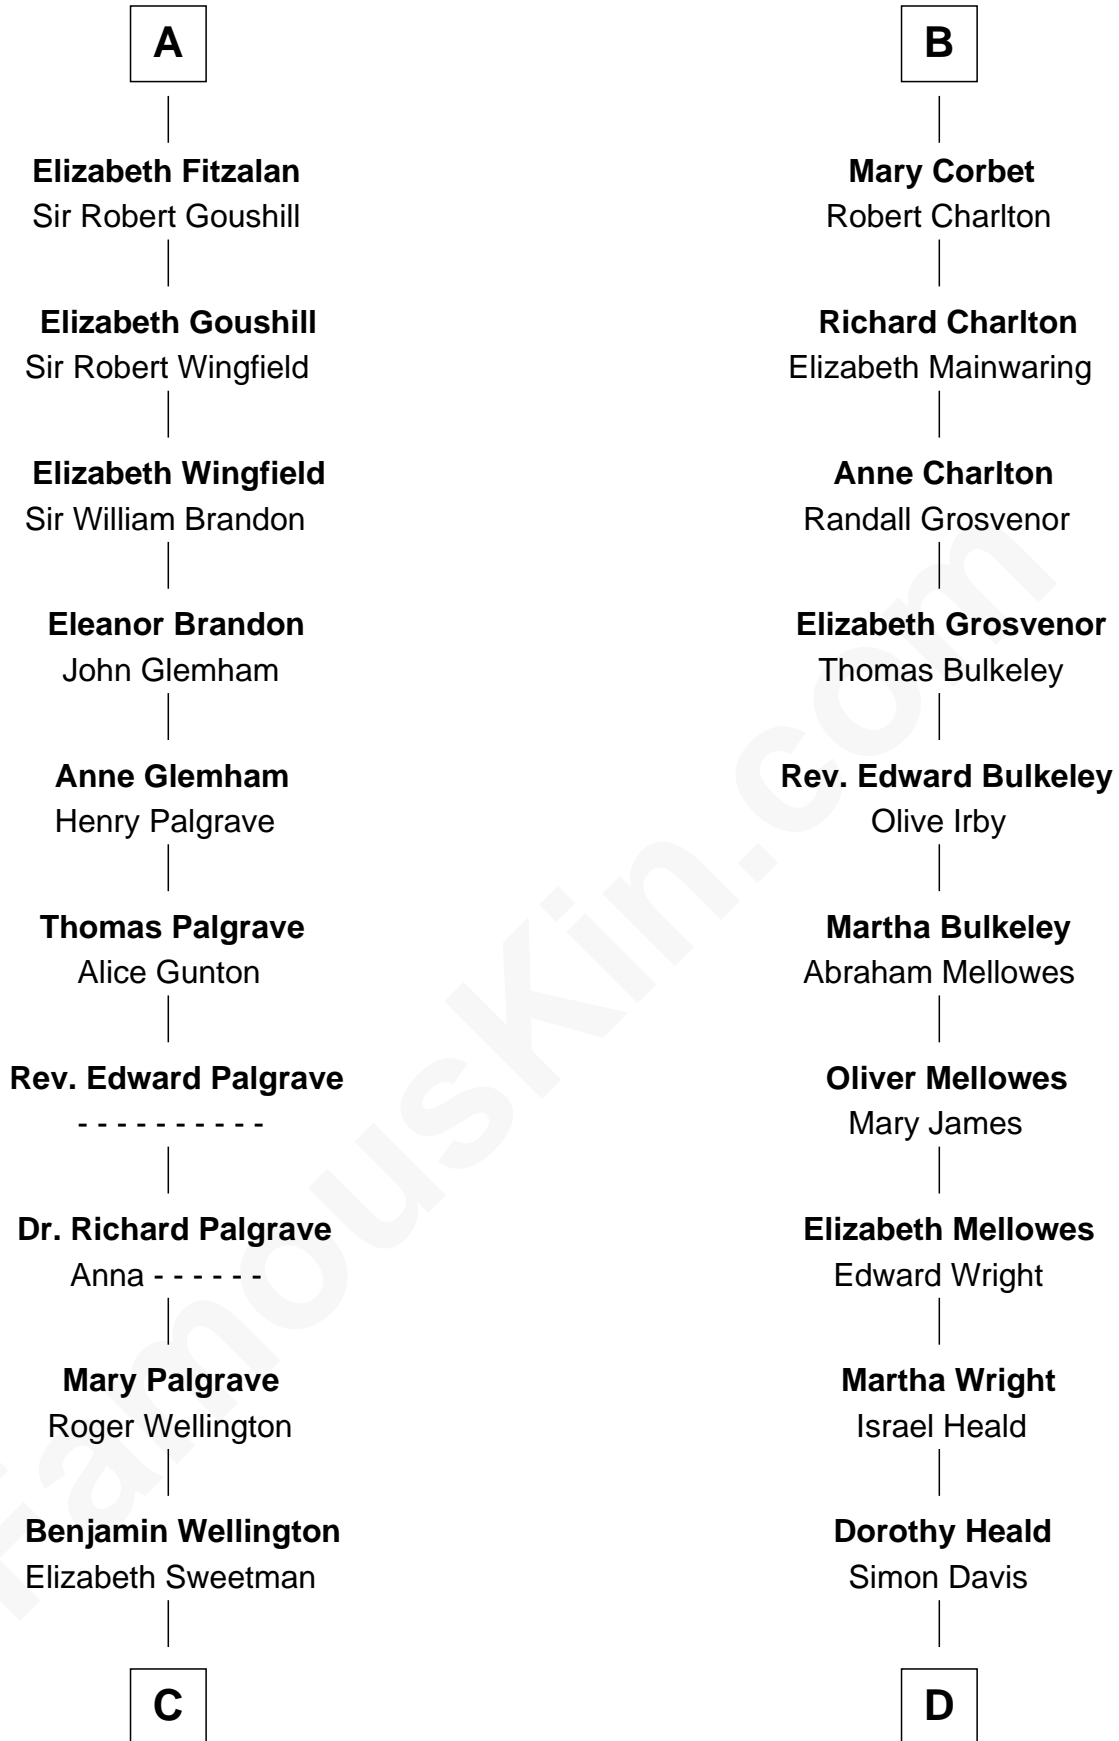

## Relationship Chart of

### Roger Sherman

*Signer of the Declaration of Independence*

18th cousin 3 times removed of

### John Davis Long

*32nd Governor of Massachusetts*

**Hugh de Kevelioc**  
Bertrade de Montfort

**C**

**Mehetable Wellington**

William Sherman

**Roger Sherman**

*Signer of Declaration of Independence*

**D**

**Simon Davis**

Hannah Gates

**David Davis**

Abigail Brown

**Simon Davis**

Persis Temple

**Julia Temple Davis**