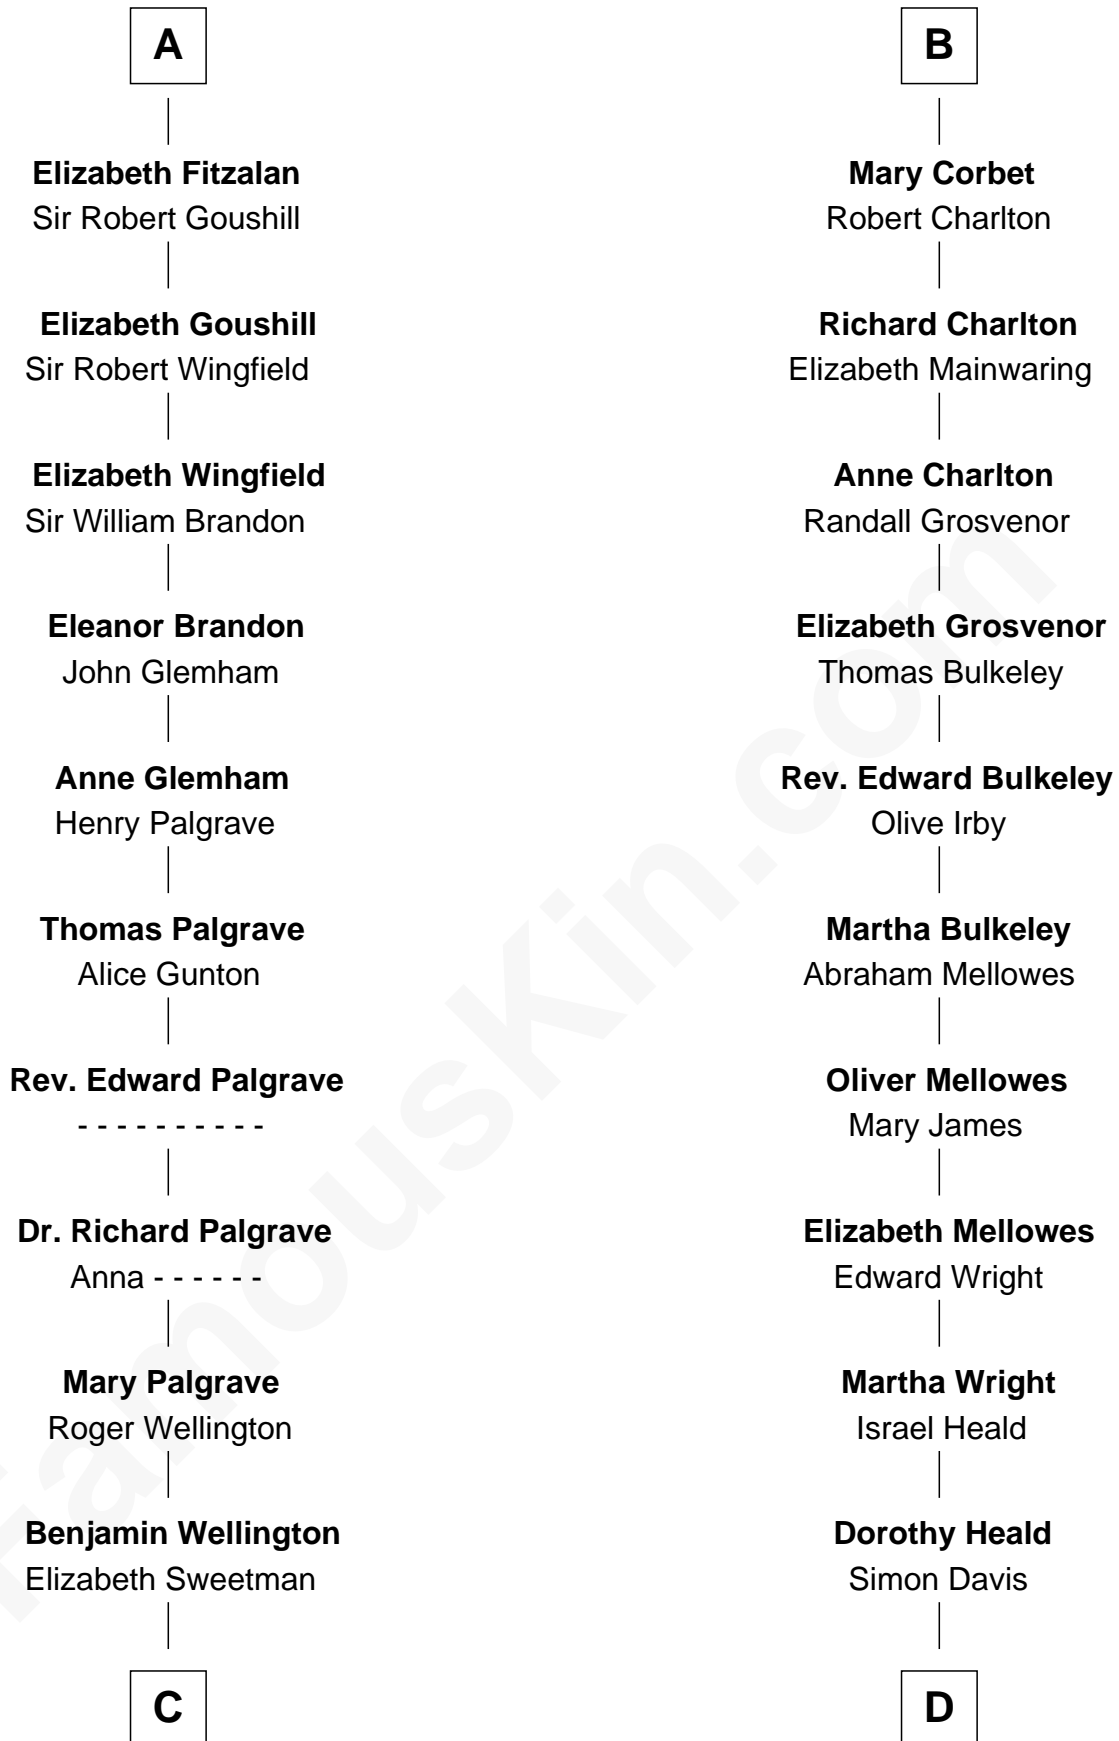

FamousKin.com

Relationship Chart of

Roger Sherman

Signer of the Declaration of Independence

18th cousin 3 times removed of

John Davis Long

32nd Governor of Massachusetts

C

Mehetable Wellington

William Sherman

Roger Sherman

Signer of Declaration of Independence

D

Simon Davis

Hannah Gates

David Davis