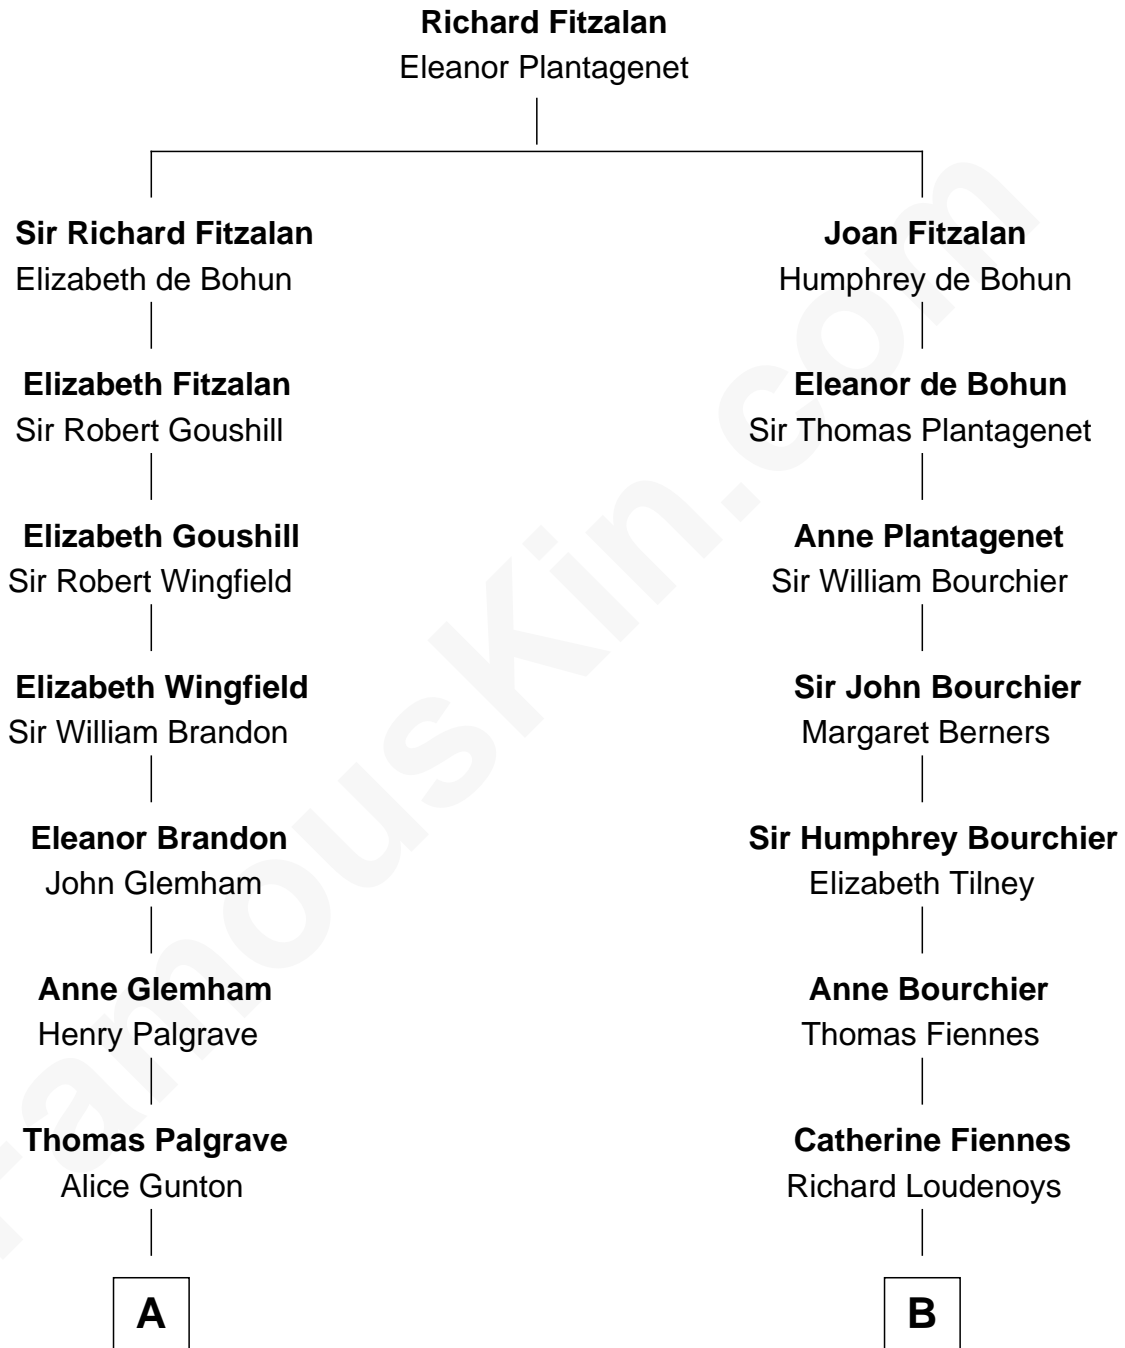

# FamousKin.com

## Relationship Chart of

### Roger Sherman

*Signer of the Declaration of Independence*

12th cousin 7 times removed of

**Frank Lloyd Wright**  
*American Architect*

**C**

Rev. David Wright

Abigail Goddard

William Carey Wright