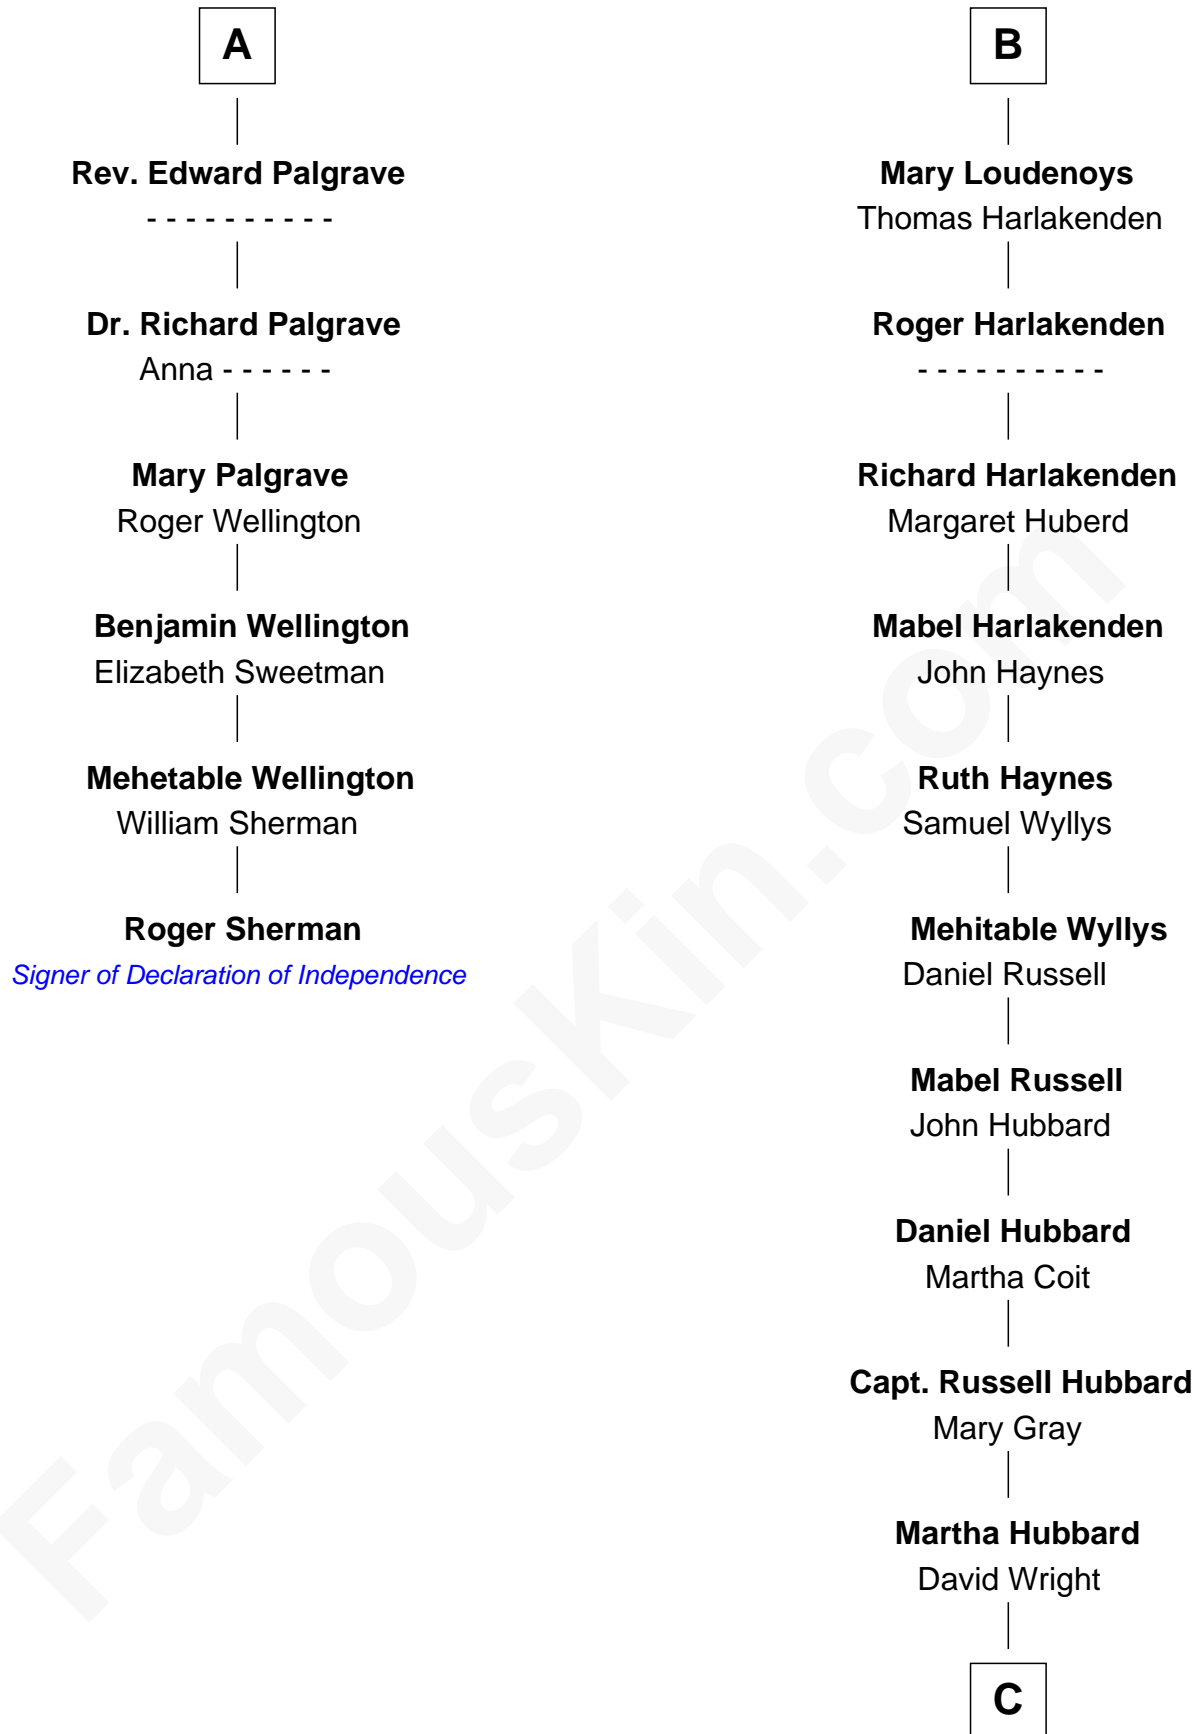

## Relationship Chart of

### Roger Sherman

*Signer of the Declaration of Independence*

12th cousin 7 times removed of

**Frank Lloyd Wright**  
*American Architect*

**C**

Rev. David Wright

Abigail Goddard

William Carey Wright