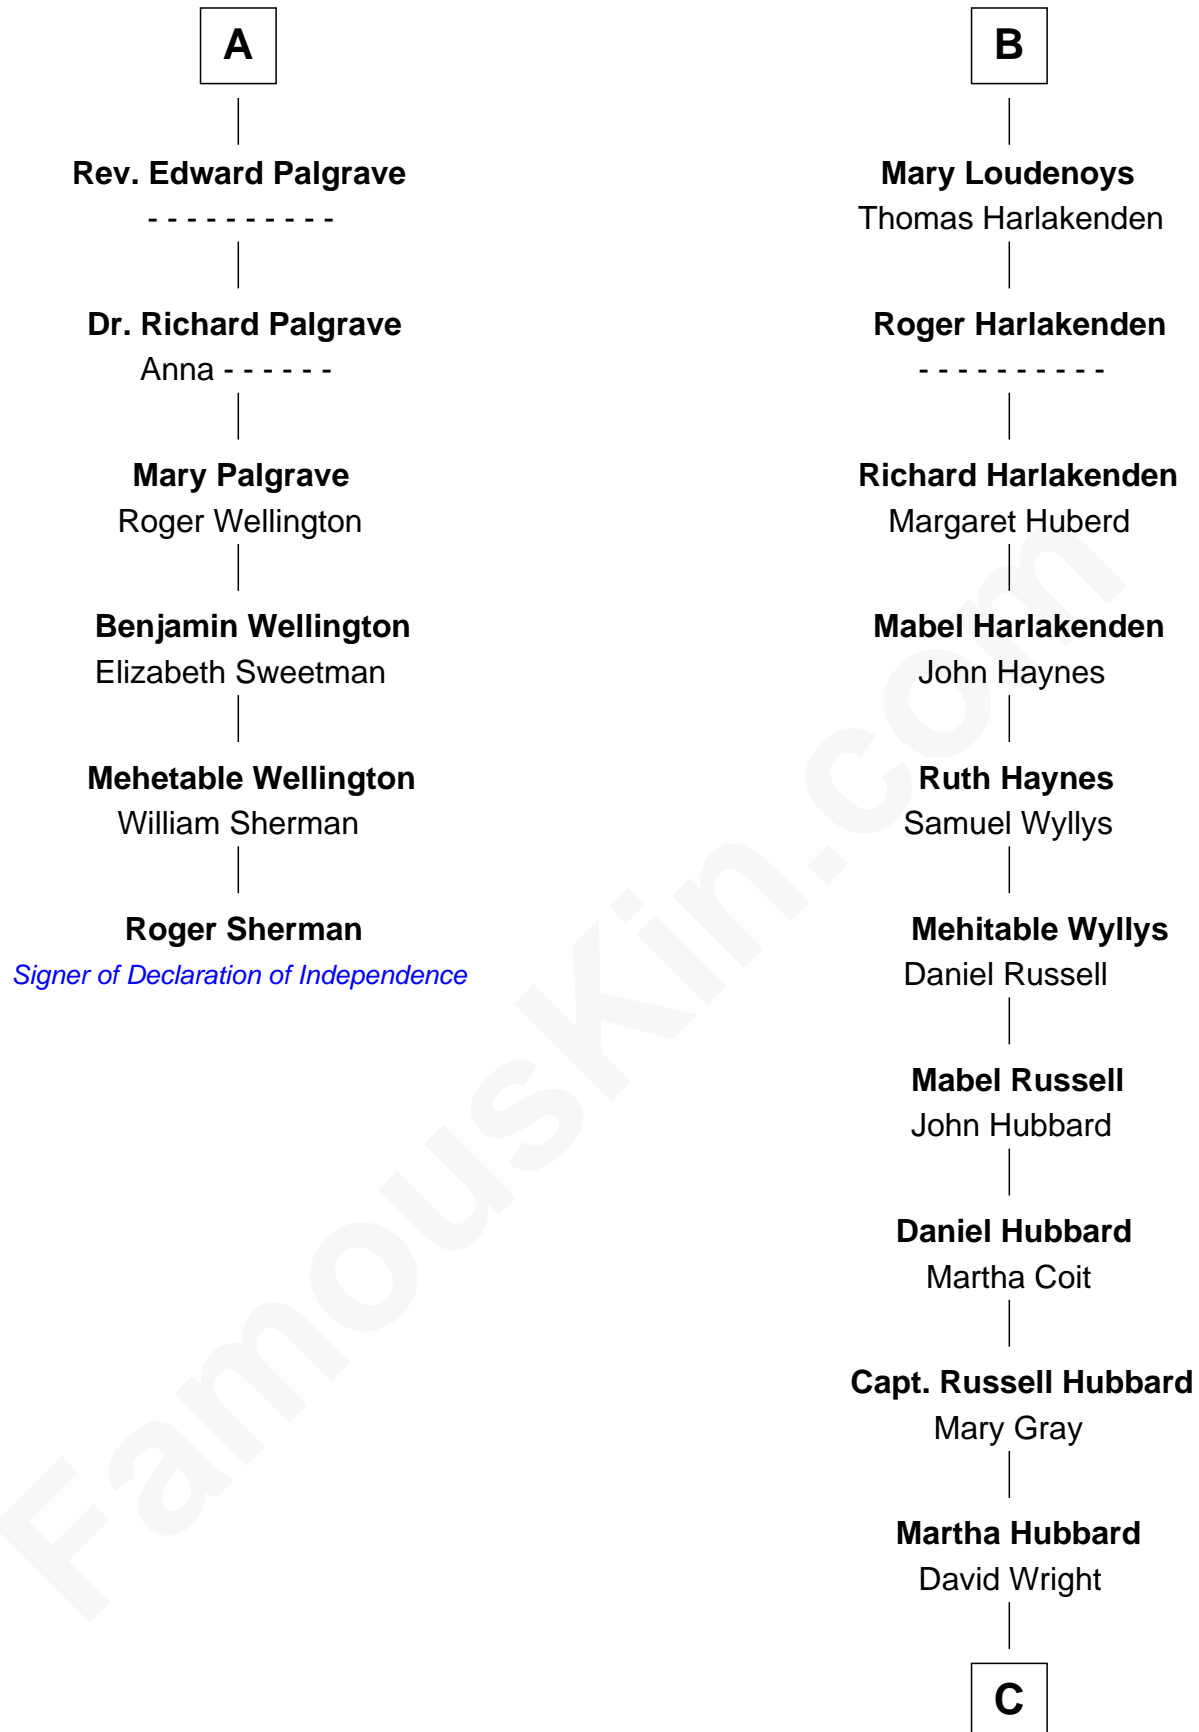

FamousKin.com

Relationship Chart of

Roger Sherman

Signer of the Declaration of Independence

12th cousin 7 times removed of

Frank Lloyd Wright
American Architect

Sir William de Bohun
Elizabeth de Badlesmere

C

Rev. David Wright

Abigail Goddard

William Carey Wright

Anna Lloyd Jones

Frank Lloyd Wright

American Architect

FamousKin.com