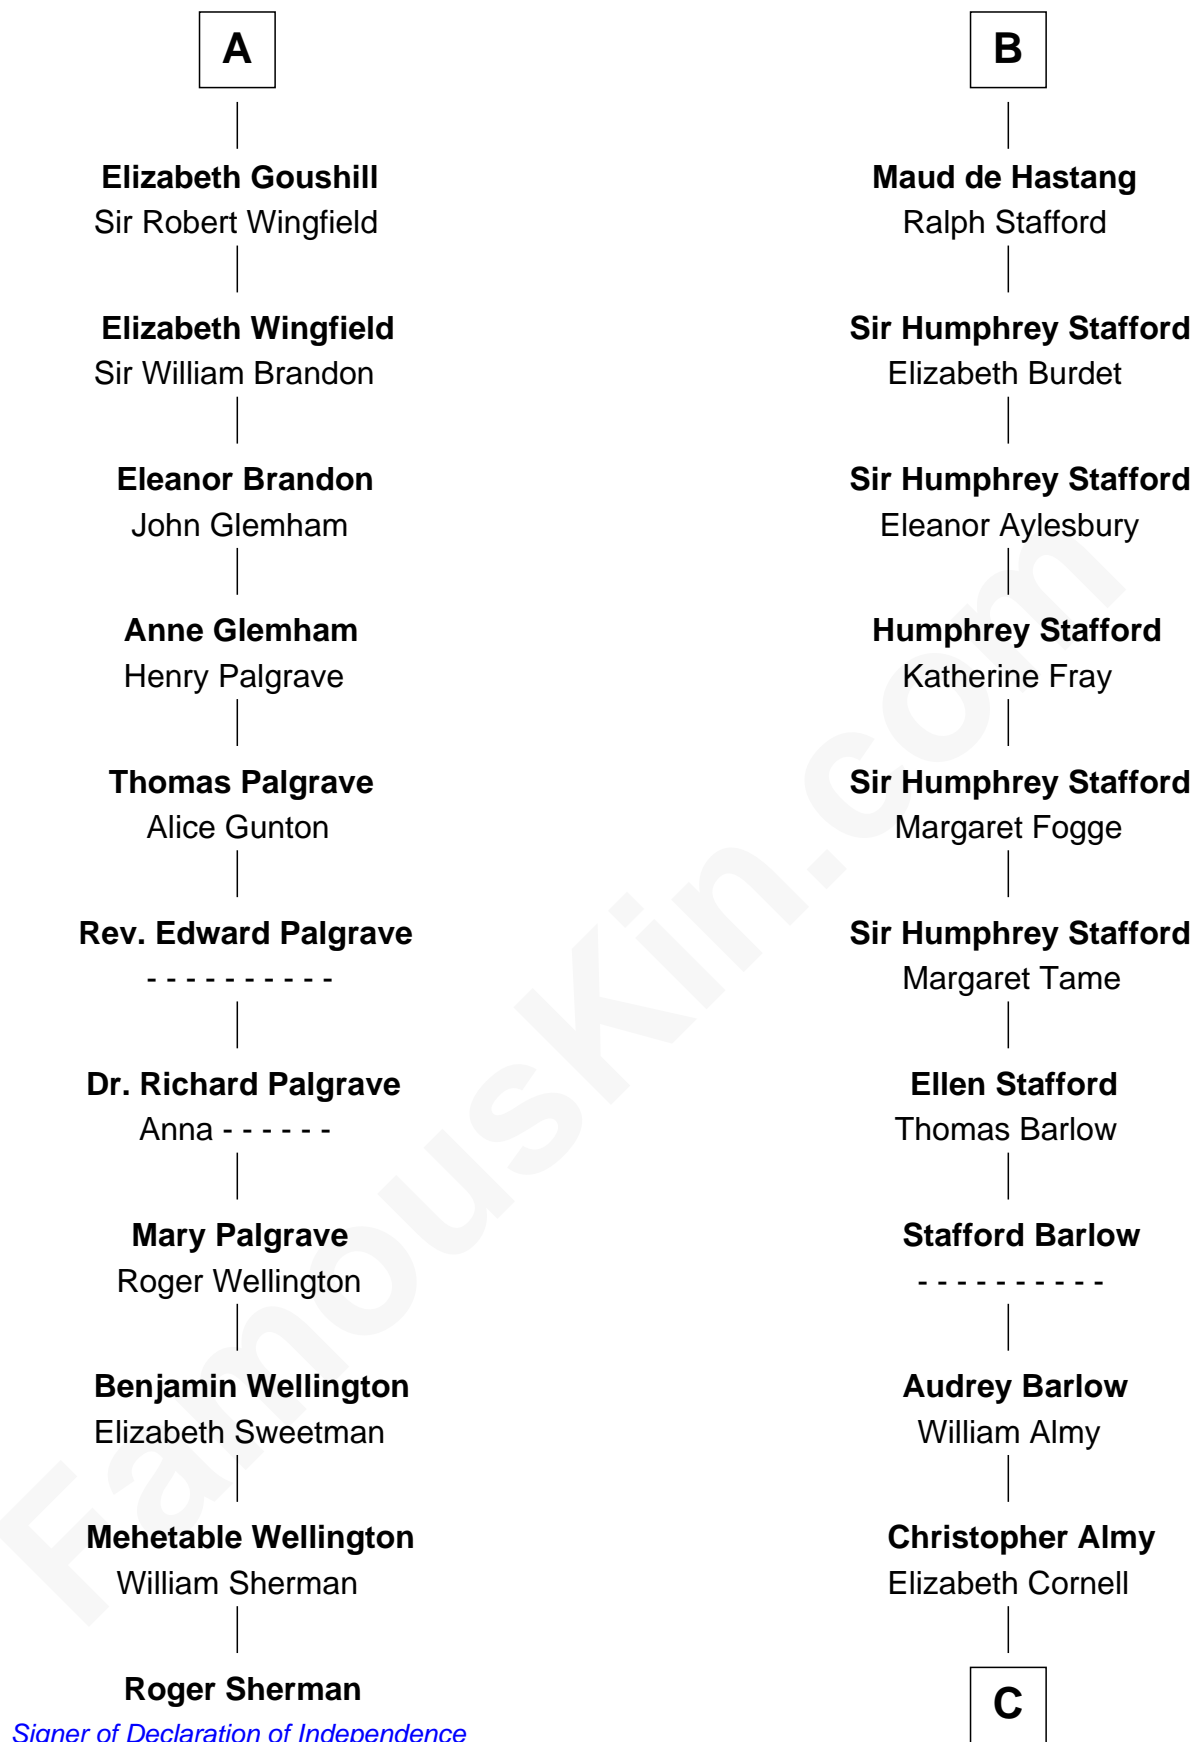

FamousKin.com

Relationship Chart of

Roger Sherman

Signer of the Declaration of Independence

17th cousin 2 times removed of

William Ellery

Signer of the Declaration of Independence

C

Col. Job Almy

Ann Lawton

Elizabeth Almy

William Ellery

William Ellery

Signer of Declaration of Independence

FamousKin.com