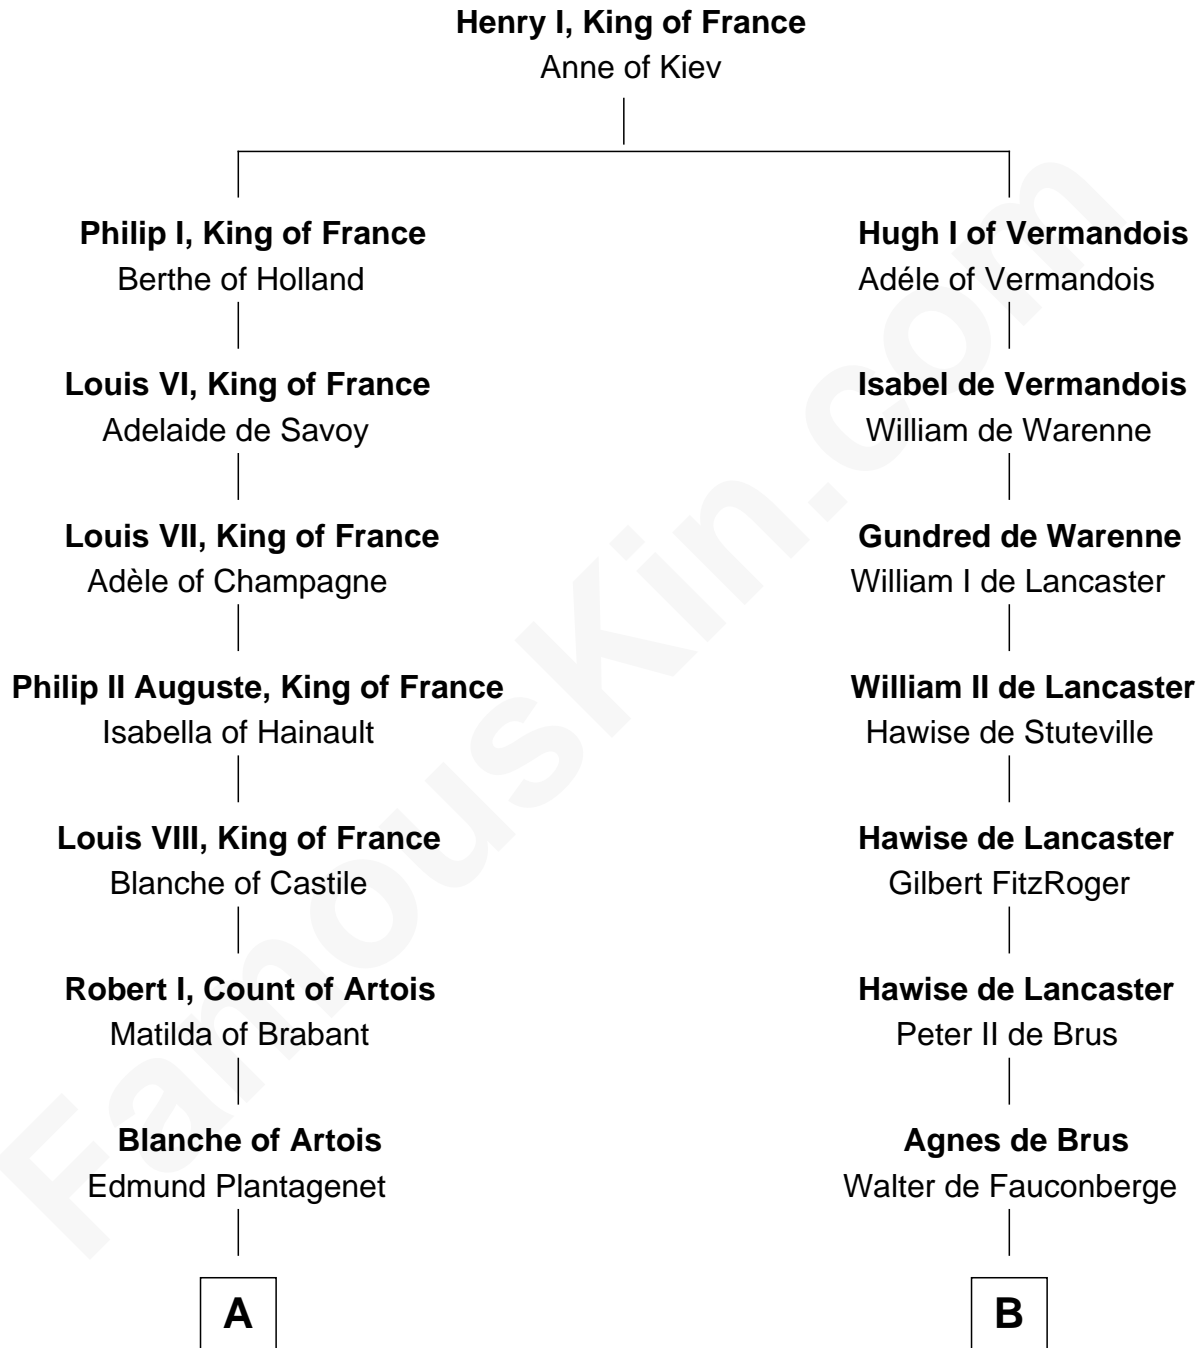

## Relationship Chart of

**Roger Sherman**

*Signer of the Declaration of Independence*

21st cousin of

**William Ellery**

*Signer of the Declaration of Independence*

**C**

**Dr. Richard Palgrave**

Anna - - - - -

**Mary Palgrave**

Roger Wellington

**Benjamin Wellington**

Elizabeth Sweetman

**Mehetable Wellington**

William Sherman

**Roger Sherman**