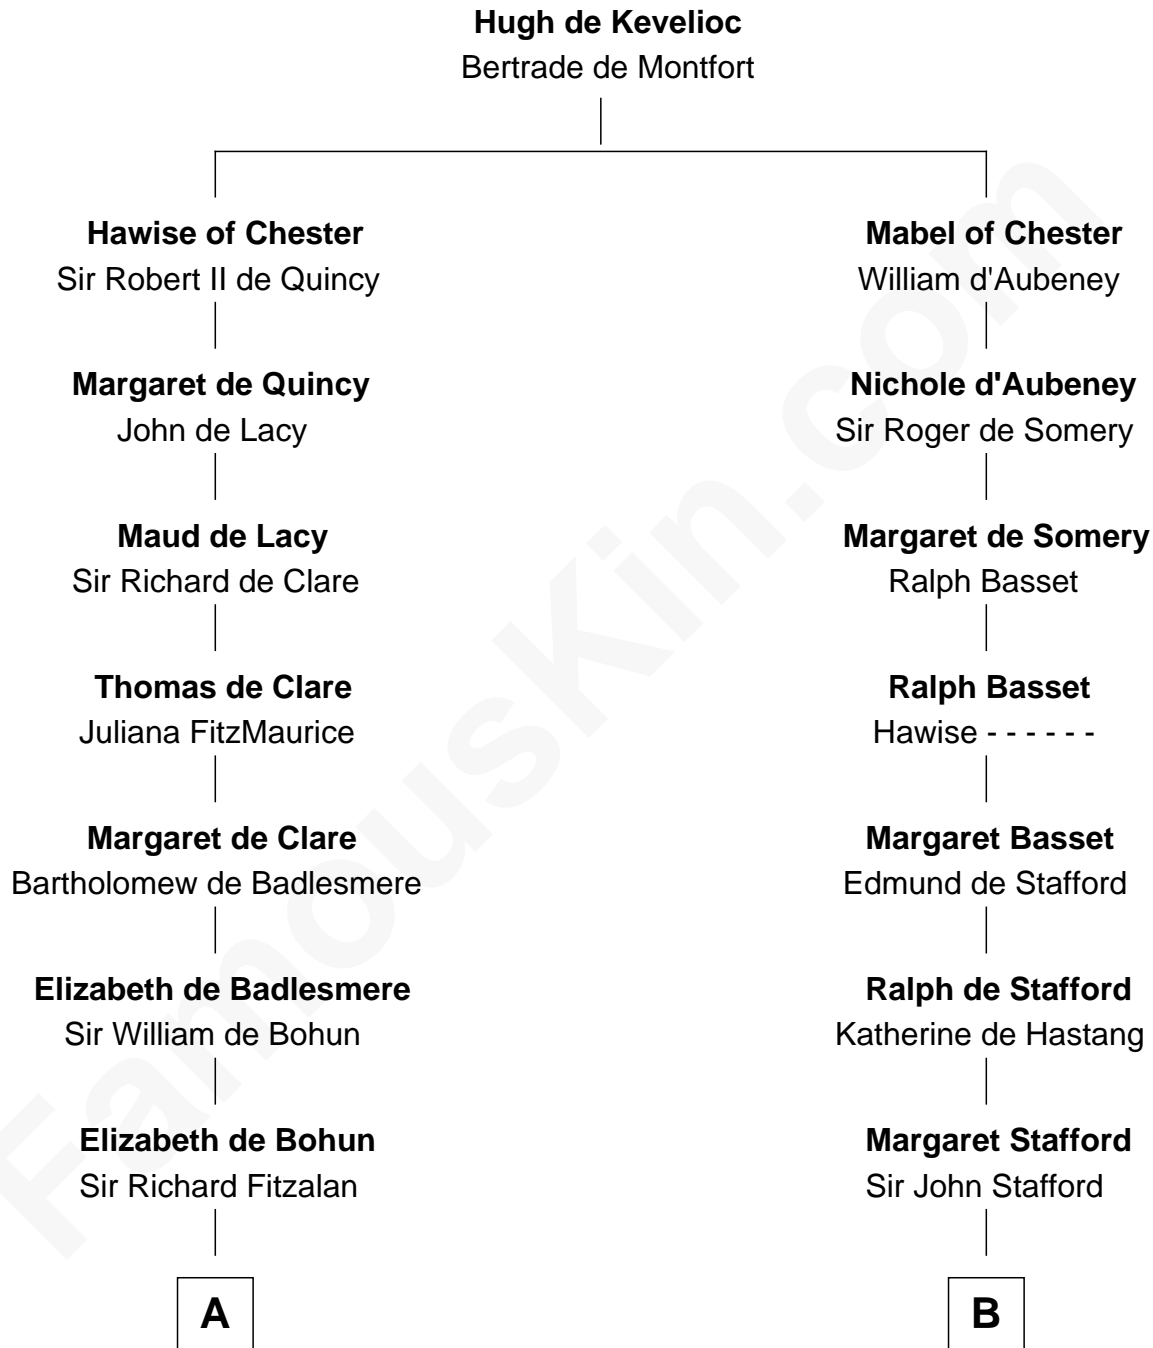

FamousKin.com

Relationship Chart of

Roger Sherman

Signer of the Declaration of Independence

18th cousin 1 time removed of

William Ellery

Signer of the Declaration of Independence

C

Mehetable Wellington

William Sherman

Roger Sherman

Signer of Declaration of Independence

D

Col. Job Almy

Ann Lawton

Elizabeth Almy