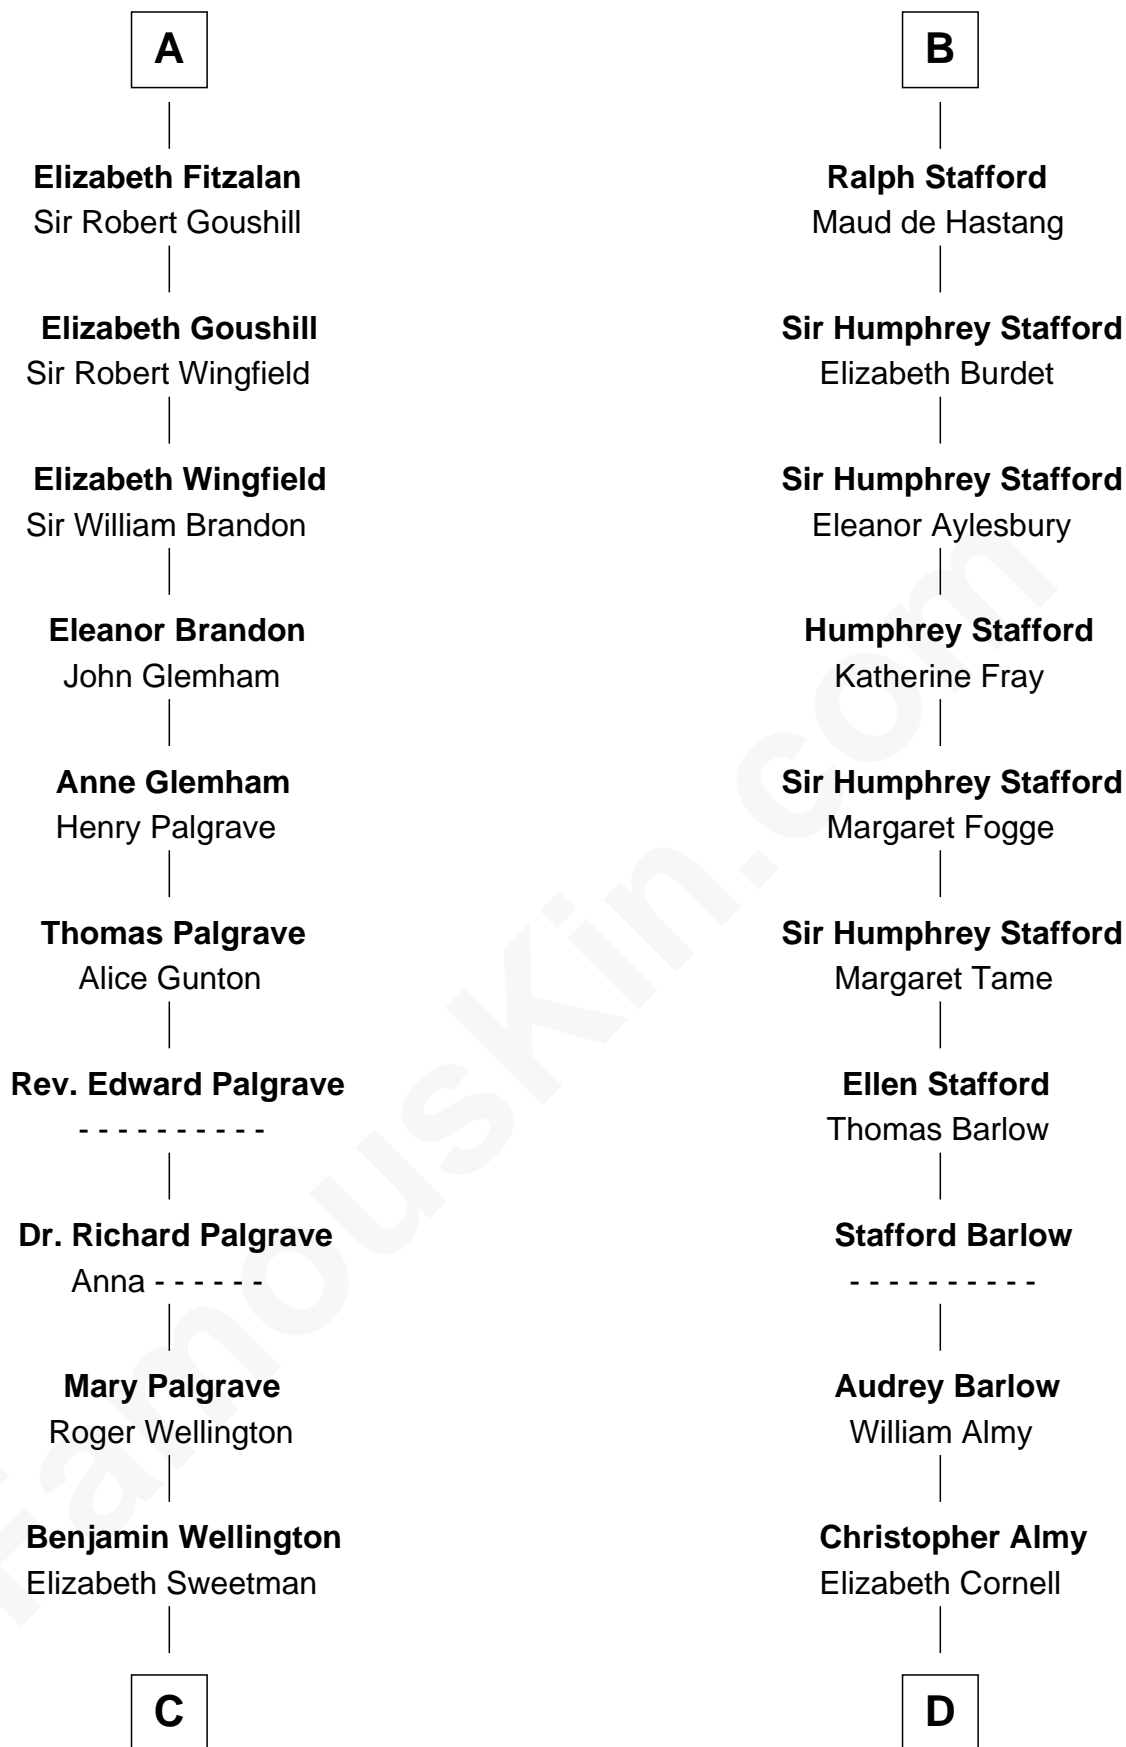

FamousKin.com

Relationship Chart of

Roger Sherman

Signer of the Declaration of Independence

18th cousin 1 time removed of

William Ellery

Signer of the Declaration of Independence

C

Mehetable Wellington

William Sherman

Roger Sherman

Signer of Declaration of Independence

D

Col. Job Almy

Ann Lawton

Elizabeth Almy