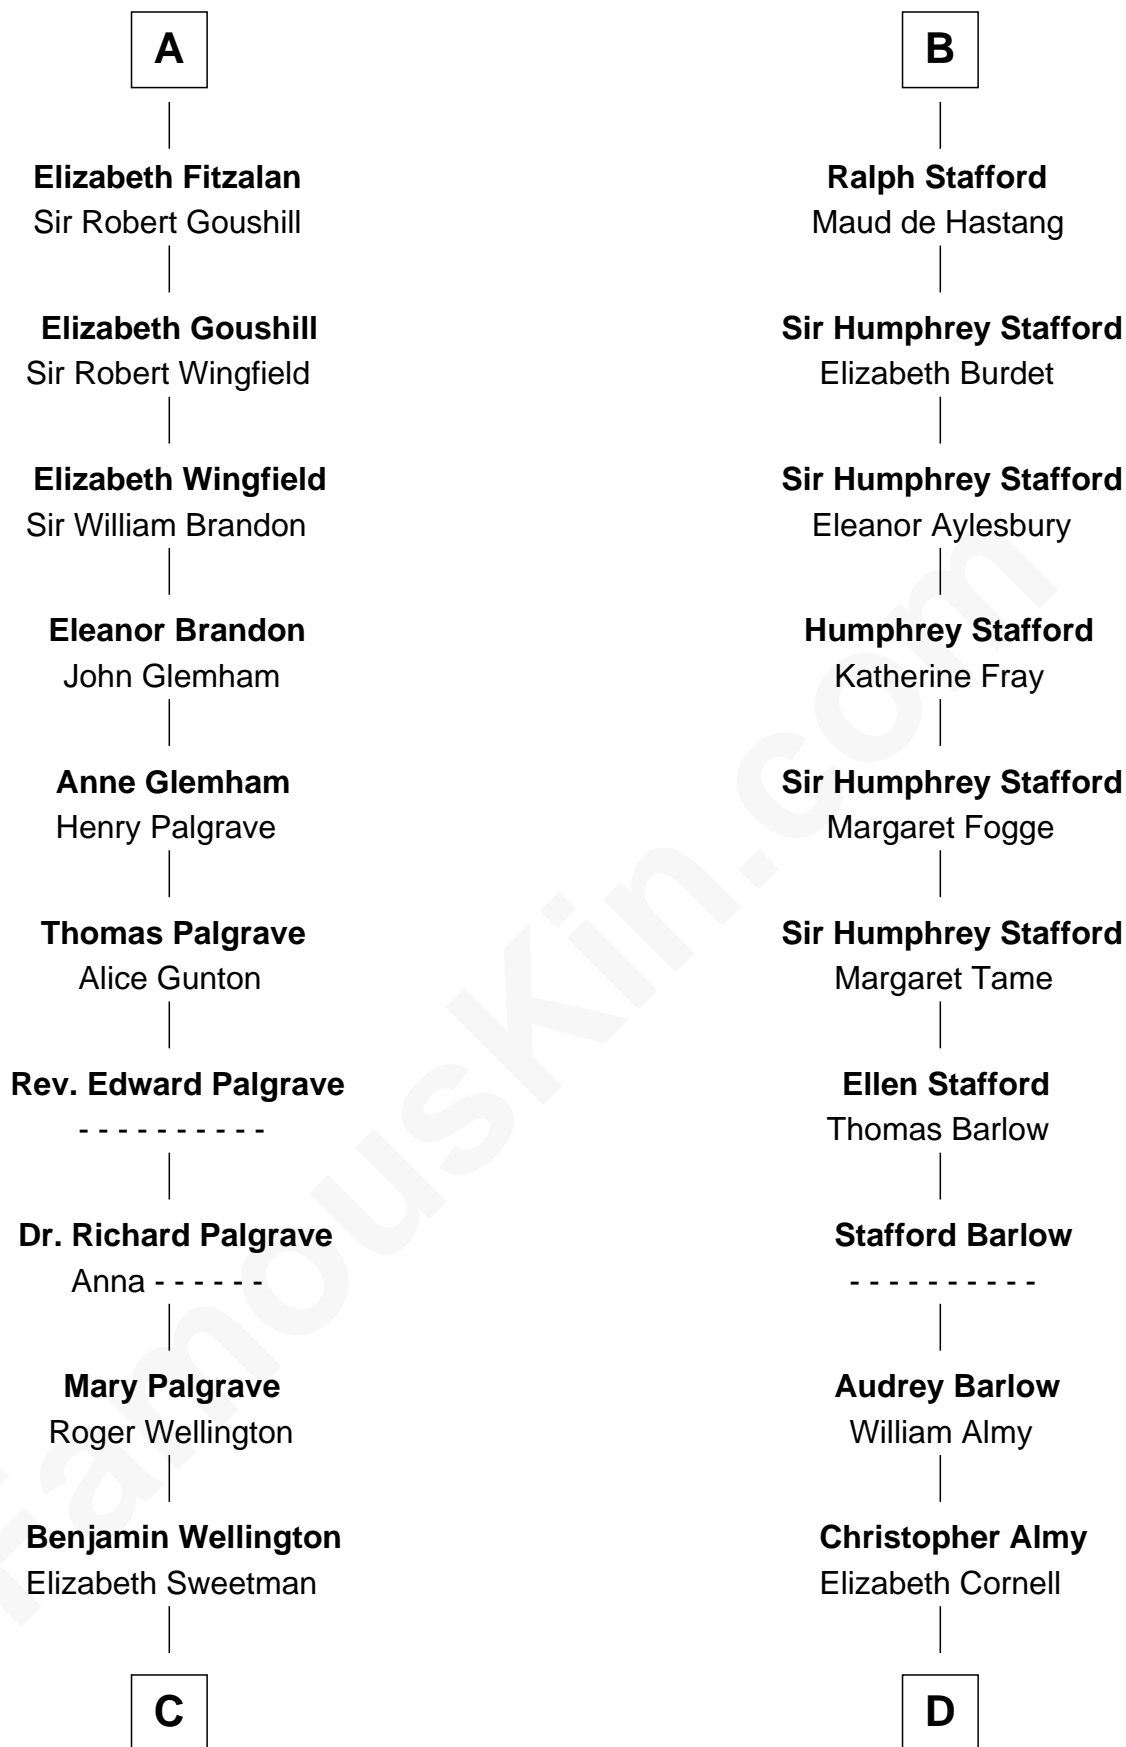

## Relationship Chart of

### Roger Sherman

*Signer of the Declaration of Independence*

18th cousin 1 time removed of

### William Ellery

*Signer of the Declaration of Independence*

**C**

**Mehetable Wellington**

William Sherman

**Roger Sherman**

*Signer of Declaration of Independence*

**D**