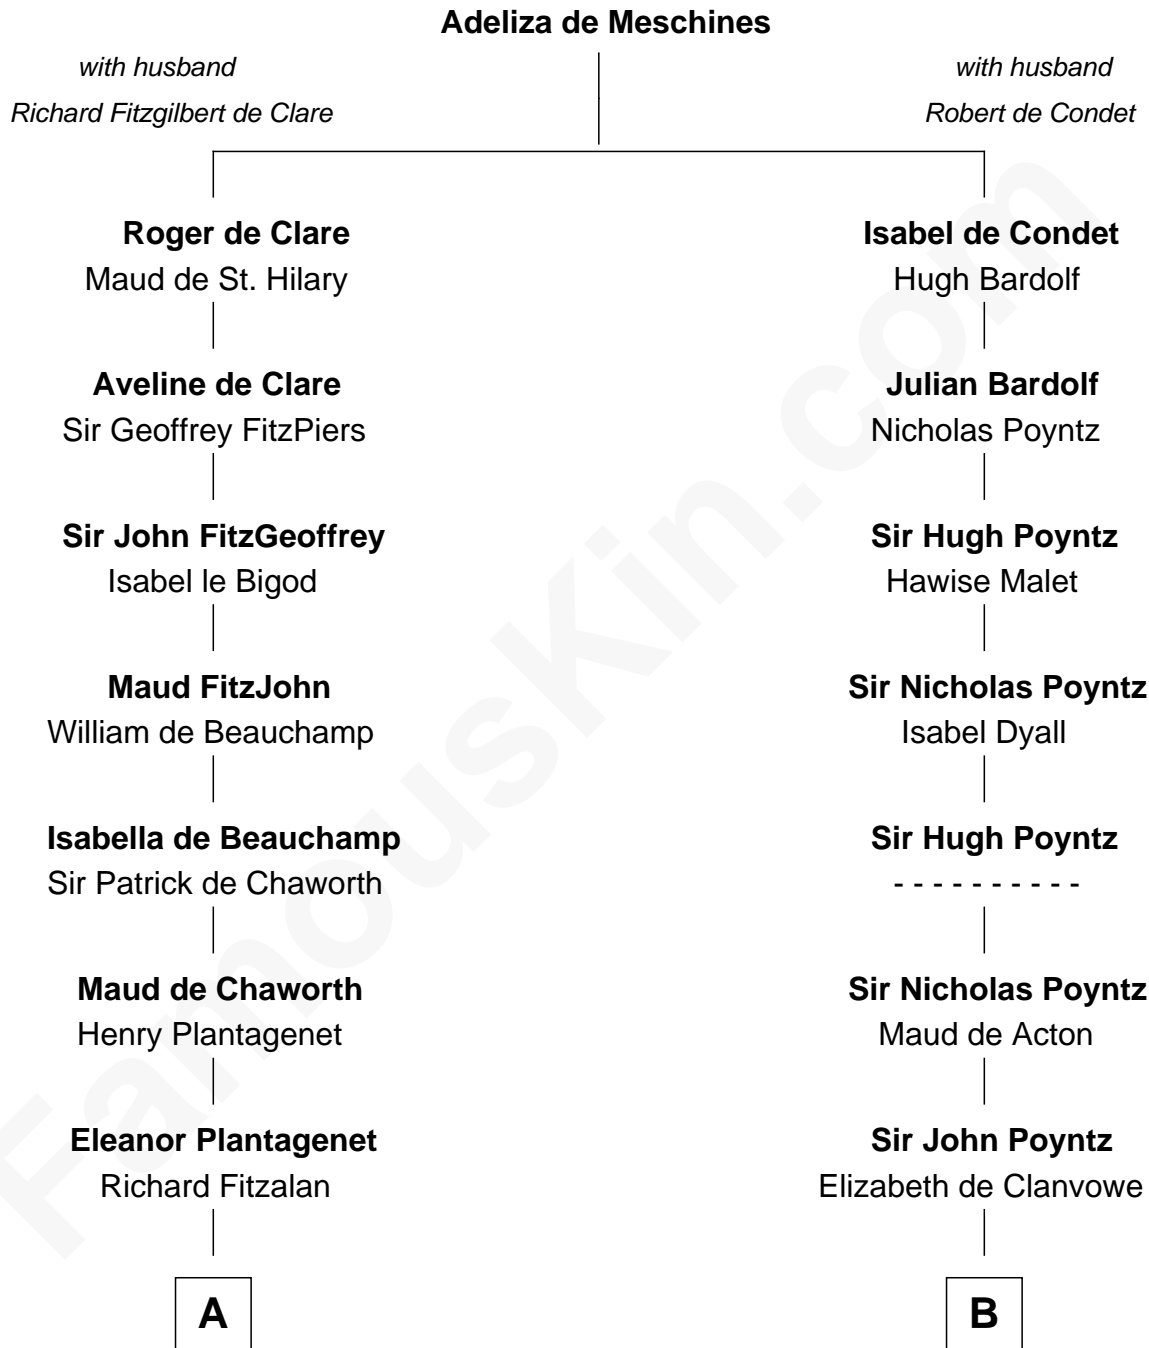

# FamousKin.com Relationship Chart of

**Roger Sherman**

*Signer of the Declaration of Independence*

19th cousin of

**William Ellery**

*Signer of the Declaration of Independence*

**C**

**Benjamin Wellington**

Elizabeth Sweetman

**Mehetable Wellington**

William Sherman

**Roger Sherman**

*Signer of Declaration of Independence*

**D**

**Col. Job Almy**

Ann Lawton

**Elizabeth Almy**

William Ellery

**William Ellery**

*Signer of Declaration of Independence*

FamousKin.com