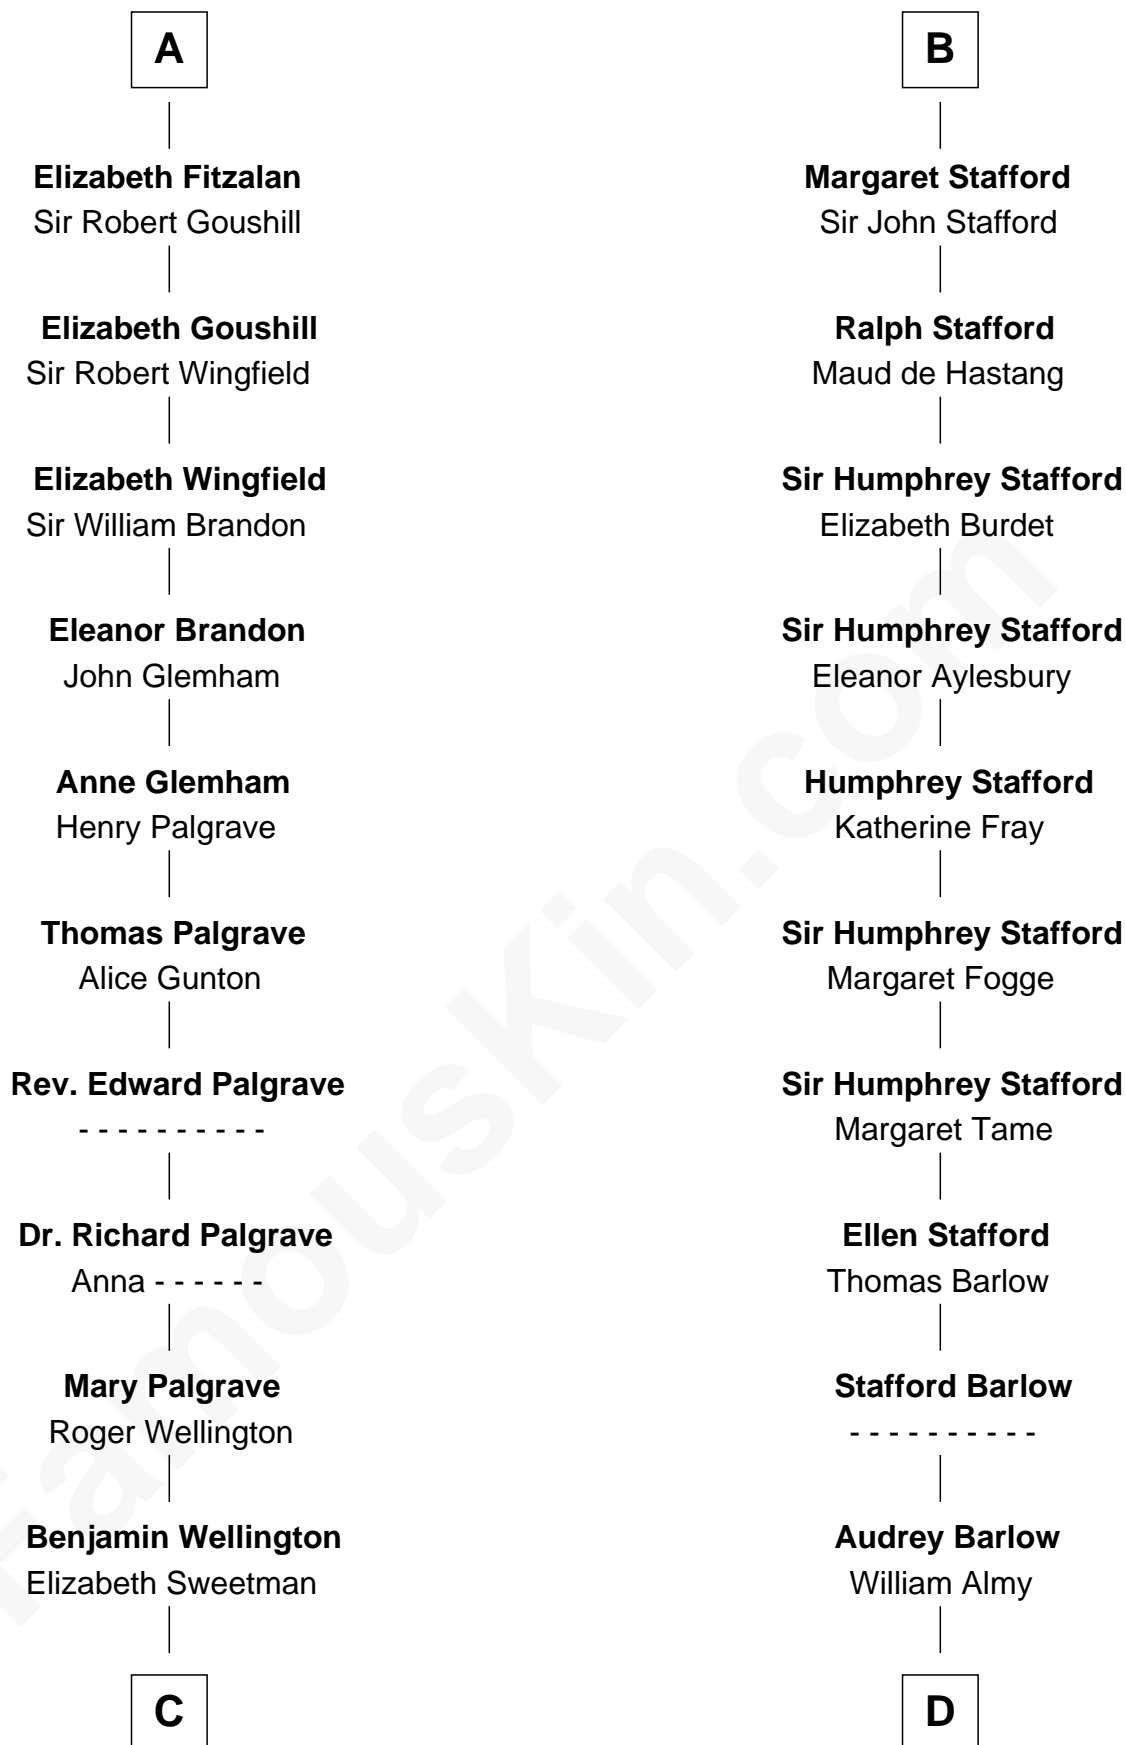

## Relationship Chart of

### Roger Sherman

*Signer of the Declaration of Independence*

18th cousin 2 times removed of

### William Ellery

*Signer of the Declaration of Independence*

**C**

**Mehetable Wellington**

William Sherman

**Roger Sherman**

*Signer of Declaration of Independence*

**D**