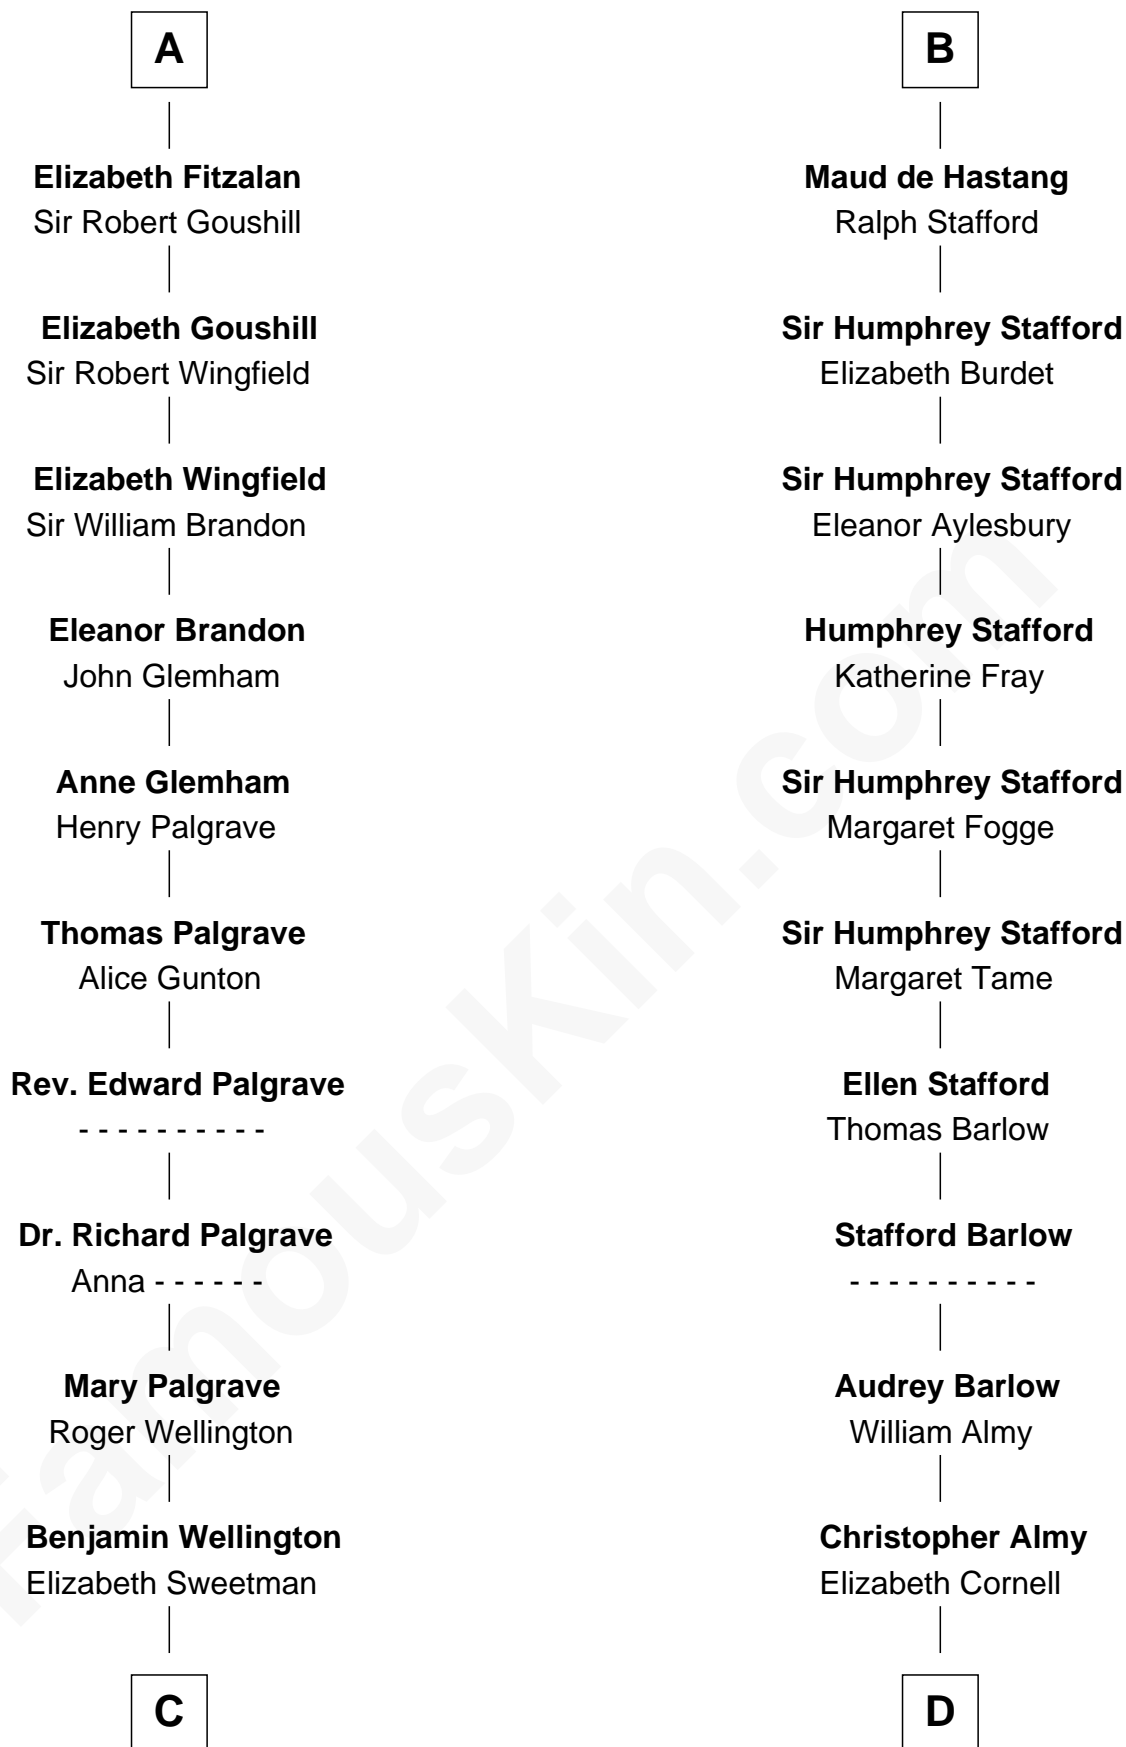

FamousKin.com

Relationship Chart of

Roger Sherman

Signer of the Declaration of Independence

18th cousin 1 time removed of

William Ellery

Signer of the Declaration of Independence

C

Mehetable Wellington

William Sherman

Roger Sherman

Signer of Declaration of Independence

D

Col. Job Almy

Ann Lawton

Elizabeth Almy