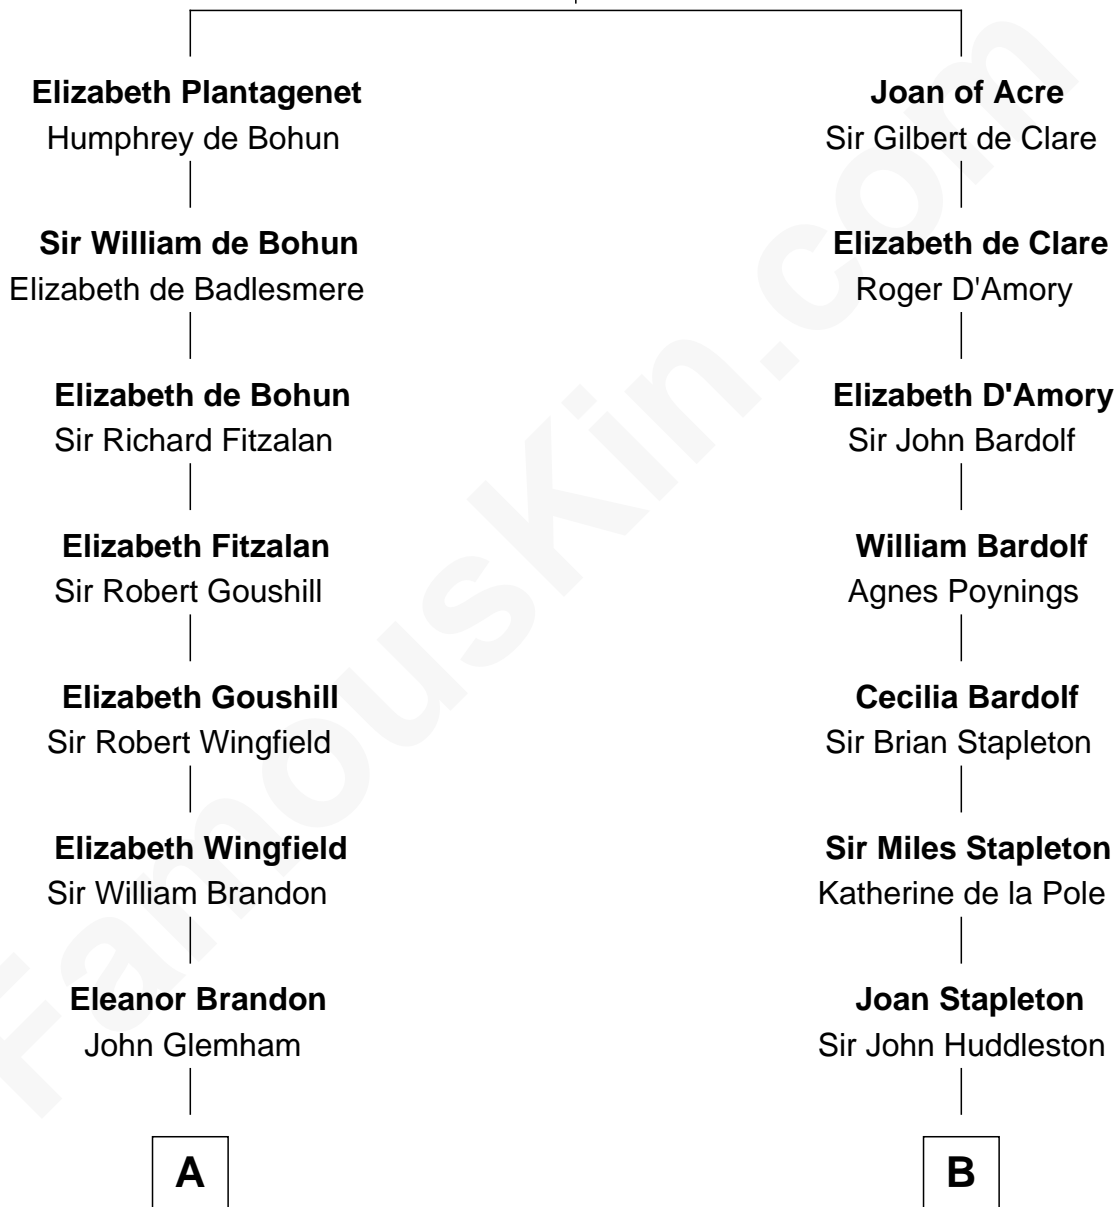

FamousKin.com

Relationship Chart of

Roger Sherman

Signer of the Declaration of Independence

14th cousin 2 times removed of

Fletcher Christian

Leader of the mutiny on the Bounty

King Edward I
Eleanor of Castile

A

Anne Glemham
Henry Palgrave

Thomas Palgrave
Alice Gunton

Rev. Edward Palgrave

Dr. Richard Palgrave
Anna -----

Mary Palgrave
Roger Wellington

Benjamin Wellington
Elizabeth Sweetman

Mehetable Wellington
William Sherman