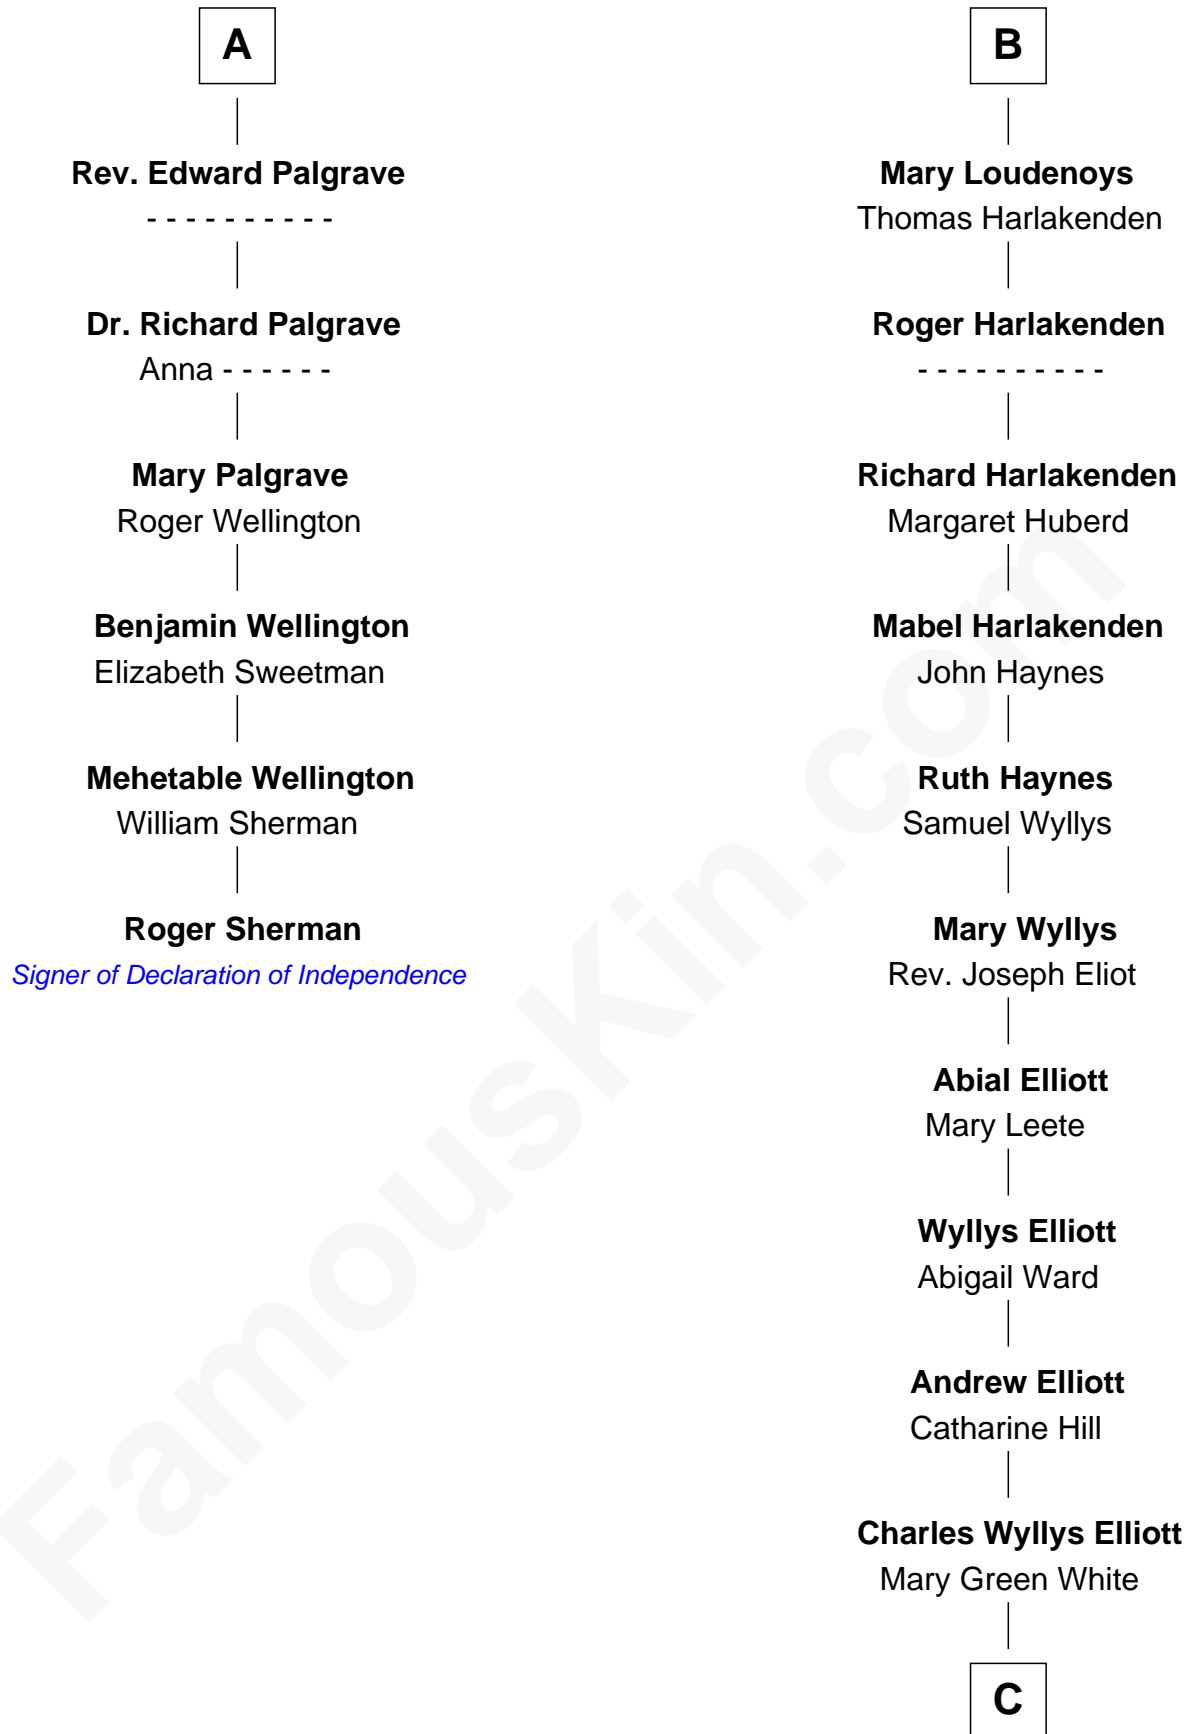

## Relationship Chart of

### Roger Sherman

*Signer of the Declaration of Independence*

12th cousin 8 times removed of

**Ali Wentworth**

*TV Actress and Comedienne*

**Sir William de Bohun**  
Elizabeth de Badlesmere

**C**

Howard Elliott

Janet January

Janet January Elliott

Richard Bryant Hobart

Mable Bryant Hobart

Eric Bartlett Wentworth

**Ali Wentworth**

*TV Actress and Comedienne*