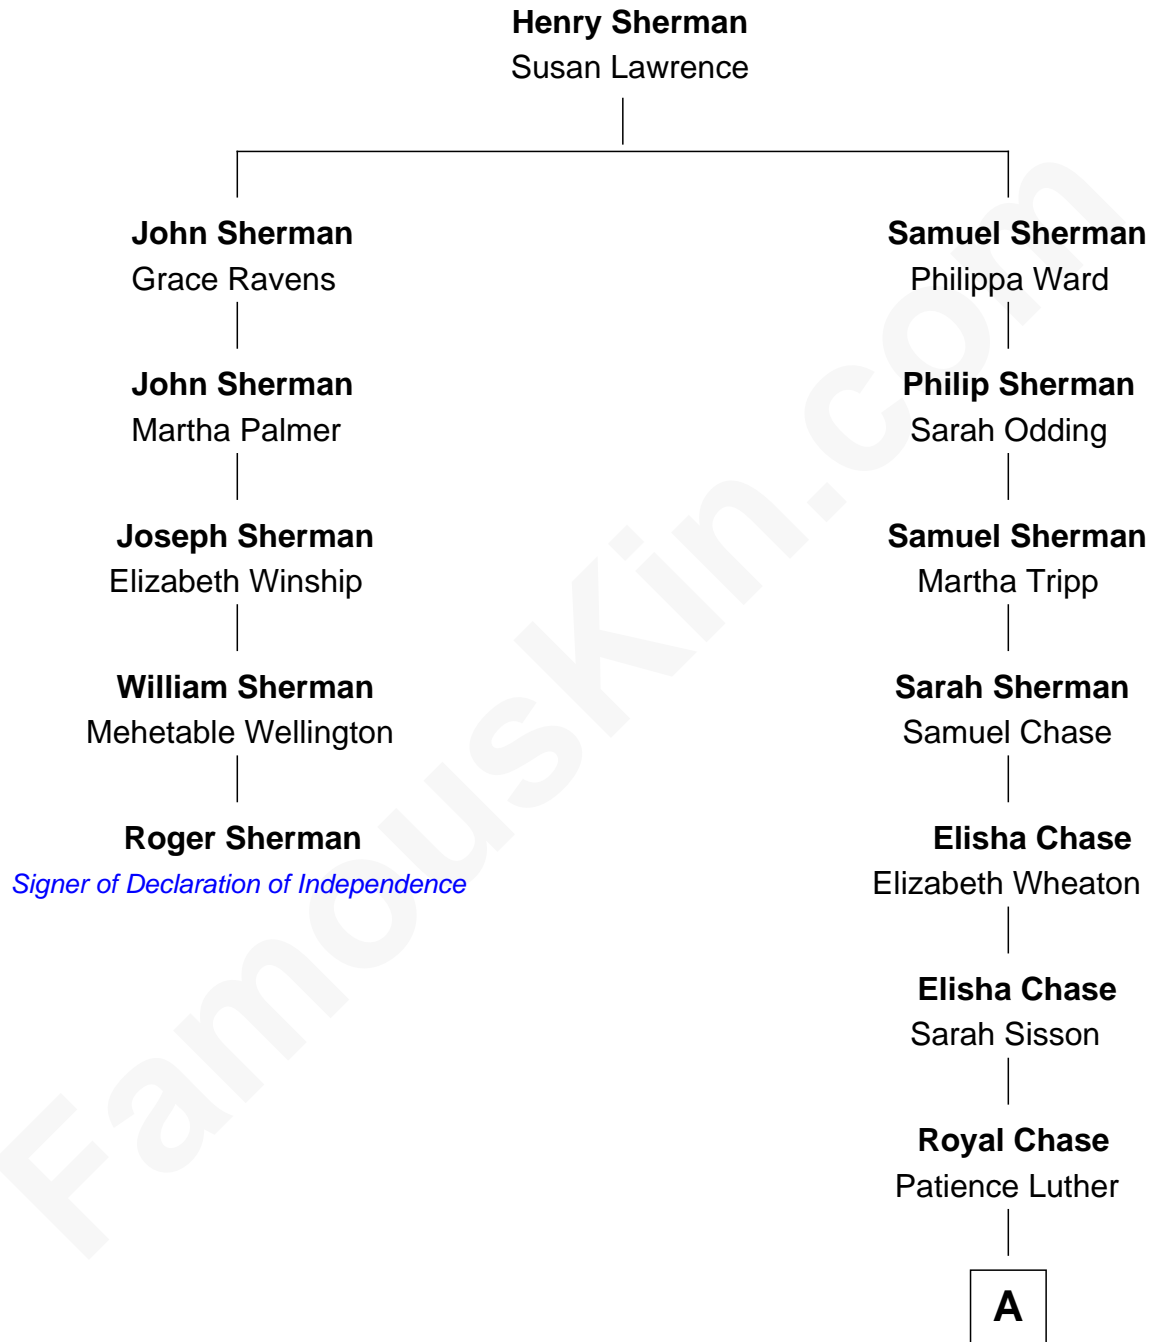

FamousKin.com

Relationship Chart of

Roger Sherman

Signer of the Declaration of Independence

4th cousin 7 times removed of

John Howard Pyle

9th Governor of Arizona

A

Elisha Chase
Thurza Howard

Theresa Chase
John King Seale

Margaret Seale
Rev. Abijah B. Anderson

Mary Sue Anderson
Rev. Thomas Miller Pyle

John Howard Pyle
9th Governor of Arizona