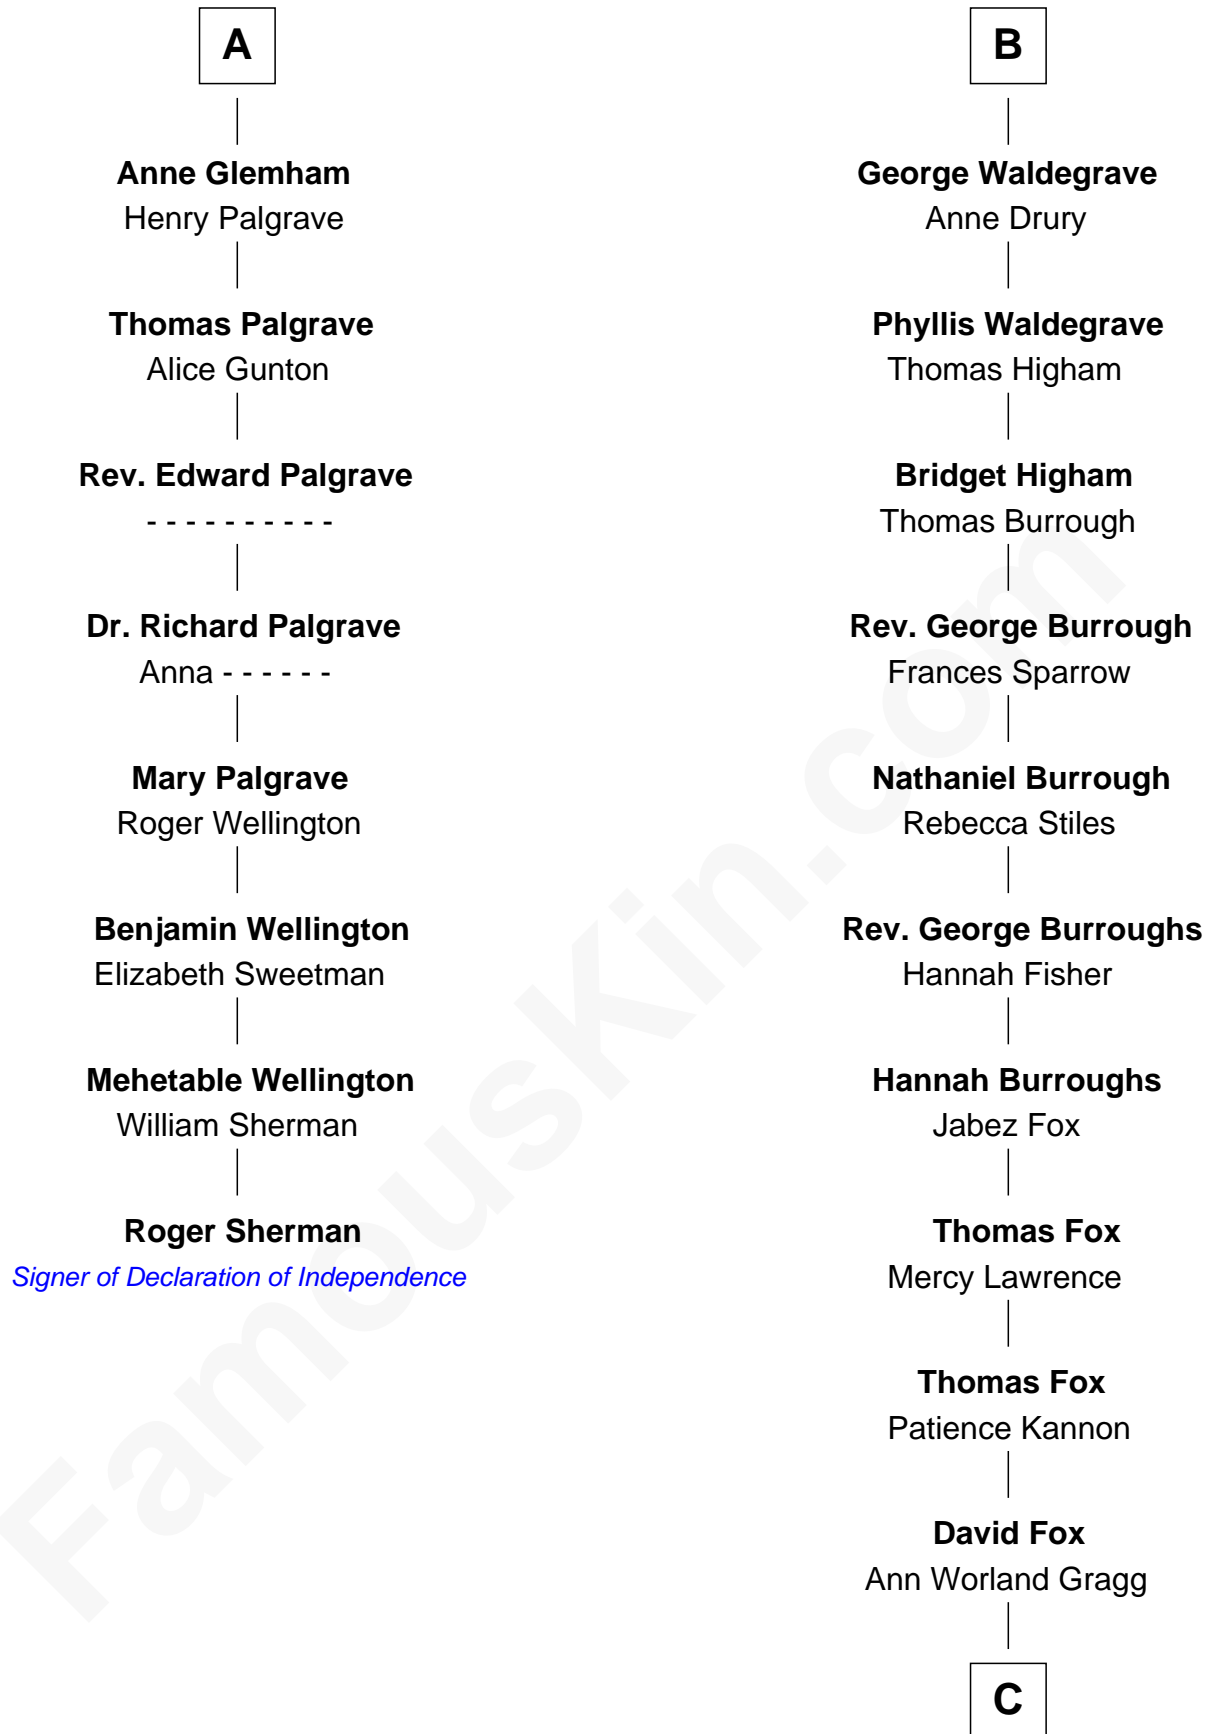

FamousKin.com

Relationship Chart of

Roger Sherman

Signer of the Declaration of Independence

14th cousin 7 times removed of

Bob Moore

Co-Founder, Bob's Red Mill

C

—
Morris Fox

Sarah A. Smith

—
Violette Fox

Daniel Francis Learnard

—
Clinton Morris Learnard

Gertrude Maud Yost

—
Doris Dell Learnard

Kenneth Earl Moore

—
Bob Moore

Co-Founder, Bob's Red Mill