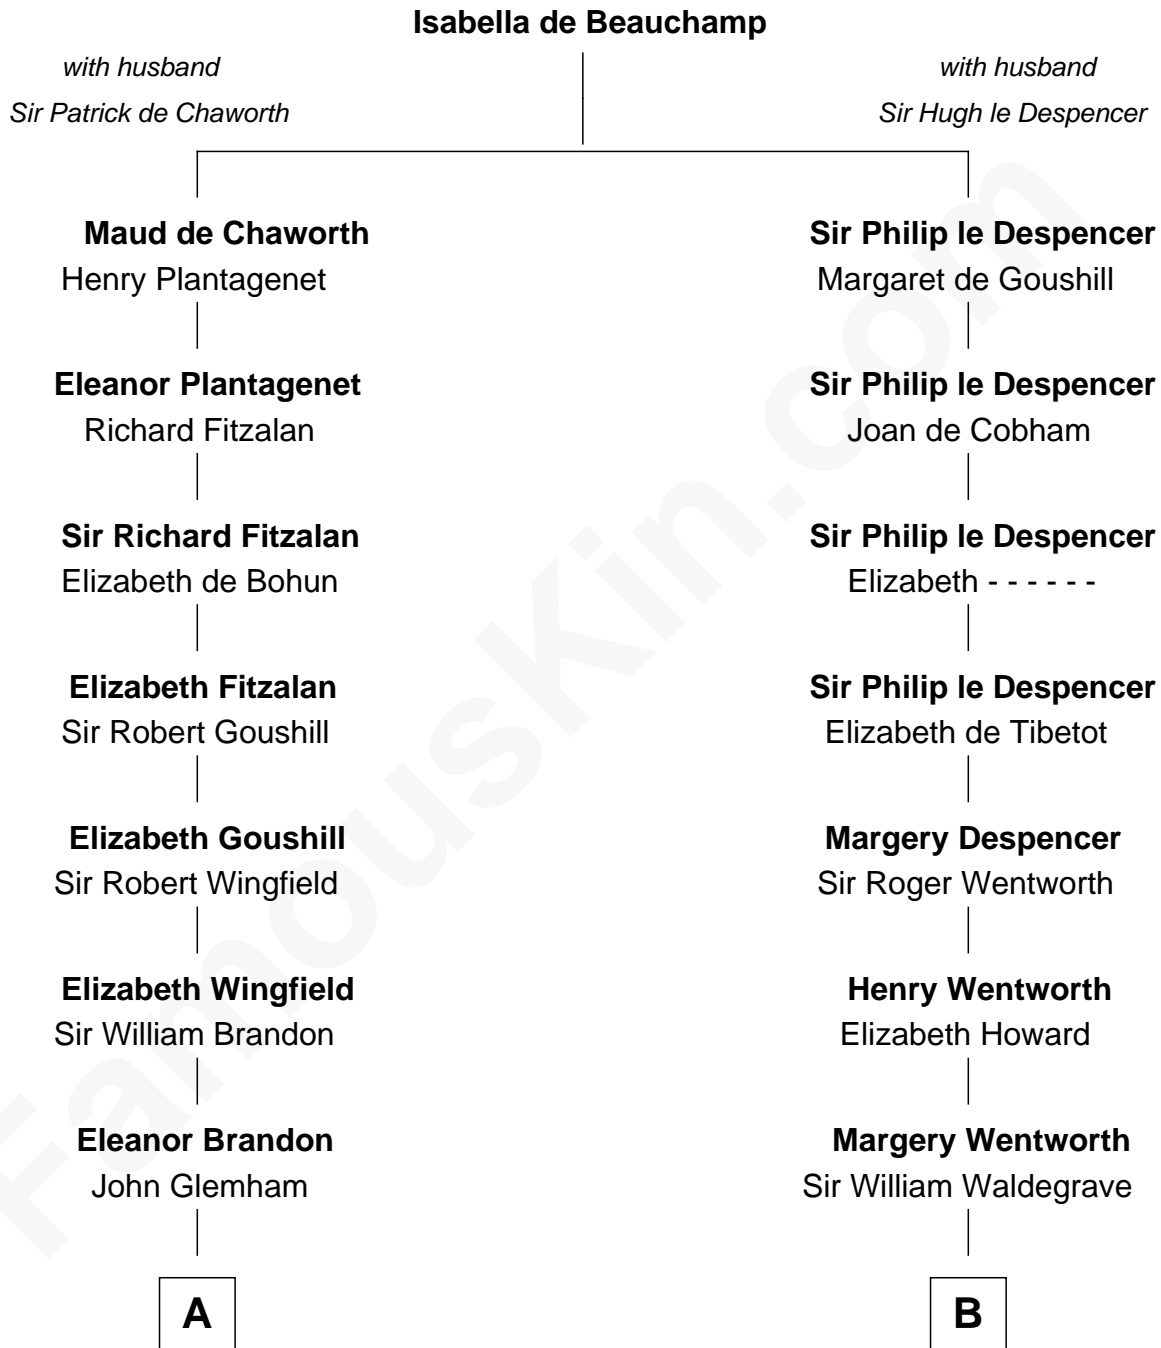

FamousKin.com

Relationship Chart of

Roger Sherman

Signer of the Declaration of Independence

14th cousin 7 times removed of

Bob Moore

Co-Founder, Bob's Red Mill

C

—
Morris Fox

Sarah A. Smith

—
Violette Fox

Daniel Francis Learnard

—
Clinton Morris Learnard

Gertrude Maud Yost

—
Doris Dell Learnard

Kenneth Earl Moore

—
Bob Moore

Co-Founder, Bob's Red Mill