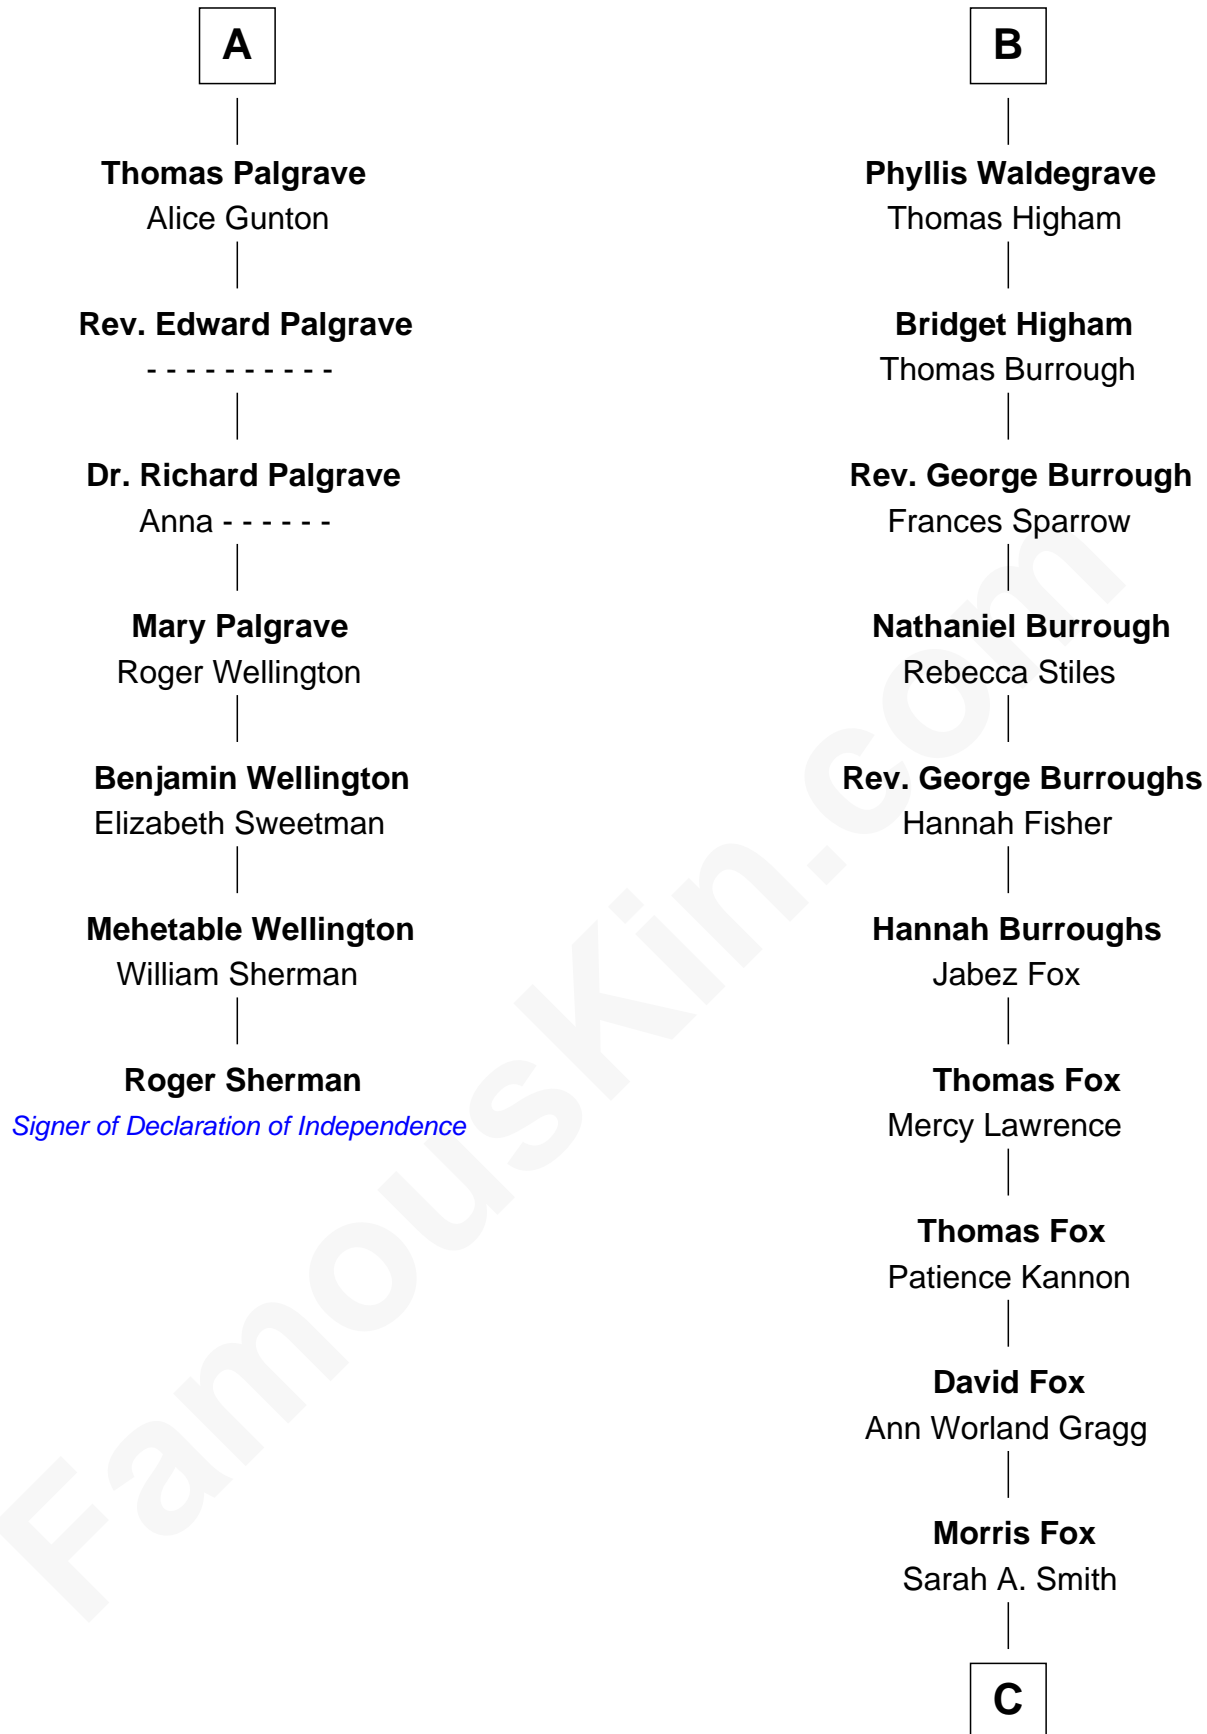

FamousKin.com

Relationship Chart of

Roger Sherman

Signer of the Declaration of Independence

13th cousin 7 times removed of

Bob Moore

Co-Founder, Bob's Red Mill

Bartholomew de Badlesmere

Margaret de Badlesmere

Sir John de Tibetot

Sir Robert de Tibetot

Margaret Deincourt

Elizabeth de Tibetot

Sir Philip le Despencer

Margery Despencer

Sir Roger Wentworth

Henry Wentworth

Elizabeth Howard

Margery Wentworth

Sir William Waldegrave

George Waldegrave

Anne Drury

B

C

—
Violette Fox

Daniel Francis Learnard

—
Clinton Morris Learnard

Gertrude Maud Yost

—
Doris Dell Learnard

Kenneth Earl Moore

—
Bob Moore

Co-Founder, Bob's Red Mill