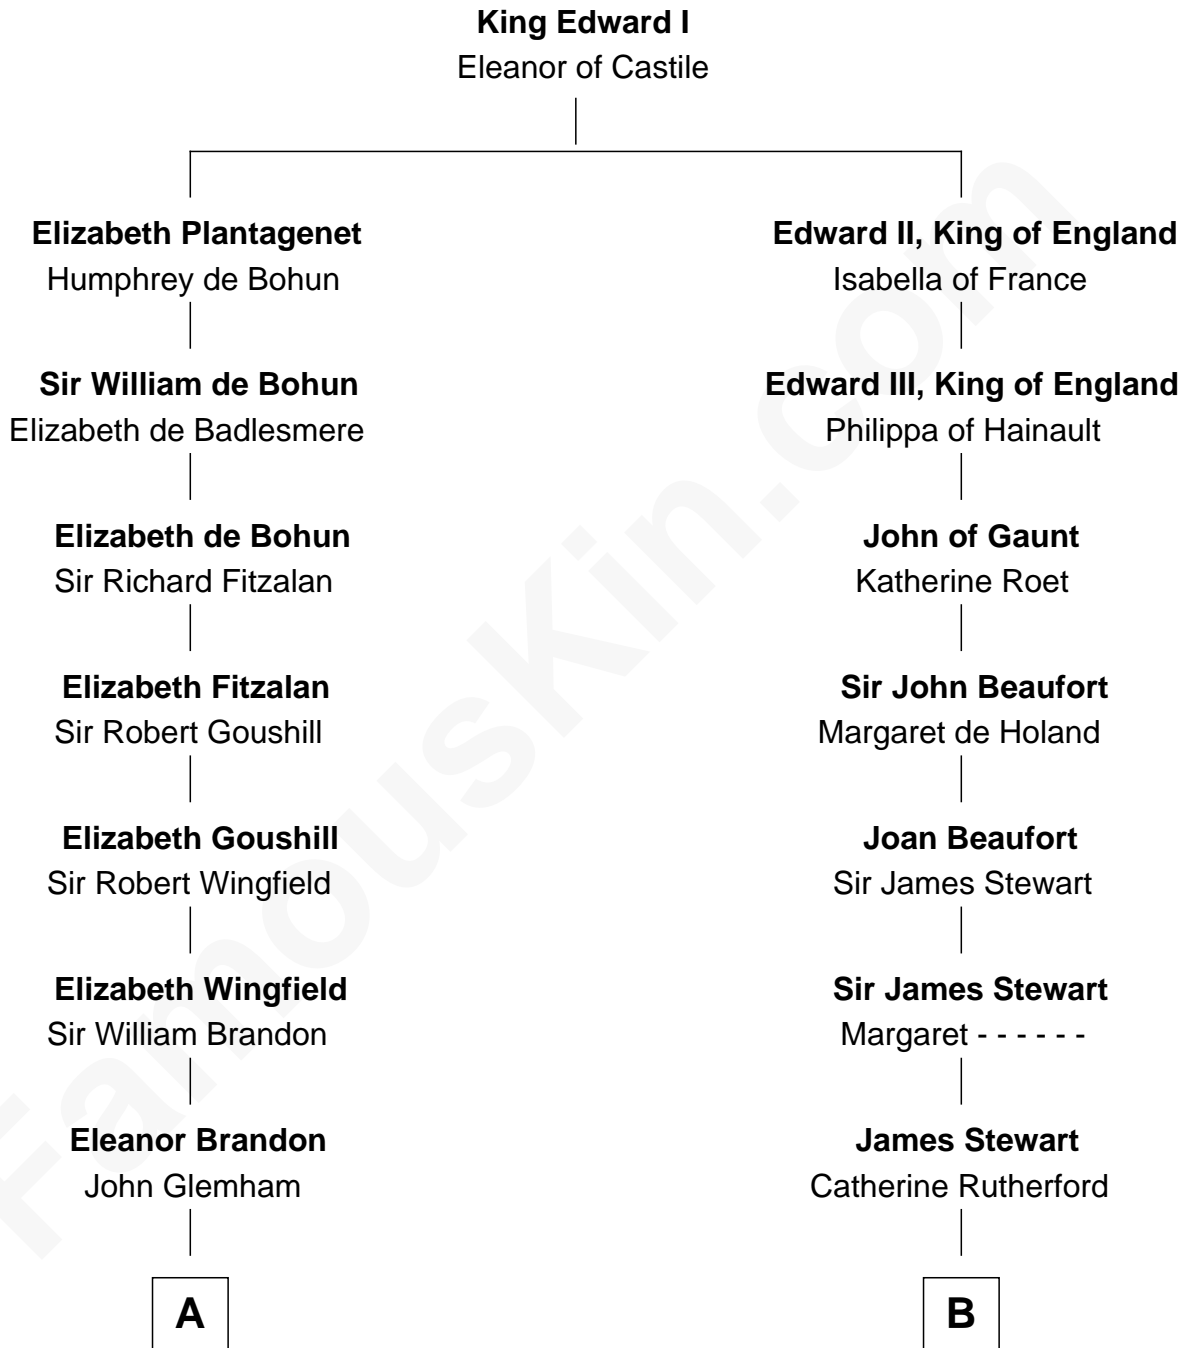

FamousKin.com

Relationship Chart of

Roger Sherman

Signer of the Declaration of Independence

14th cousin 5 times removed of

Johnny Mercer

Songwriter and Co-Founder of Capitol Records

C

George Anderson Mercer

Nanny Maury Herndon

George Anderson Mercer

Lillian Elizabeth Ciucevich

Johnny Mercer

Co-Founder of Capitol Records

FamousKin.com