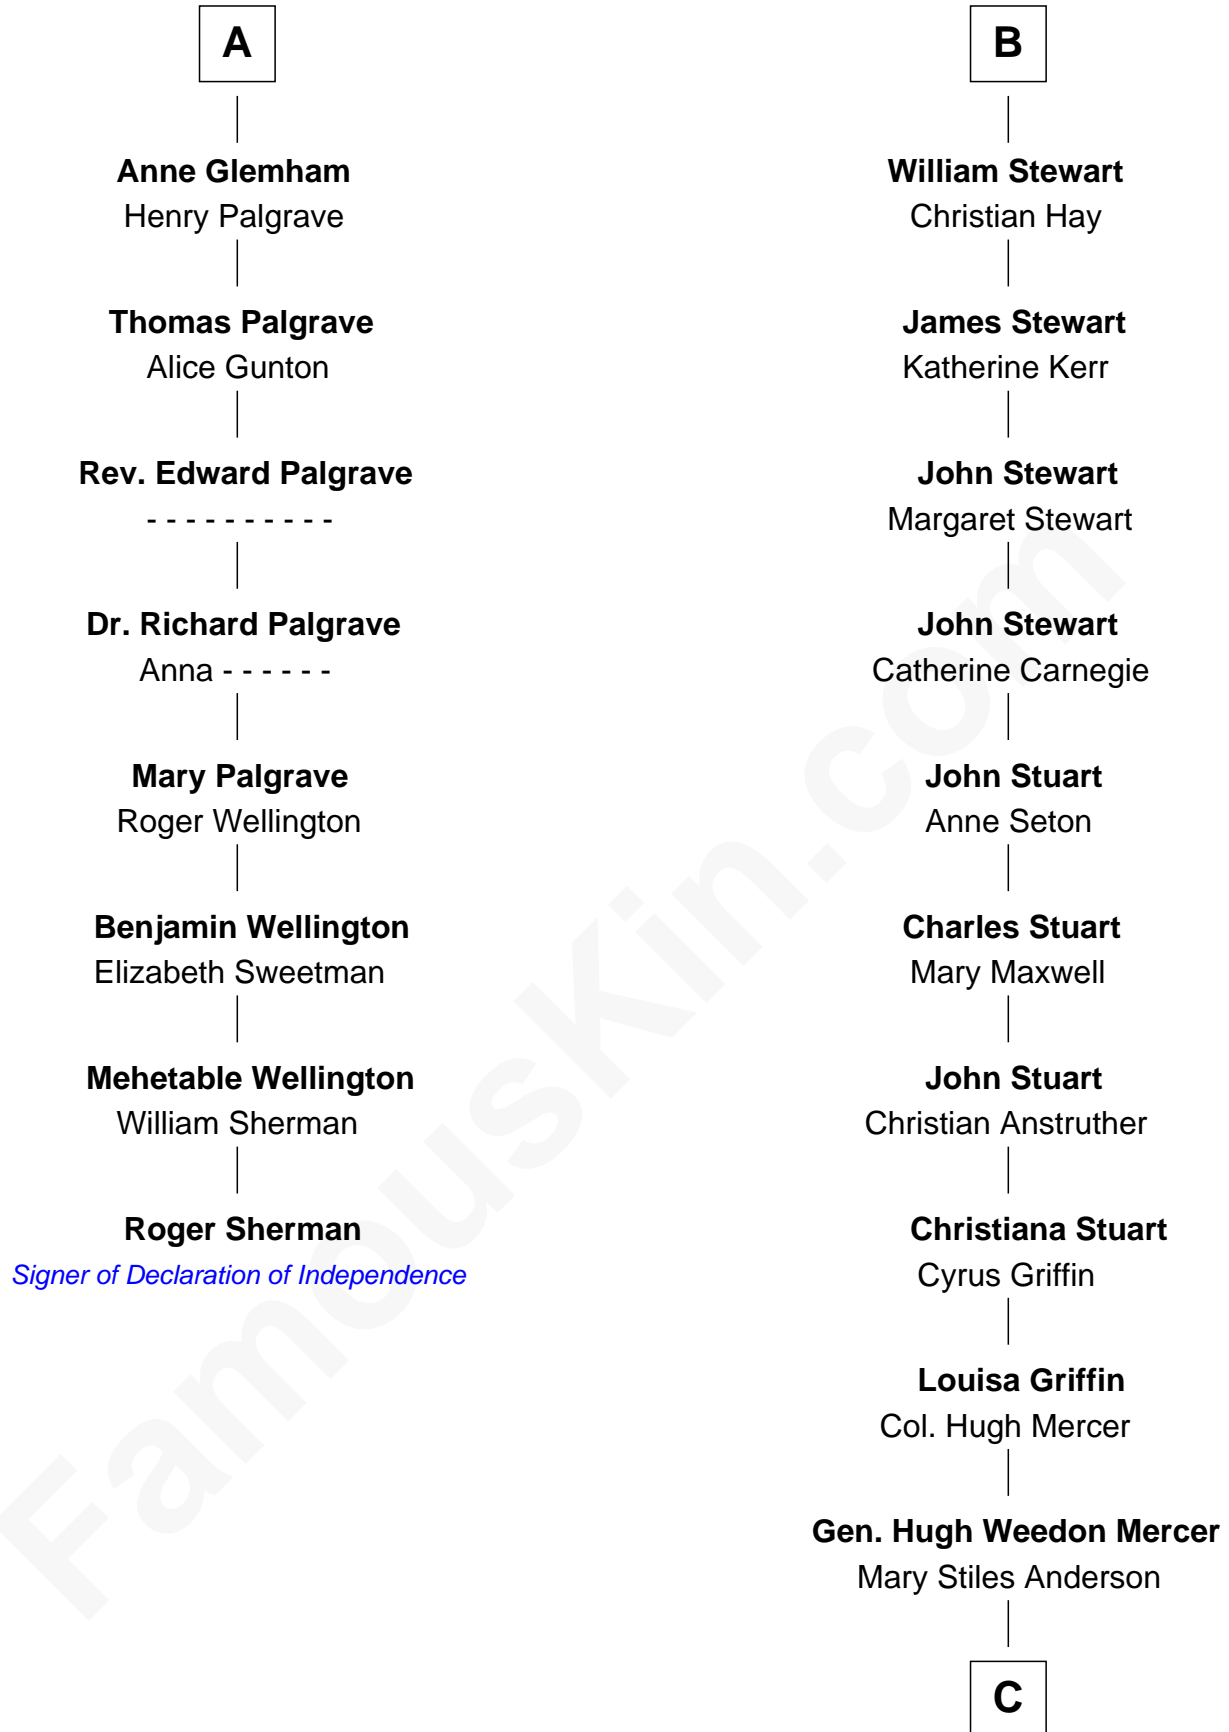

FamousKin.com

Relationship Chart of

Roger Sherman

Signer of the Declaration of Independence

14th cousin 5 times removed of

Johnny Mercer

Songwriter and Co-Founder of Capitol Records

C

George Anderson Mercer

Nanny Maury Herndon

George Anderson Mercer

Lillian Elizabeth Ciucevich

Johnny Mercer

Co-Founder of Capitol Records

FamousKin.com