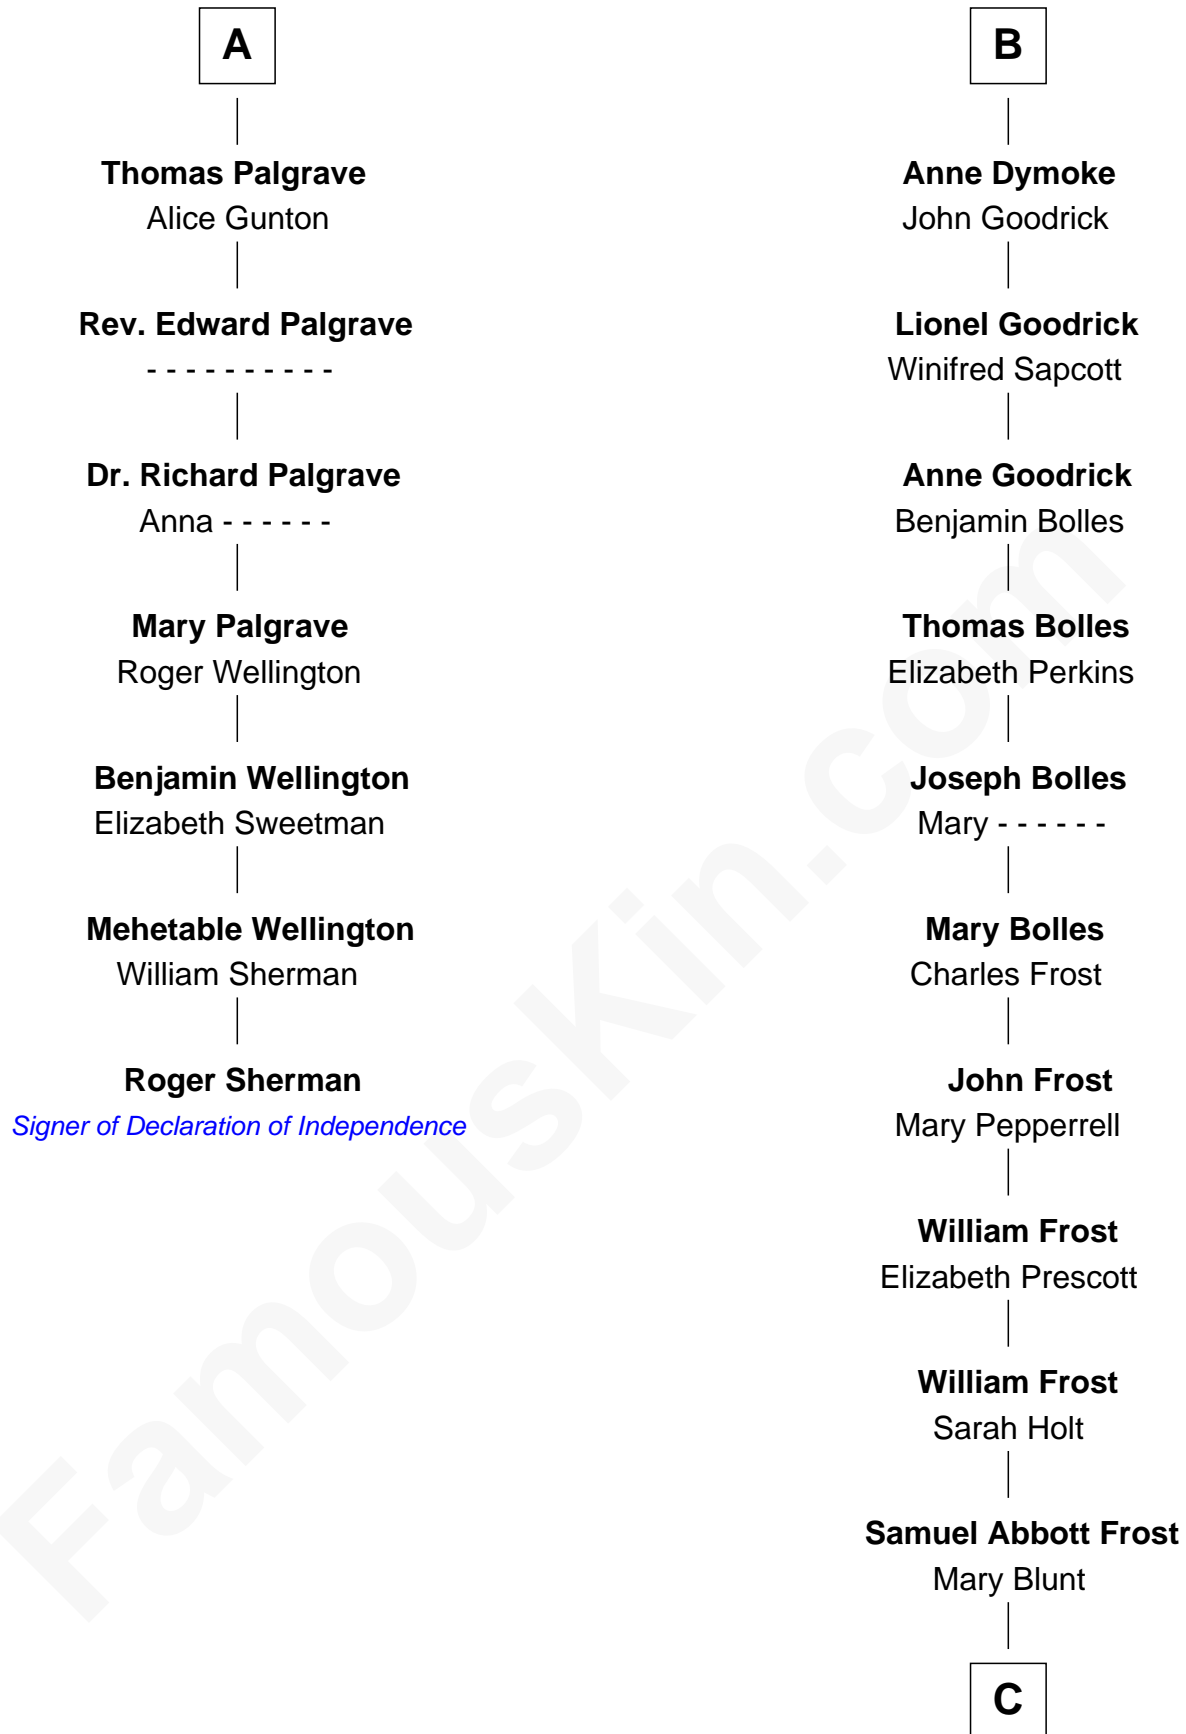

FamousKin.com

Relationship Chart of

Roger Sherman

Signer of the Declaration of Independence

13th cousin 6 times removed of

Robert Frost

Poet and Playwright

Bartholomew de Badlesmere

Margaret de Clare

Elizabeth de Badlesmere

Sir William de Bohun

Elizabeth de Bohun

Sir Richard Fitzalan

Elizabeth Fitzalan

Sir Robert Goushill

Elizabeth Goushill

Margery de Badlesmere

Sir William de Ros

Maud de Roos

John de Welles

John de Welles

Eleanor de Mowbray

Eudo de Welles

Maud de Greystoke

Sir Lionel de Welles

Joan de Waterton

Margaret de Welles

Sir Thomas Dymoke

Sir Lionel Dymoke

Joanna Griffith

B

C